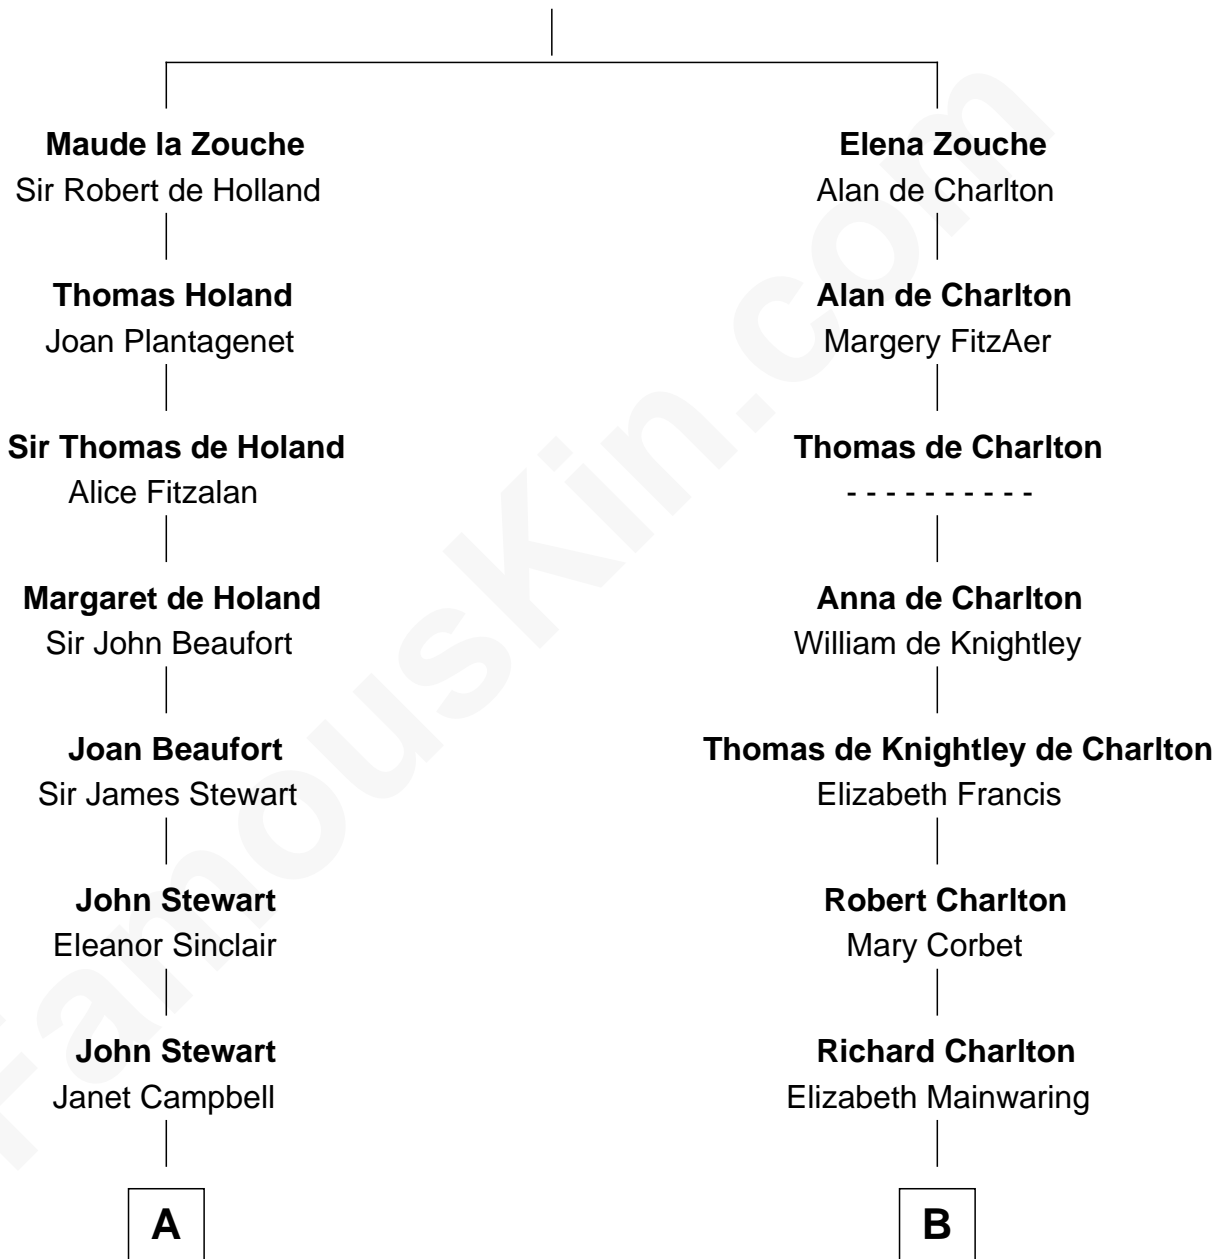

FamousKin.com

Relationship Chart of

Eleanor Roosevelt

First Lady of President Franklin D. Roosevelt

19th cousin of

Norman Rockwell
American Artist

Sir Alan la Zouche
Eleanor de Segrave

C

Martha Bulloch
Theodore Roosevelt

Elliott Roosevelt
Anna Rebecca Hall

Eleanor Roosevelt
First Lady of Franklin Roosevelt

D

John William Rockwell
Phebe Boyce Waring

Jarvis Waring Rockwell
Anne Mary Hill

Norman Rockwell
American Artist