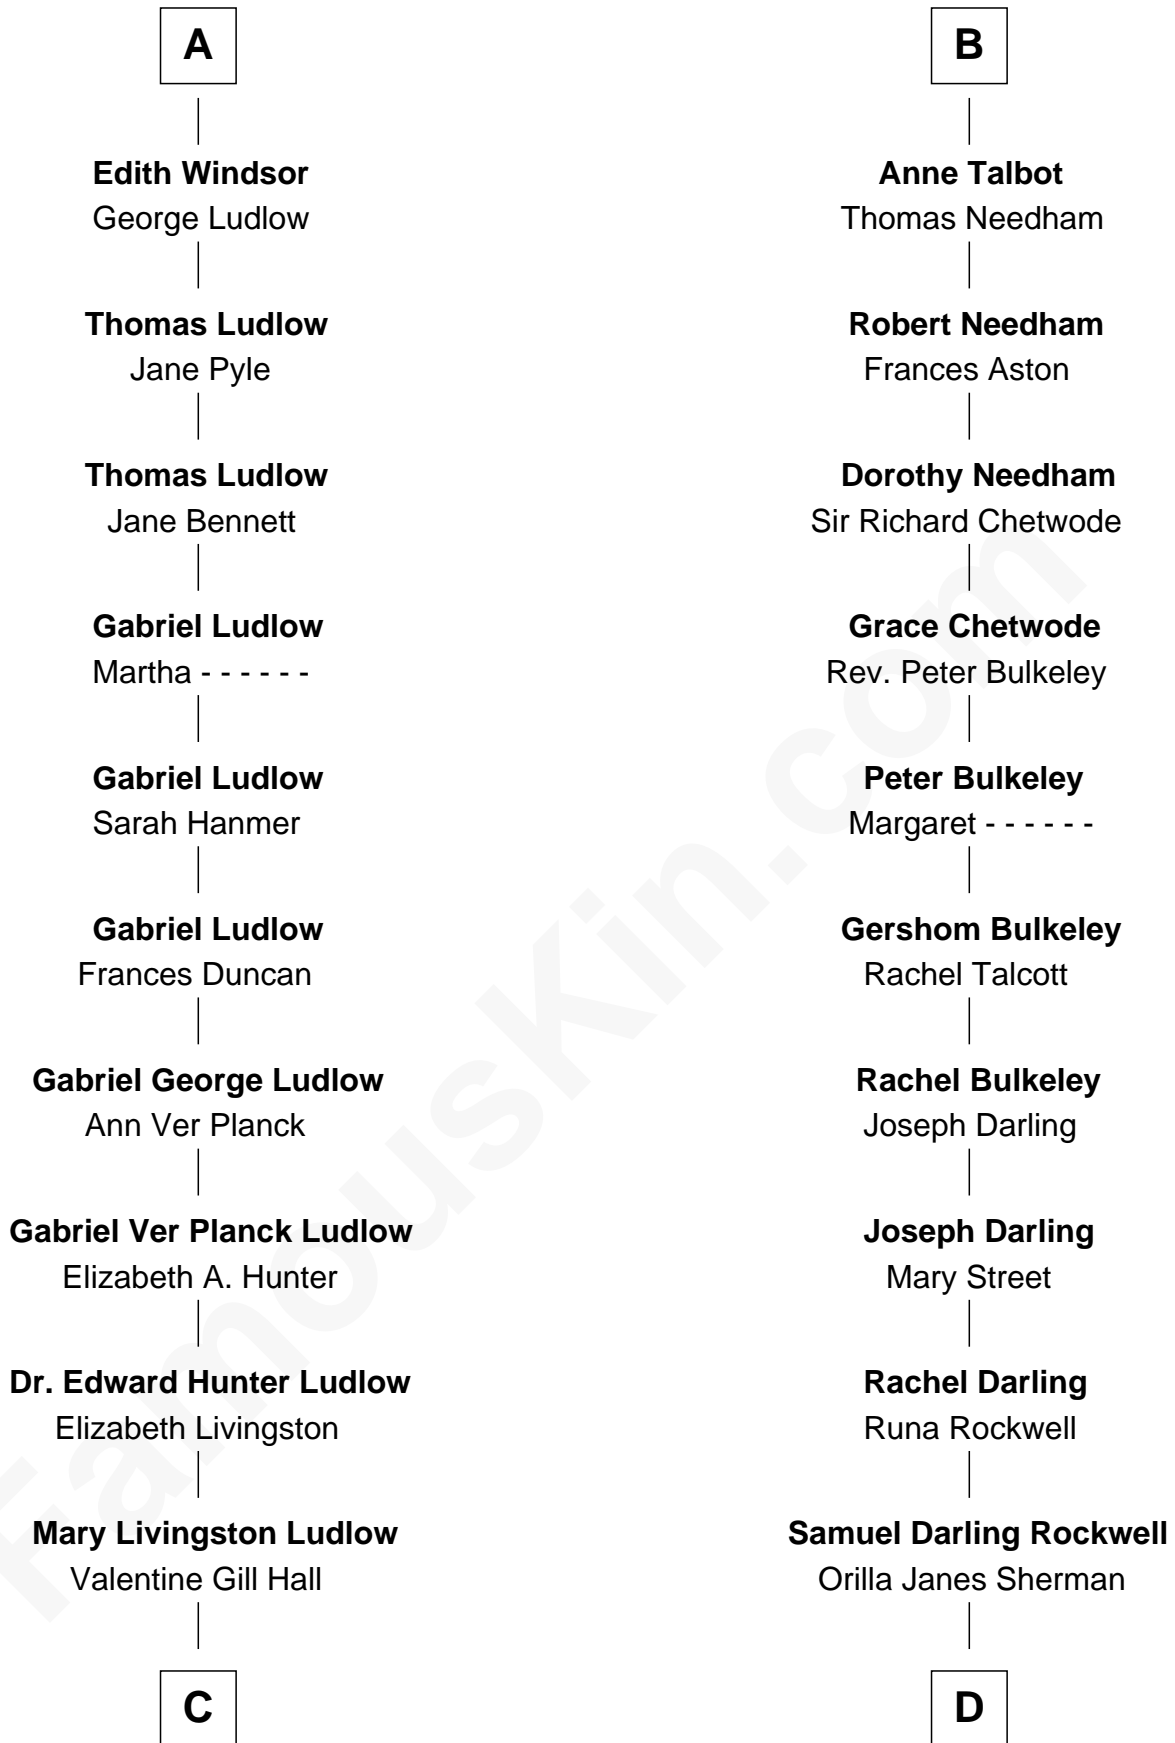

FamousKin.com

Relationship Chart of

Eleanor Roosevelt

First Lady of President Franklin D. Roosevelt

18th cousin 1 time removed of

Norman Rockwell
American Artist

Humphrey de Bohun
Elizabeth Plantagenet

C

Anna Rebecca Hall

Elliott Roosevelt

Eleanor Roosevelt

First Lady of Franklin Roosevelt

D

John William Rockwell

Phebe Boyce Waring

Jarvis Waring Rockwell

Anne Mary Hill

Norman Rockwell

American Artist

FamousKin.com