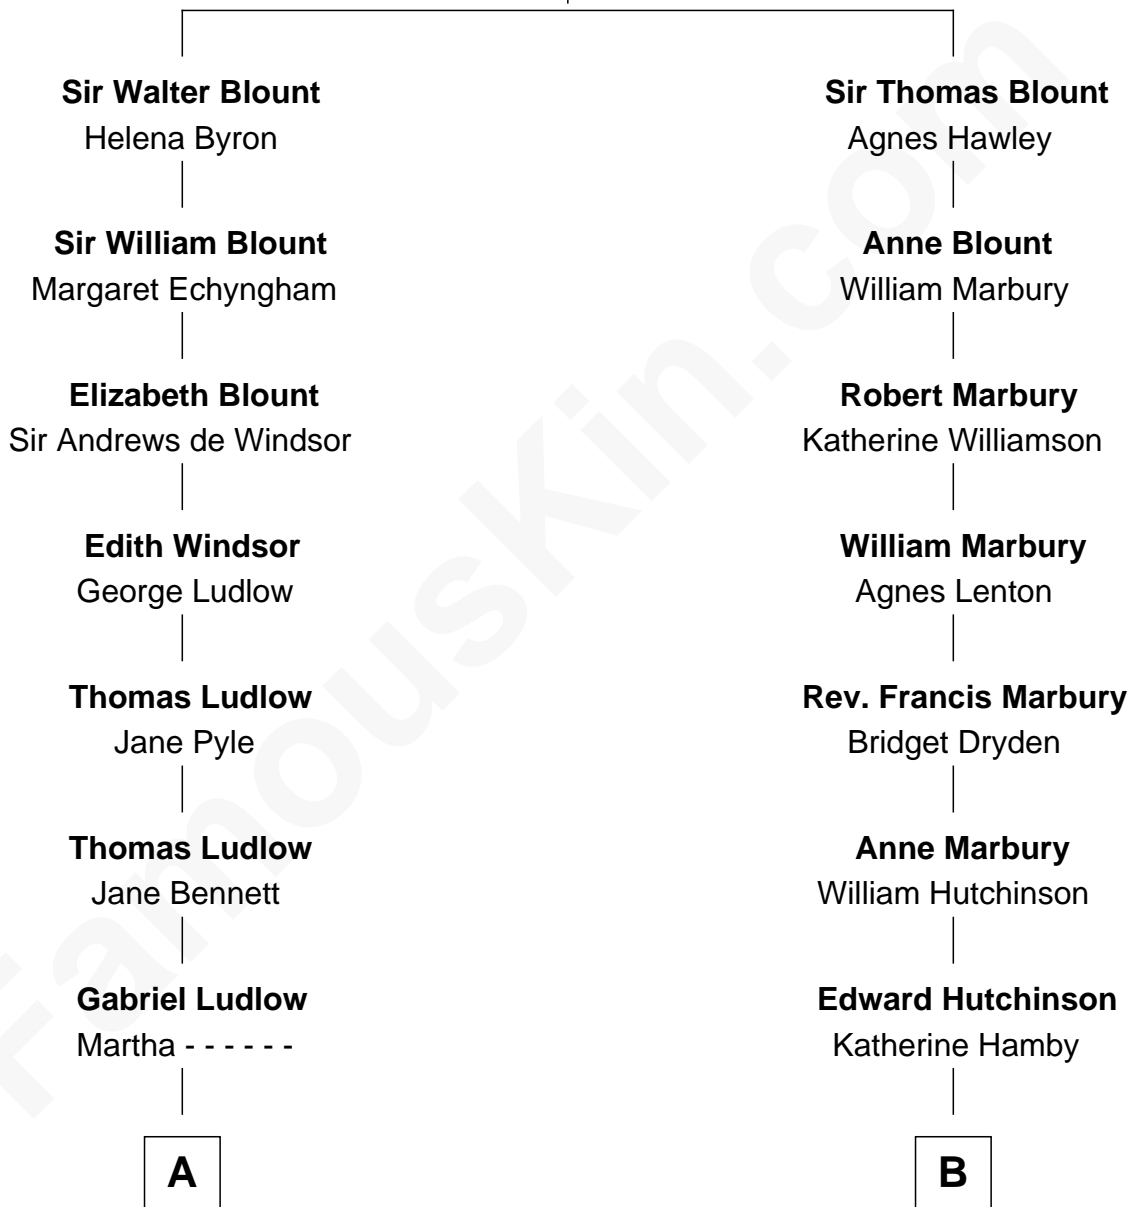

FamousKin.com

Relationship Chart of

Eleanor Roosevelt

First Lady of President Franklin D. Roosevelt

11th cousin 3 times removed of

Nicholas Gilman

Signer of the U.S. Constitution

Sir Thomas Blount

Margaret de Gresley

A

Gabriel Ludlow
Sarah Hanmer

Gabriel Ludlow
Frances Duncan

Gabriel George Ludlow
Ann Ver Planck

Gabriel Ver Planck Ludlow
Elizabeth A. Hunter

Dr. Edward Hunter Ludlow
Elizabeth Livingston

Mary Livingston Ludlow
Valentine Gill Hall

Anna Rebecca Hall
Elliott Roosevelt

Eleanor Roosevelt
First Lady of Franklin Roosevelt

B

Elizabeth Hutchinson
Edward Winslow

Anna Winslow
John Taylor

Rev. John Taylor
Elizabeth Rogers