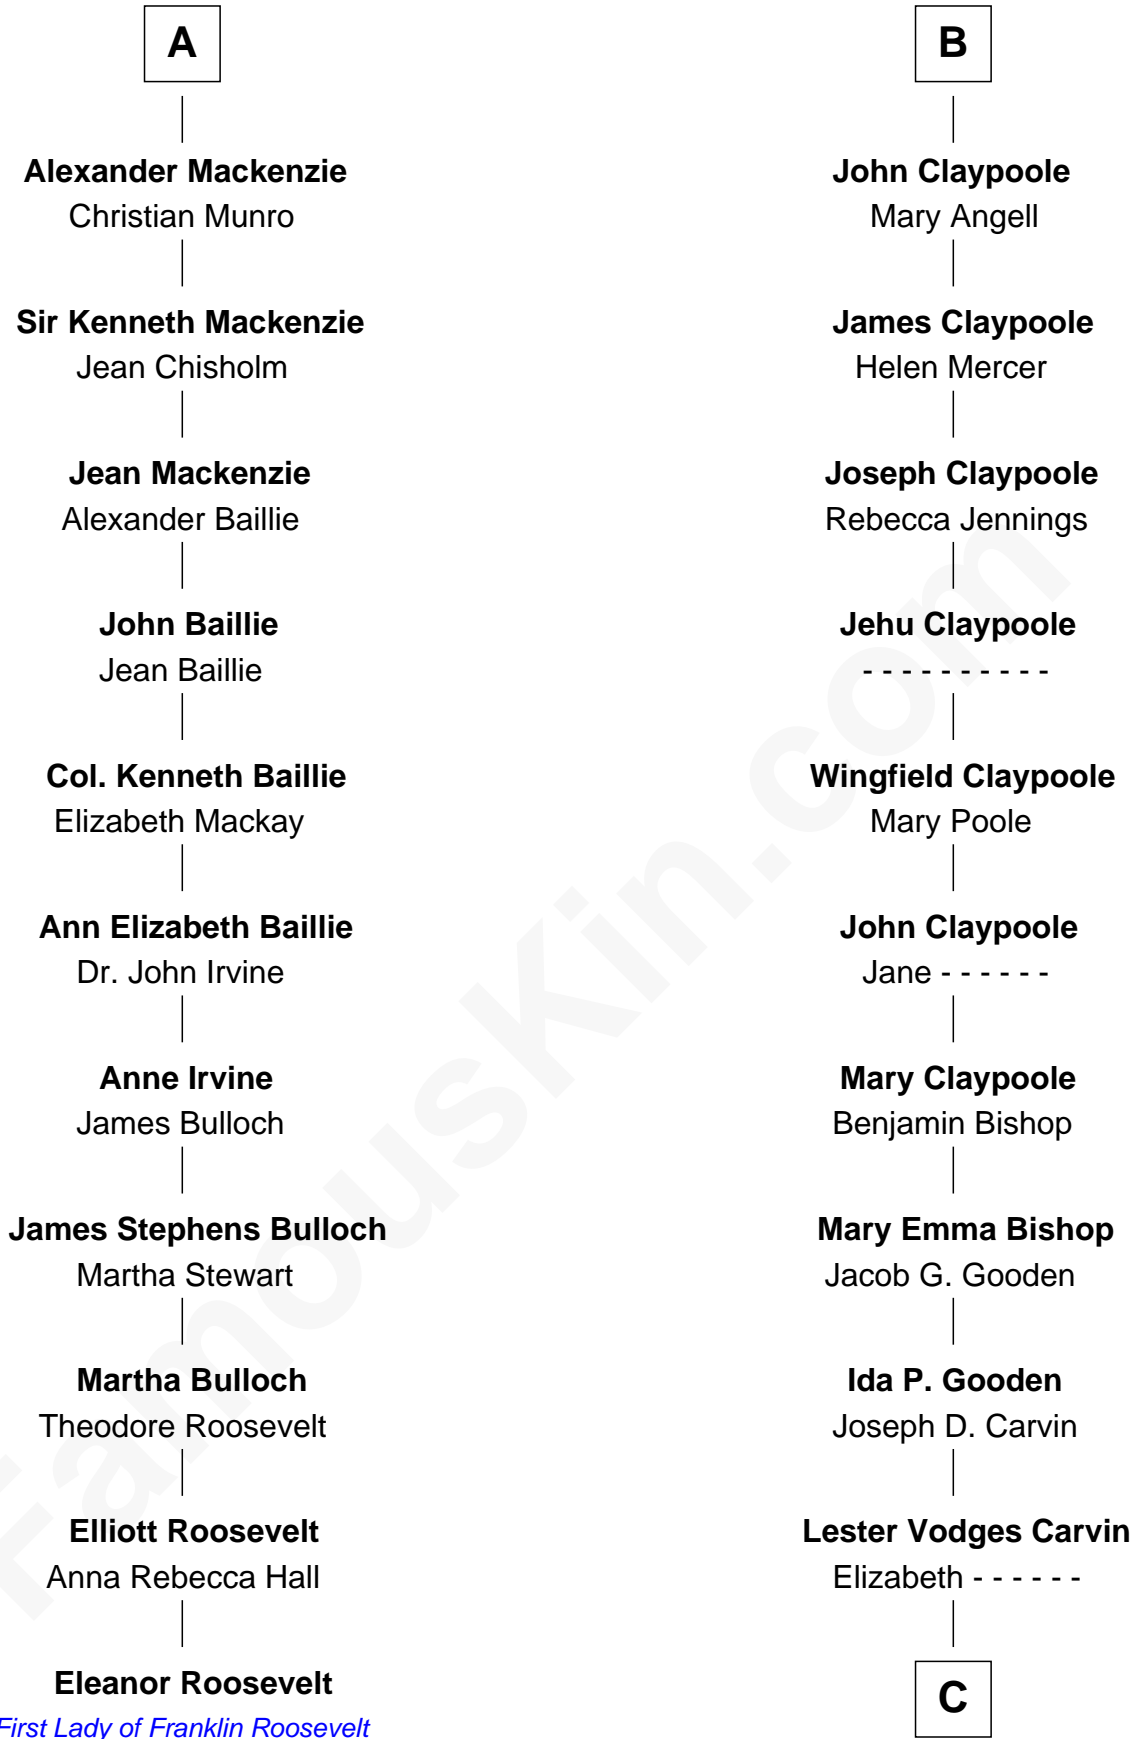

FamousKin.com

Relationship Chart of

Eleanor Roosevelt

First Lady of President Franklin D. Roosevelt

17th cousin 1 time removed of

Valerie Bertinelli
Television Actress

Richard Fitzalan
Eleanor Plantagenet

C

Nancy L. Carvin
Andrew Francis Bertinelli

Valerie Bertinelli
Television Actress

FamousKin.com