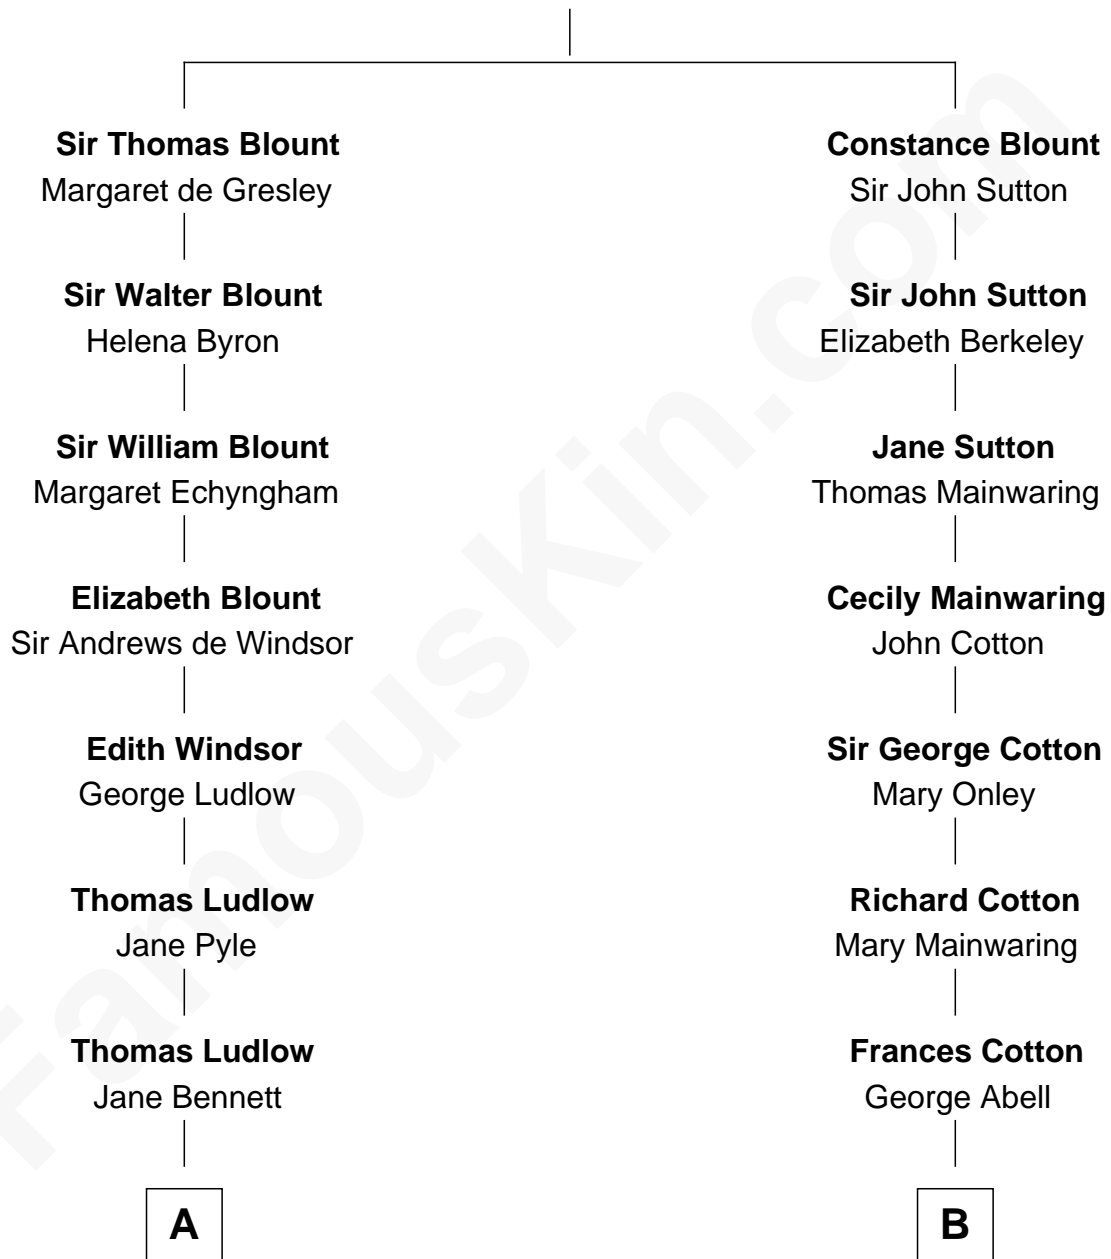

FamousKin.com

Relationship Chart of

Eleanor Roosevelt

First Lady of President Franklin D. Roosevelt

15th cousin 4 times removed of

Richard Gere

Movie Actor

Sir Walter Blount

Sancha de Ayala

C

William Stanton Tiffany
Anna Rebecca Stevens

Doris Anna Tiffany
Homer George Gere

Richard Gere
Movie Actor

FamousKin.com