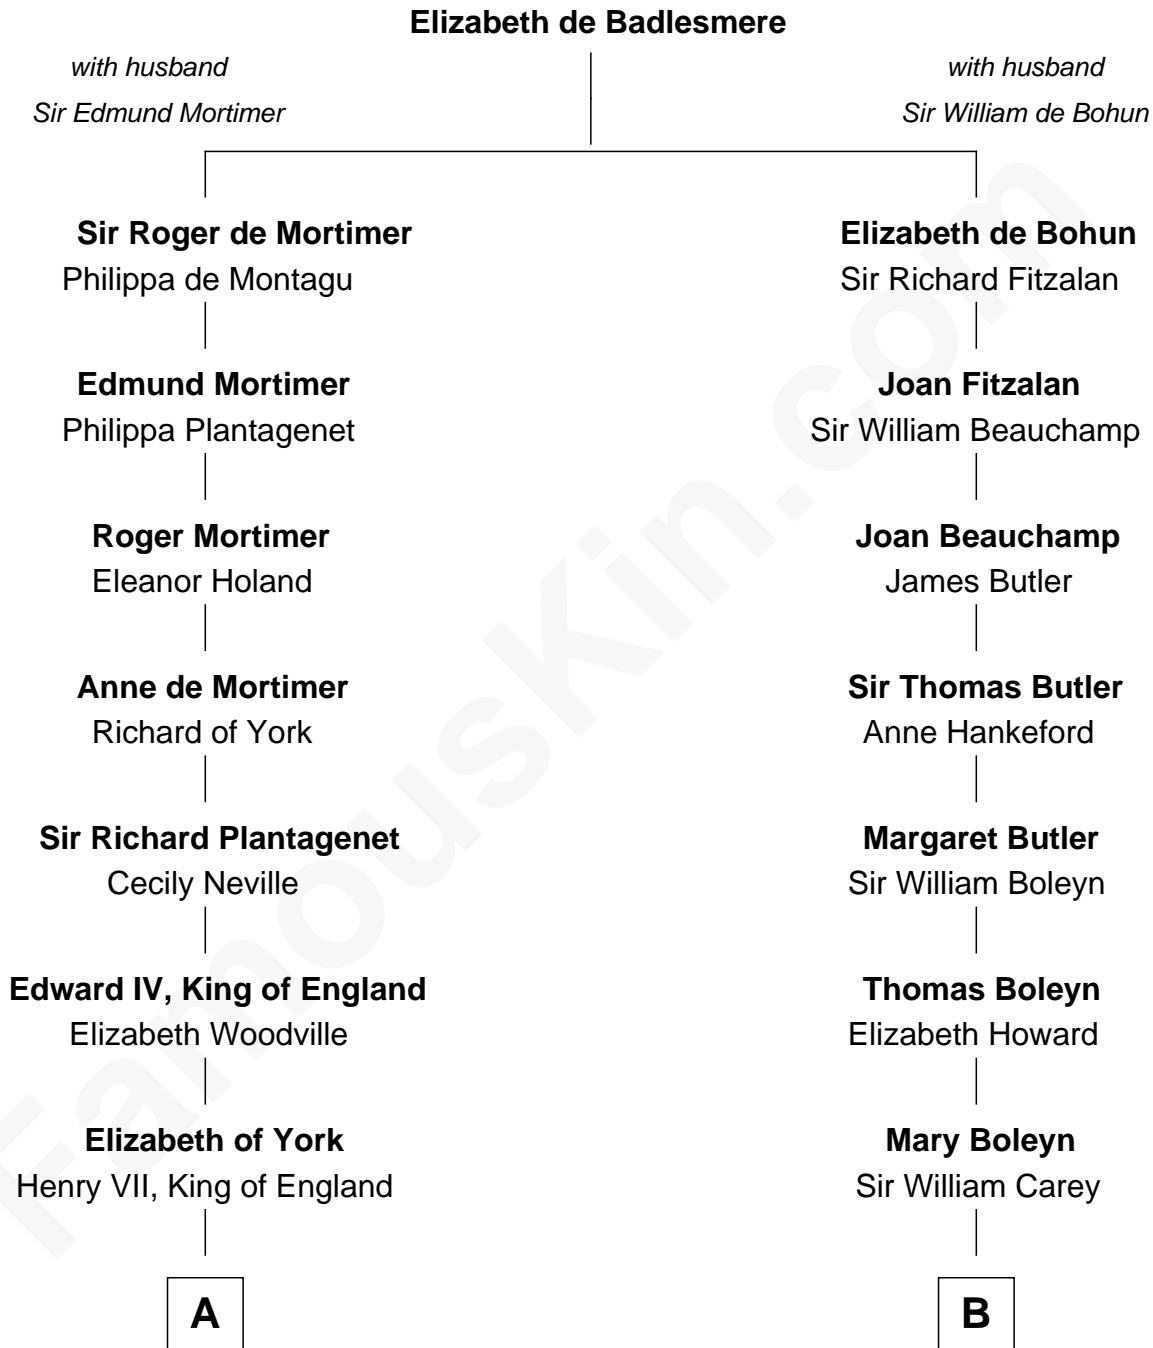

FamousKin.com

Relationship Chart of

Eleanor Roosevelt

First Lady of President Franklin D. Roosevelt

19th cousin 2 times removed of

Liz Claiborne

Fashion Designer and Founder of Liz Claiborne Inc.

C

Gabriel Ver Planck Ludlow

Elizabeth A. Hunter

Dr. Edward Hunter Ludlow

Elizabeth Livingston

Mary Livingston Ludlow

Valentine Gill Hall

Anna Rebecca Hall

Elliott Roosevelt

Eleanor Roosevelt

First Lady of Franklin Roosevelt

D

Fernand Claiborne

Marie Louise Villeré

Omer Villere Claiborne

Carolyn Louise Fenner

Liz Claiborne