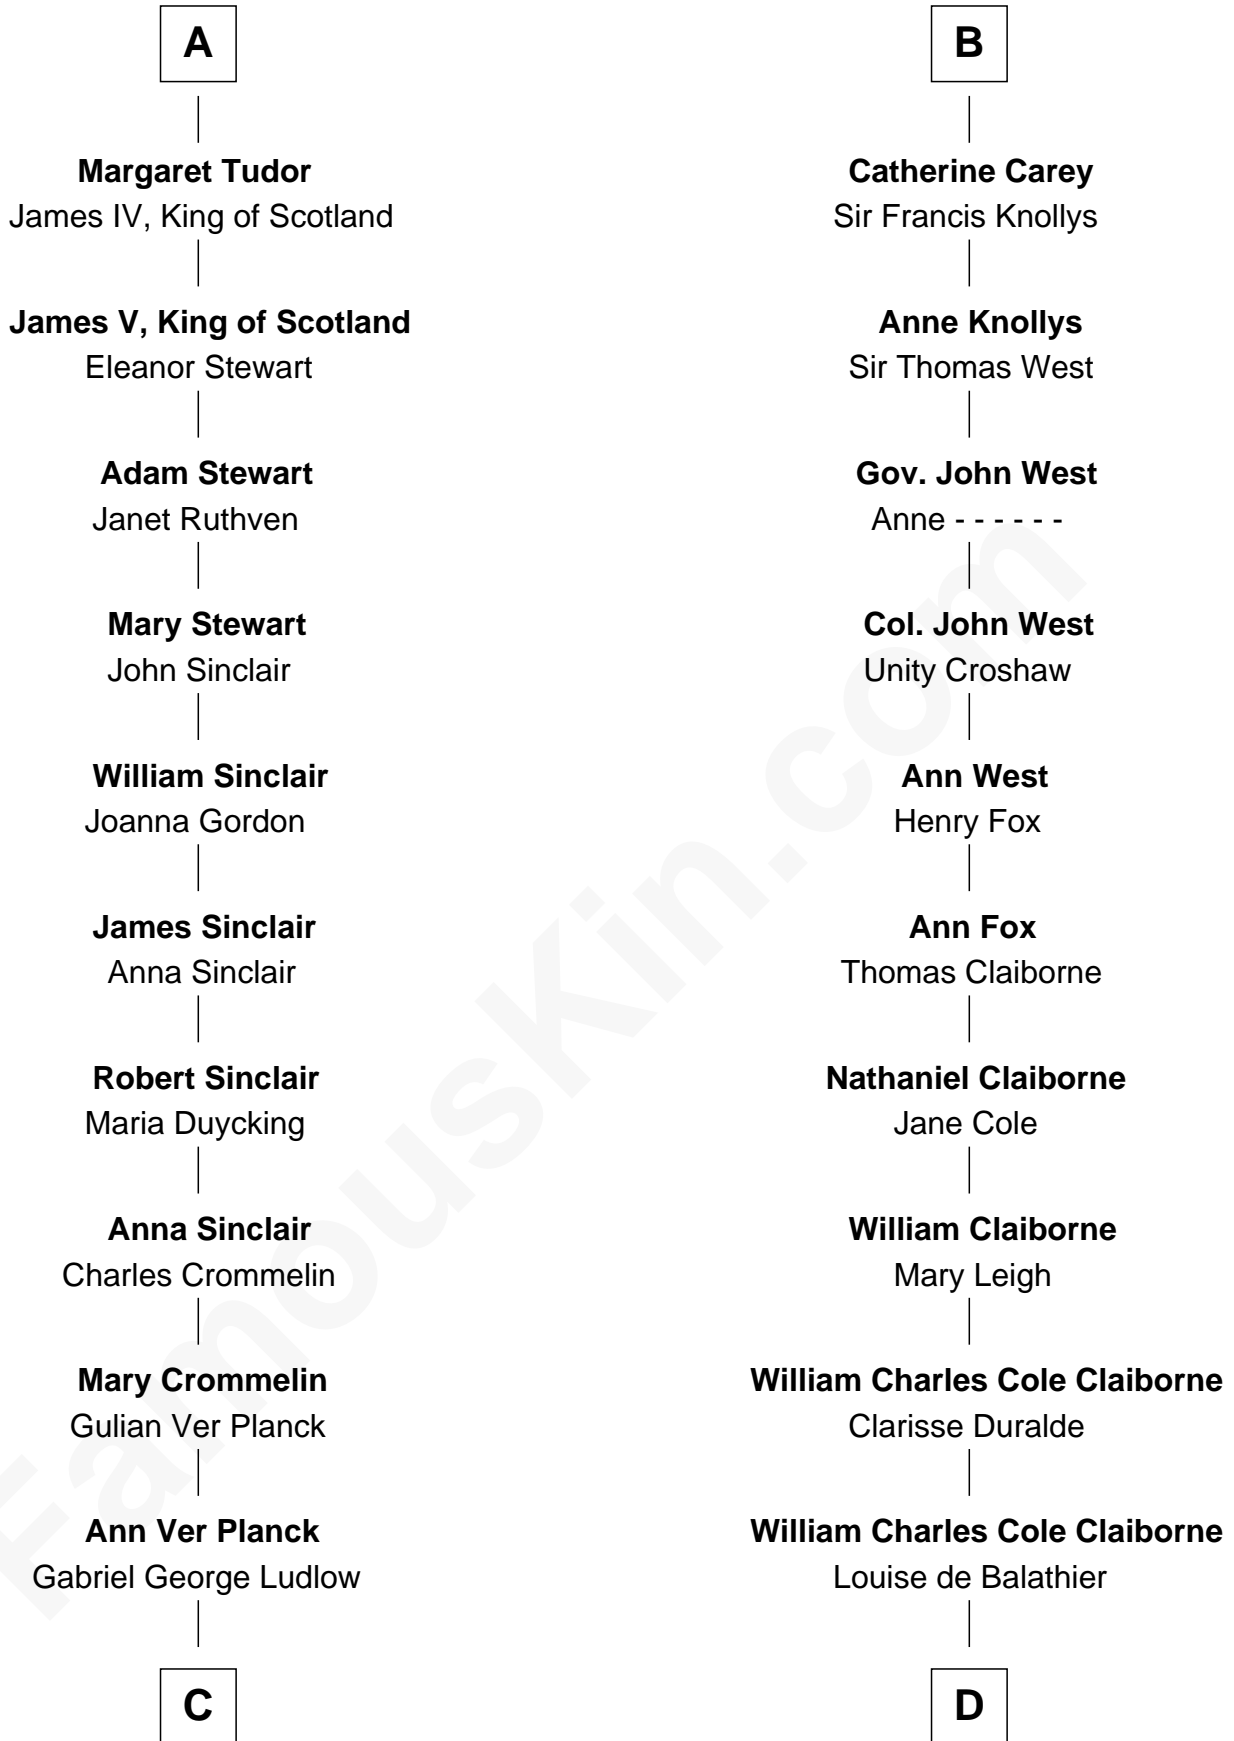

FamousKin.com

Relationship Chart of

Eleanor Roosevelt

First Lady of President Franklin D. Roosevelt

19th cousin 2 times removed of

Liz Claiborne

Fashion Designer and Founder of Liz Claiborne Inc.

C

Gabriel Ver Planck Ludlow

Elizabeth A. Hunter

Dr. Edward Hunter Ludlow

Elizabeth Livingston

Mary Livingston Ludlow

Valentine Gill Hall

Anna Rebecca Hall

Elliott Roosevelt