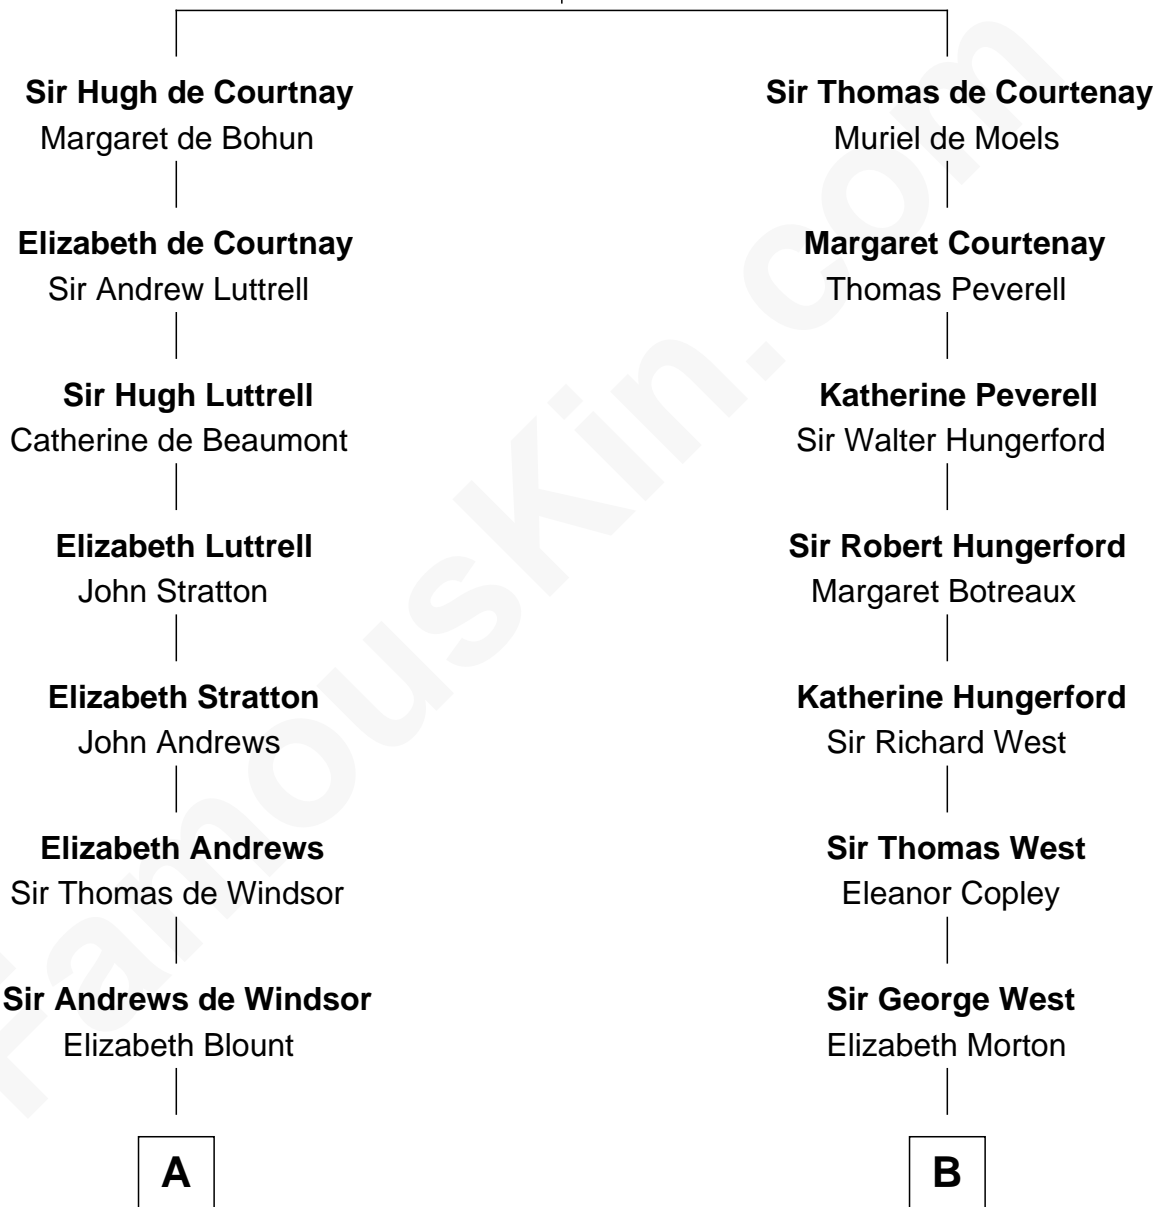

FamousKin.com

Relationship Chart of

Eleanor Roosevelt

First Lady of President Franklin D. Roosevelt

18th cousin 1 time removed of

Liz Claiborne

Fashion Designer and Founder of Liz Claiborne Inc.

Sir Hugh de Courtenay

Agnes de St. John

C

Anna Rebecca Hall
Elliott Roosevelt

Eleanor Roosevelt
First Lady of Franklin Roosevelt

D

Fernand Claiborne
Marie Louise Villeré

Omer Villere Claiborne
Carolyn Louise Fenner

Liz Claiborne
Found of Liz Claiborne Inc.