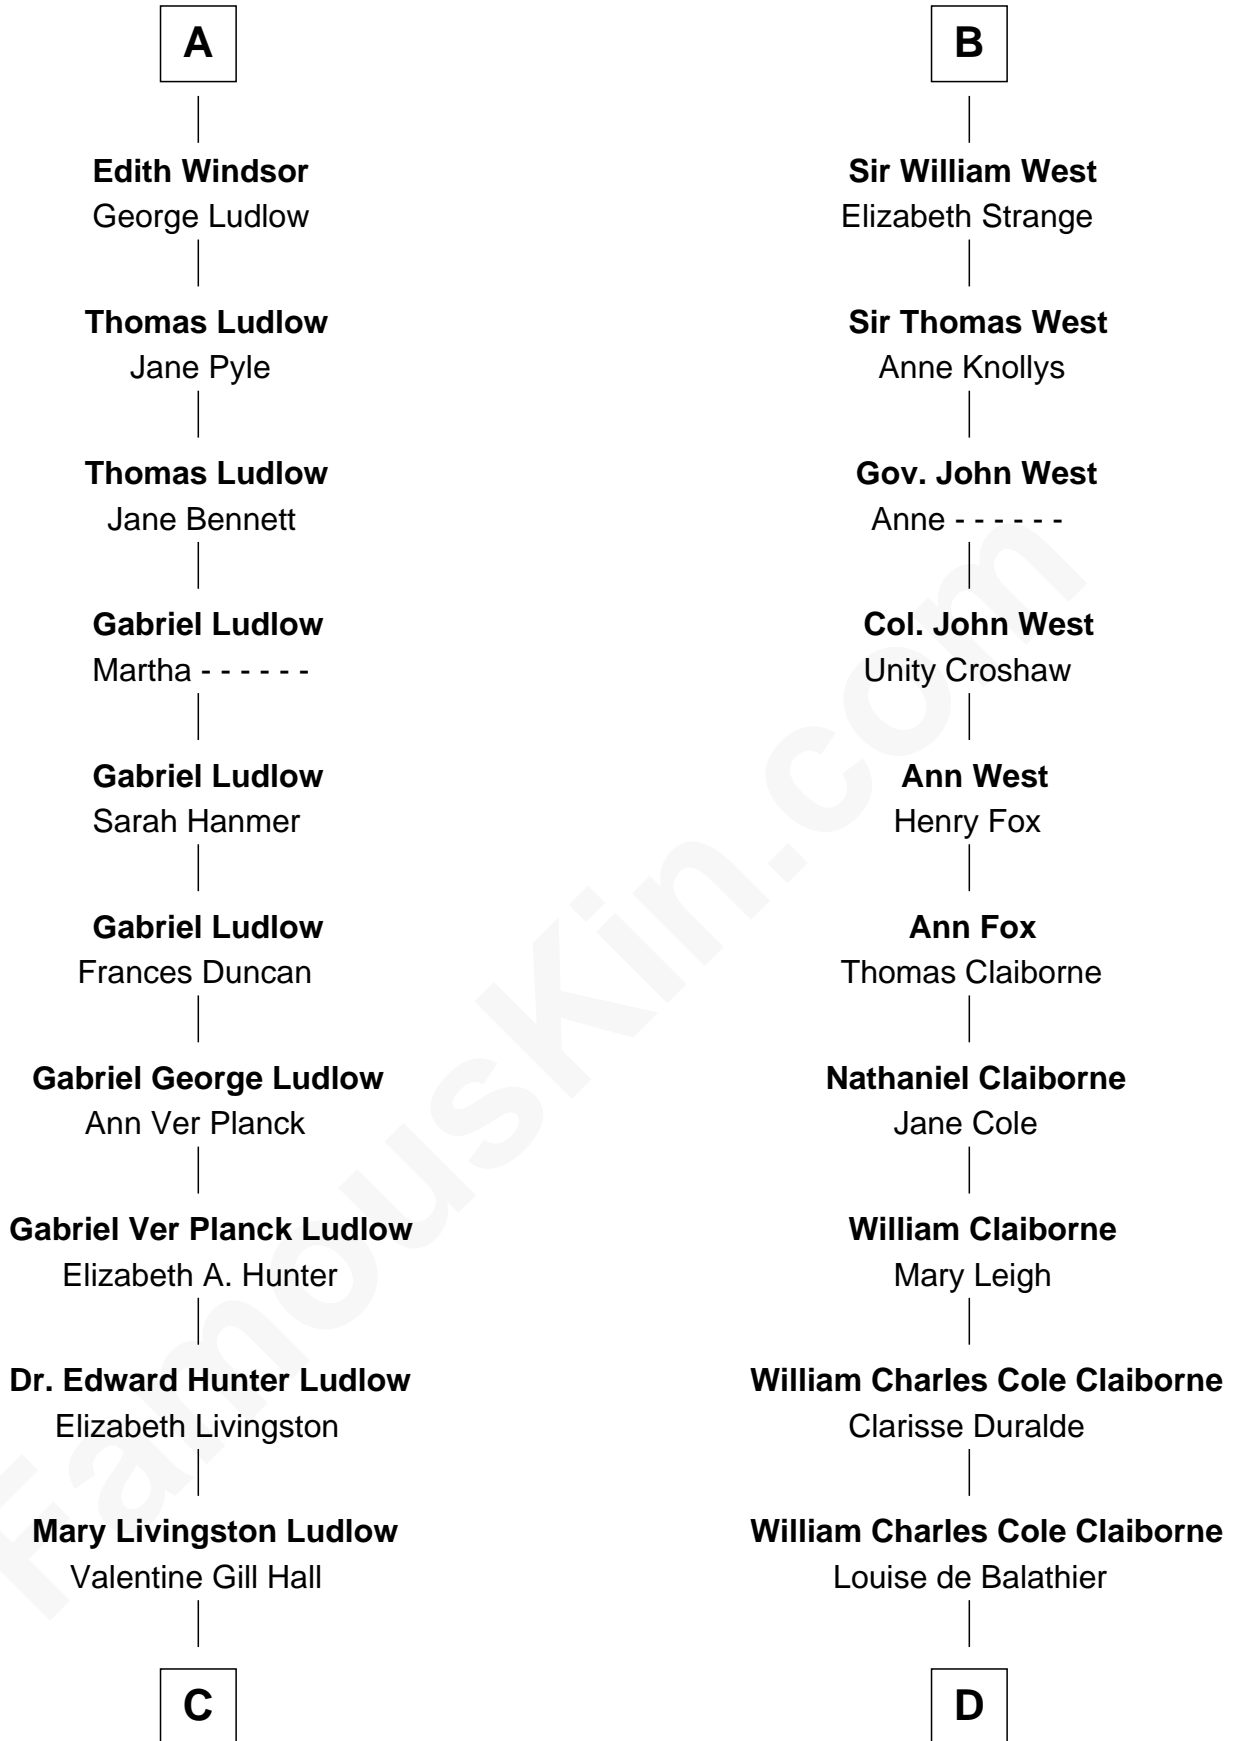

FamousKin.com

Relationship Chart of

Eleanor Roosevelt

First Lady of President Franklin D. Roosevelt

18th cousin 1 time removed of

Liz Claiborne

Fashion Designer and Founder of Liz Claiborne Inc.

Sir Hugh de Courtenay

Agnes de St. John

C

Anna Rebecca Hall
Elliott Roosevelt

Eleanor Roosevelt
First Lady of Franklin Roosevelt

D

Fernand Claiborne
Marie Louise Villeré

Omer Villere Claiborne
Carolyn Louise Fenner

Liz Claiborne
Found of Liz Claiborne Inc.