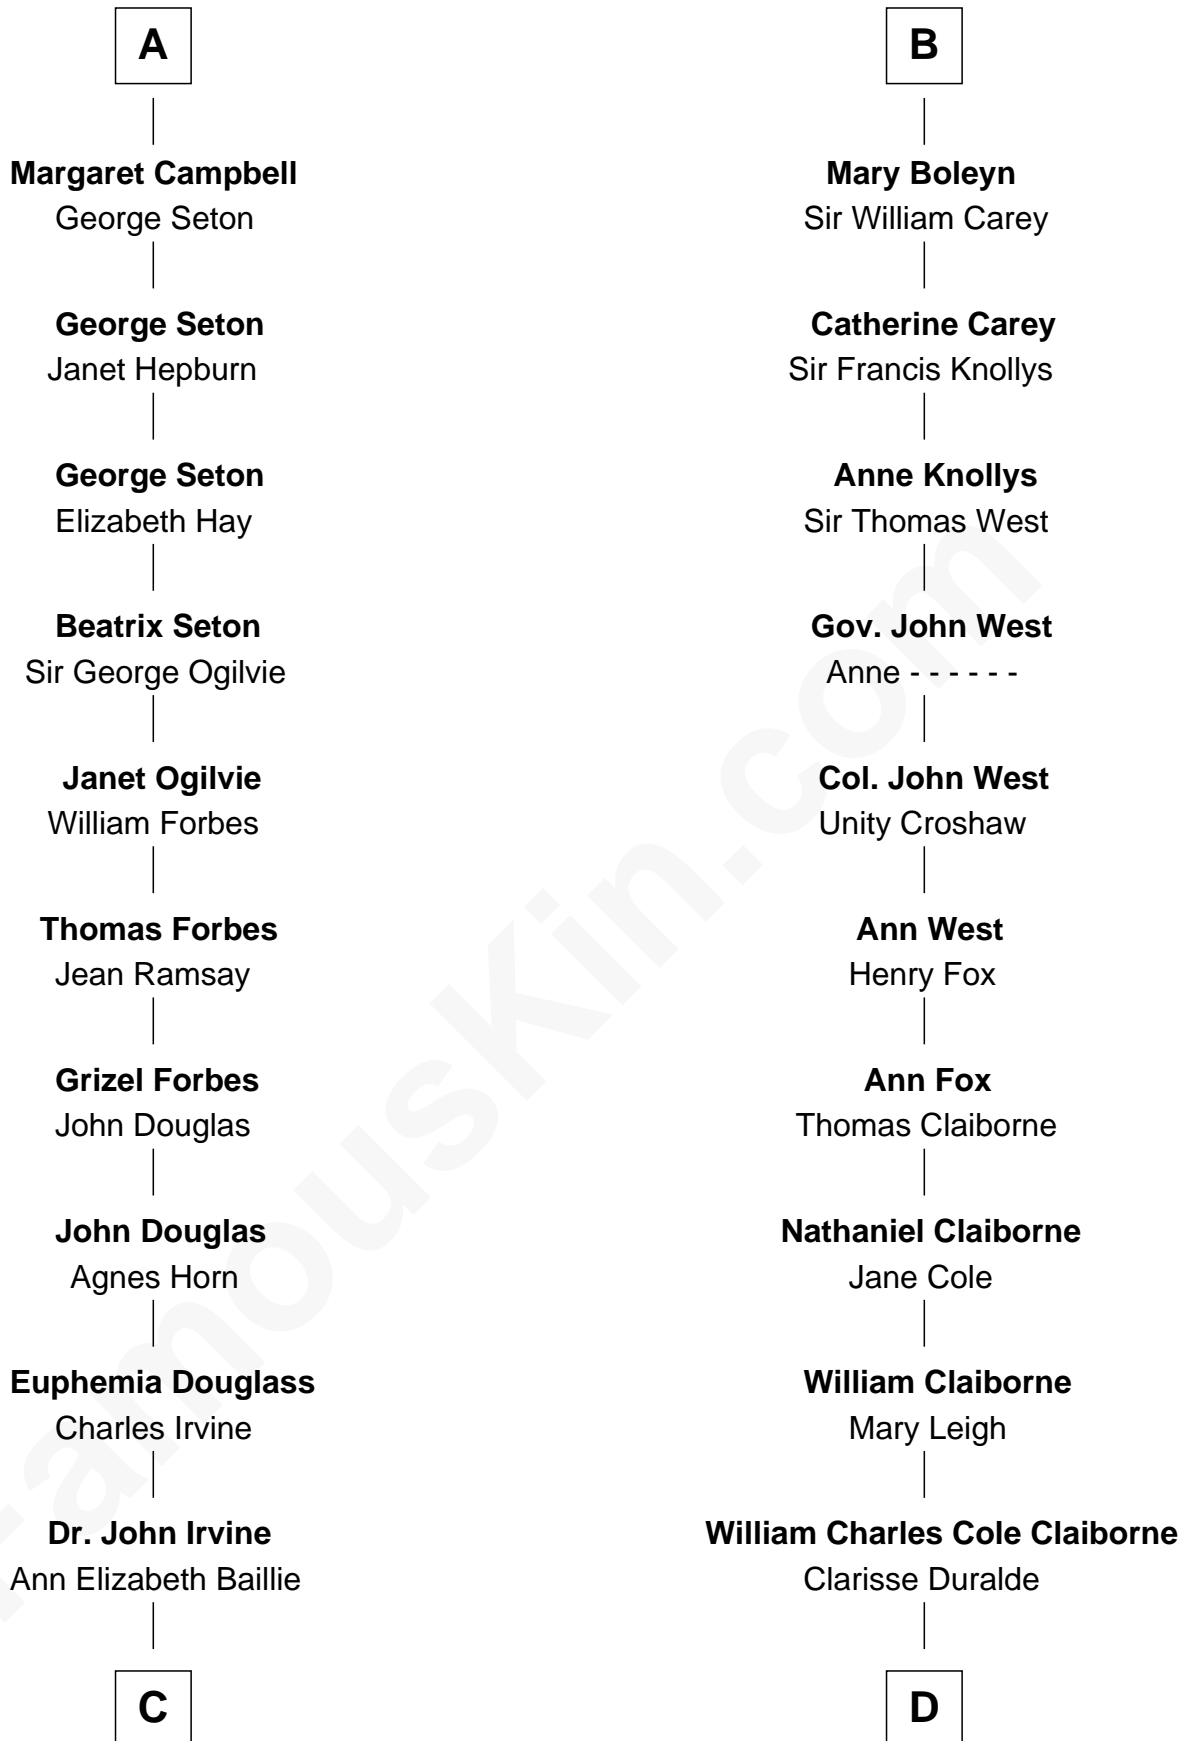

FamousKin.com

Relationship Chart of

Eleanor Roosevelt

First Lady of President Franklin D. Roosevelt

20th cousin 1 time removed of

Liz Claiborne

Fashion Designer and Founder of Liz Claiborne Inc.

C

Anne Irvine
James Bulloch

James Stephens Bulloch
Martha Stewart

Martha Bulloch
Theodore Roosevelt

Elliott Roosevelt
Anna Rebecca Hall

Eleanor Roosevelt
First Lady of Franklin Roosevelt

D

William Charles Cole Claiborne
Louise de Balathier