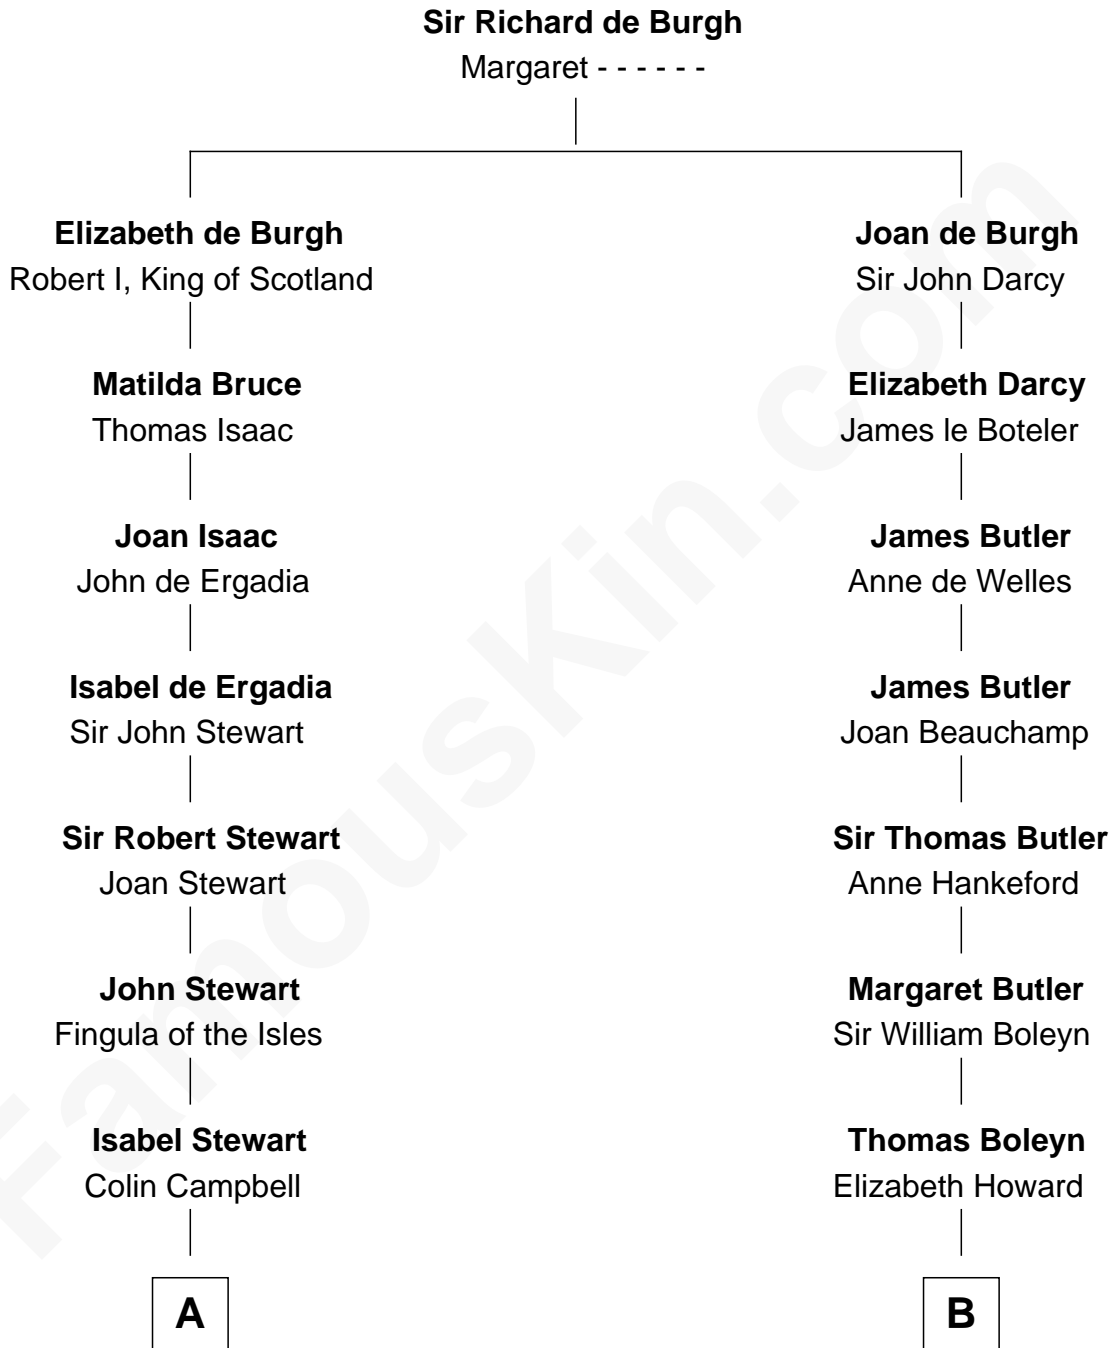

FamousKin.com

Relationship Chart of

Eleanor Roosevelt

First Lady of President Franklin D. Roosevelt

20th cousin 1 time removed of

Liz Claiborne

Fashion Designer and Founder of Liz Claiborne Inc.

C

Anne Irvine
James Bulloch

James Stephens Bulloch
Martha Stewart

Martha Bulloch
Theodore Roosevelt

Elliott Roosevelt
Anna Rebecca Hall

Eleanor Roosevelt
First Lady of Franklin Roosevelt

D

William Charles Cole Claiborne
Louise de Balathier