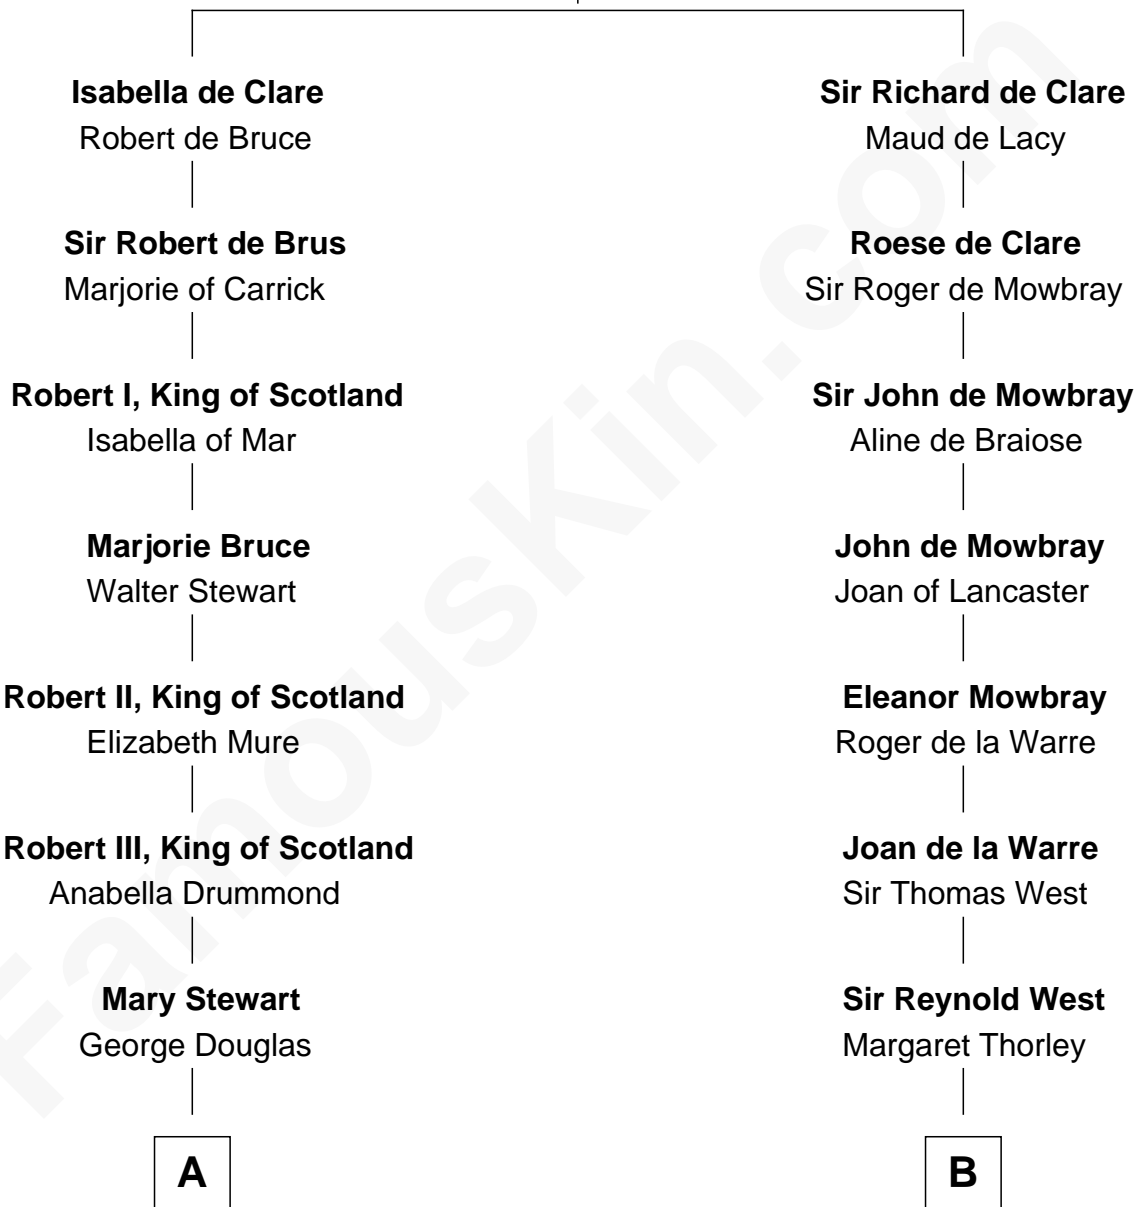

## Relationship Chart of

### Eleanor Roosevelt

*First Lady of President Franklin D. Roosevelt*

18th cousin 3 times removed of

### William C. C. Claiborne

*1st Governor of Louisiana*

**Gilbert de Clare**

Isabel Marshal

**C**

**Anne Irvine**  
James Bulloch

**James Stephens Bulloch**  
Martha Stewart

**Martha Bulloch**  
Theodore Roosevelt