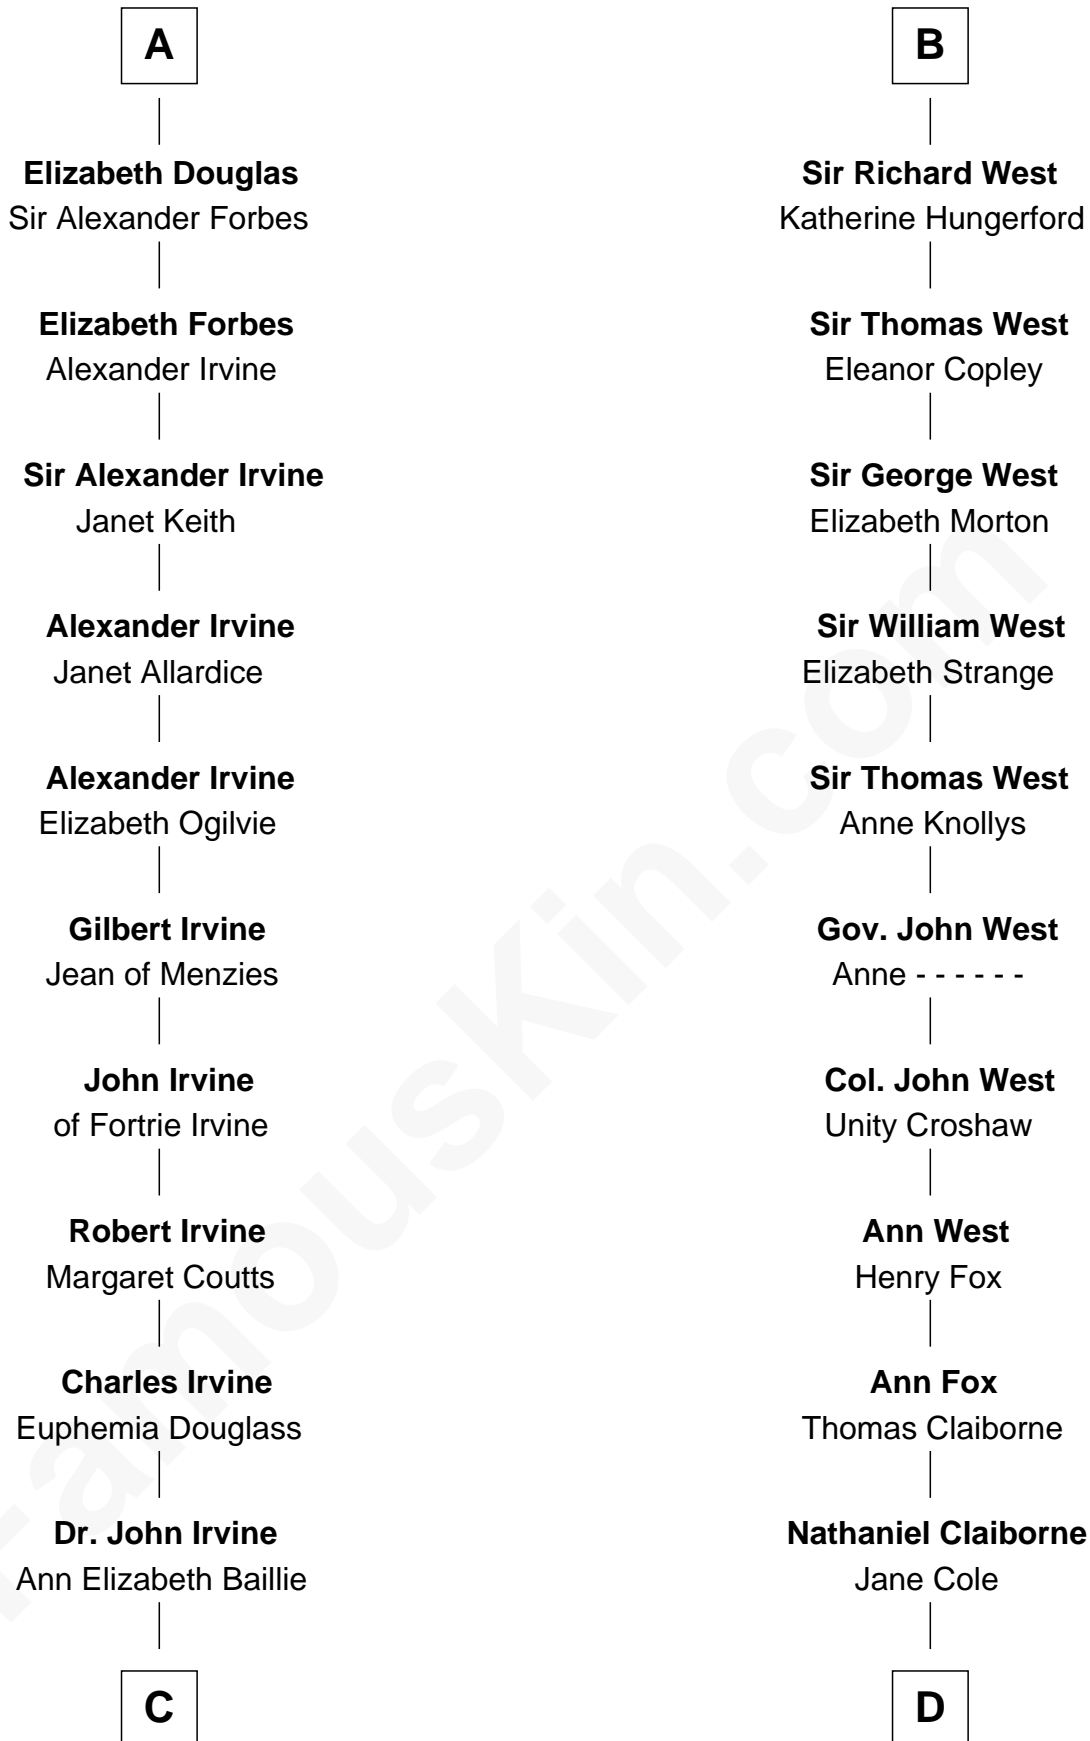

## Relationship Chart of

### Eleanor Roosevelt

*First Lady of President Franklin D. Roosevelt*

18th cousin 3 times removed of

### William C. C. Claiborne

*1st Governor of Louisiana*

**Gilbert de Clare**

Isabel Marshal

**C**

**Anne Irvine**  
James Bulloch

**James Stephens Bulloch**  
Martha Stewart

**Martha Bulloch**  
Theodore Roosevelt

**Elliott Roosevelt**  
Anna Rebecca Hall

**Eleanor Roosevelt**  
*First Lady of Franklin Roosevelt*

**D**

**William Claiborne**  
Mary Leigh

**William C. C. Claiborne**  
*1st Governor of Louisiana*

FamousKin.com