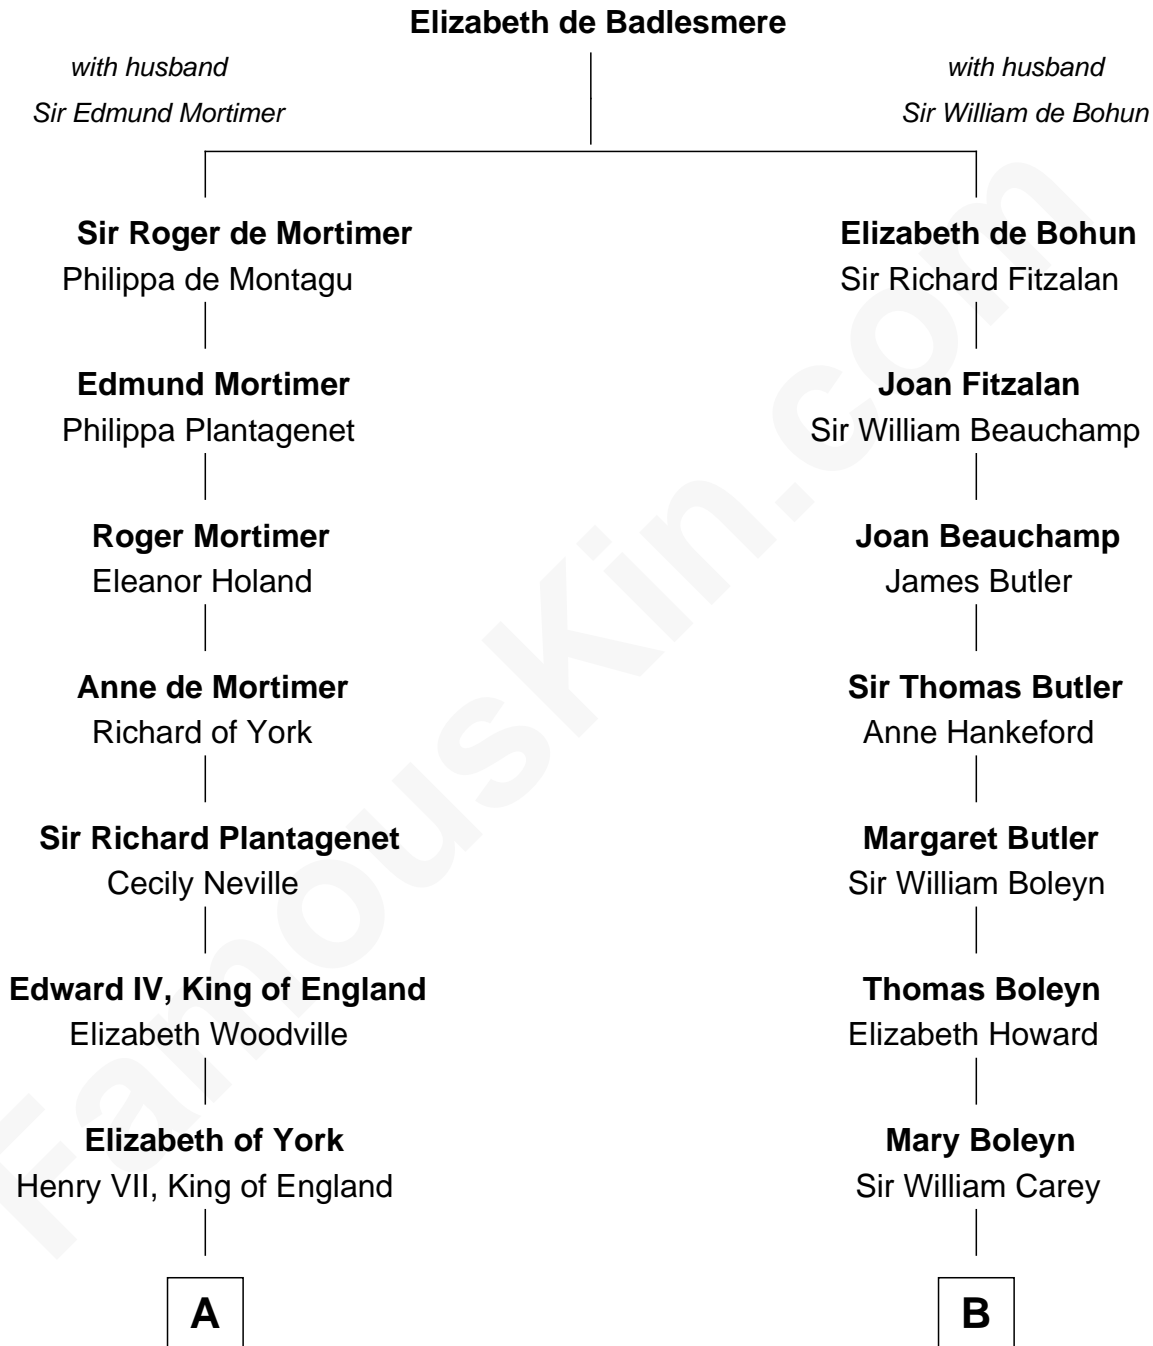

FamousKin.com

Relationship Chart of

Eleanor Roosevelt

First Lady of President Franklin D. Roosevelt

15th cousin 6 times removed of

William C. C. Claiborne

1st Governor of Louisiana

C

—
Gabriel Ver Planck Ludlow

Elizabeth A. Hunter

—
Dr. Edward Hunter Ludlow

Elizabeth Livingston

—
Mary Livingston Ludlow

Valentine Gill Hall

—
Anna Rebecca Hall

Elliott Roosevelt

—
Eleanor Roosevelt

First Lady of Franklin Roosevelt