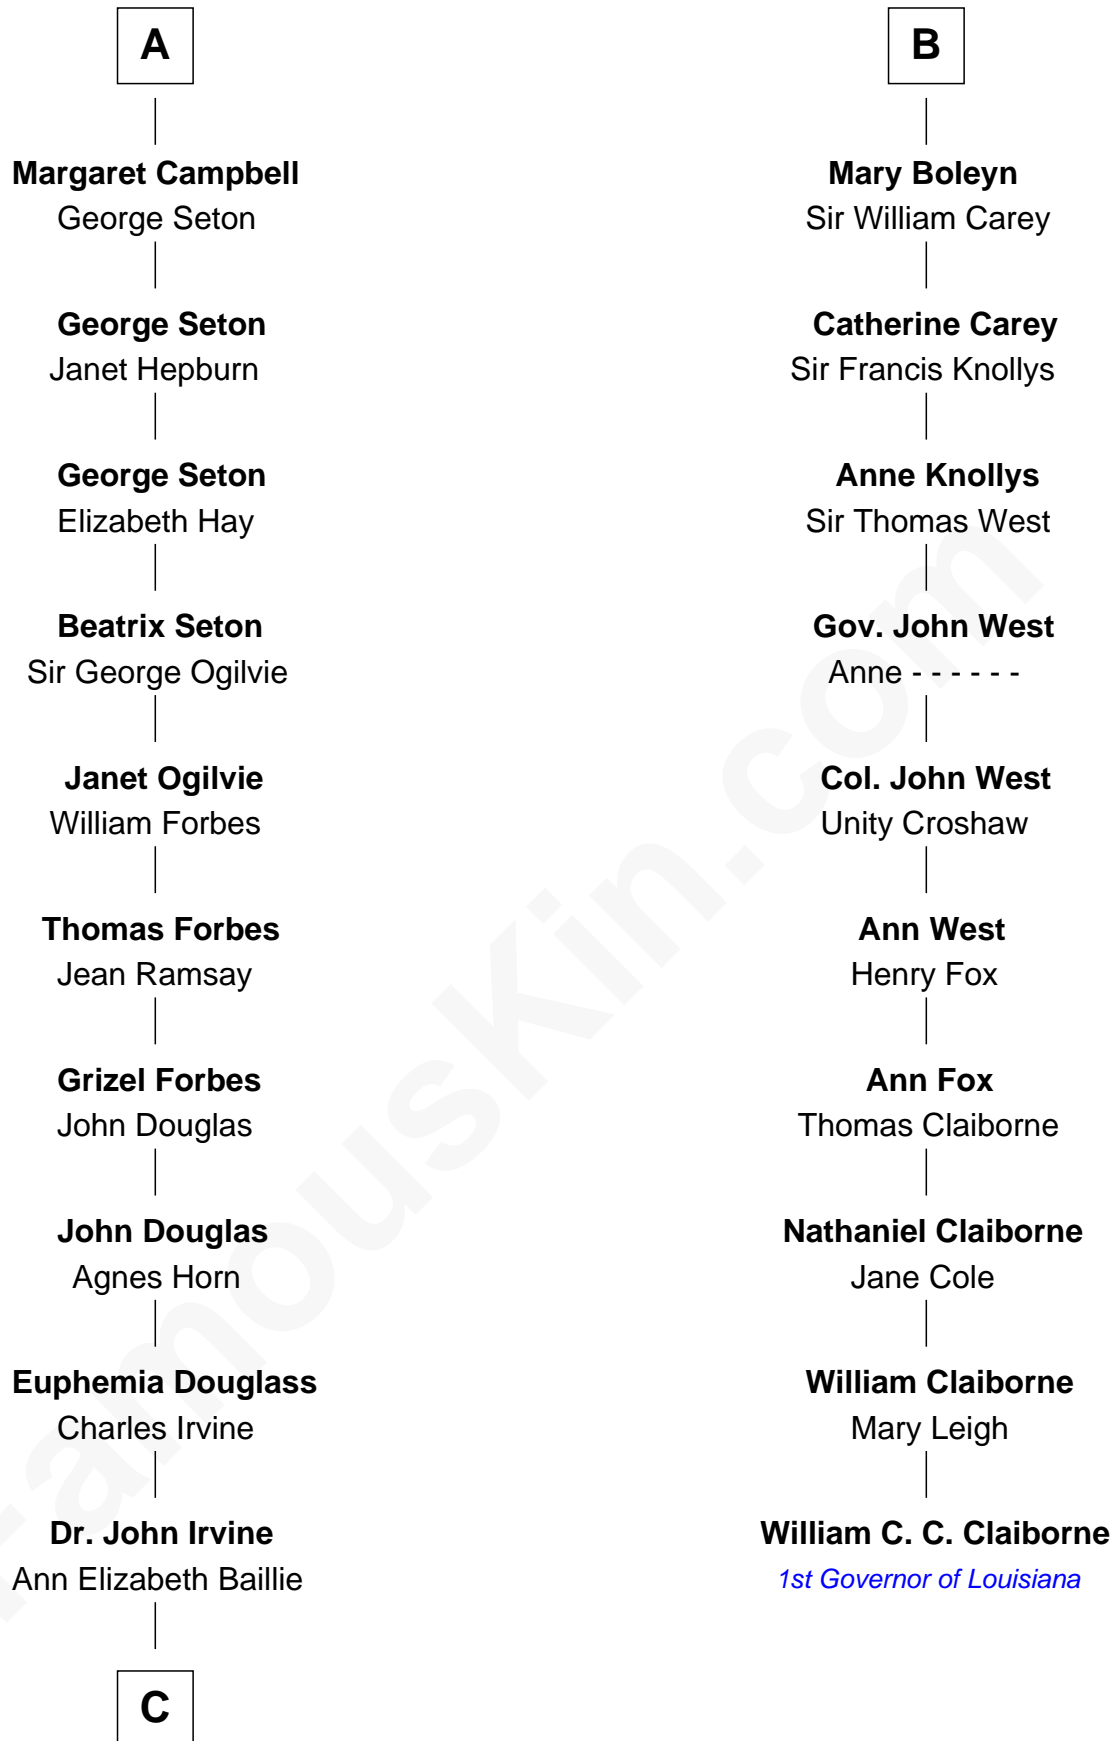

FamousKin.com

Relationship Chart of

Eleanor Roosevelt

First Lady of President Franklin D. Roosevelt

16th cousin 5 times removed of

William C. C. Claiborne

1st Governor of Louisiana

C

Anne Irvine
James Bulloch

James Stephens Bulloch
Martha Stewart

Martha Bulloch
Theodore Roosevelt

Elliott Roosevelt
Anna Rebecca Hall

Eleanor Roosevelt
First Lady of Franklin Roosevelt