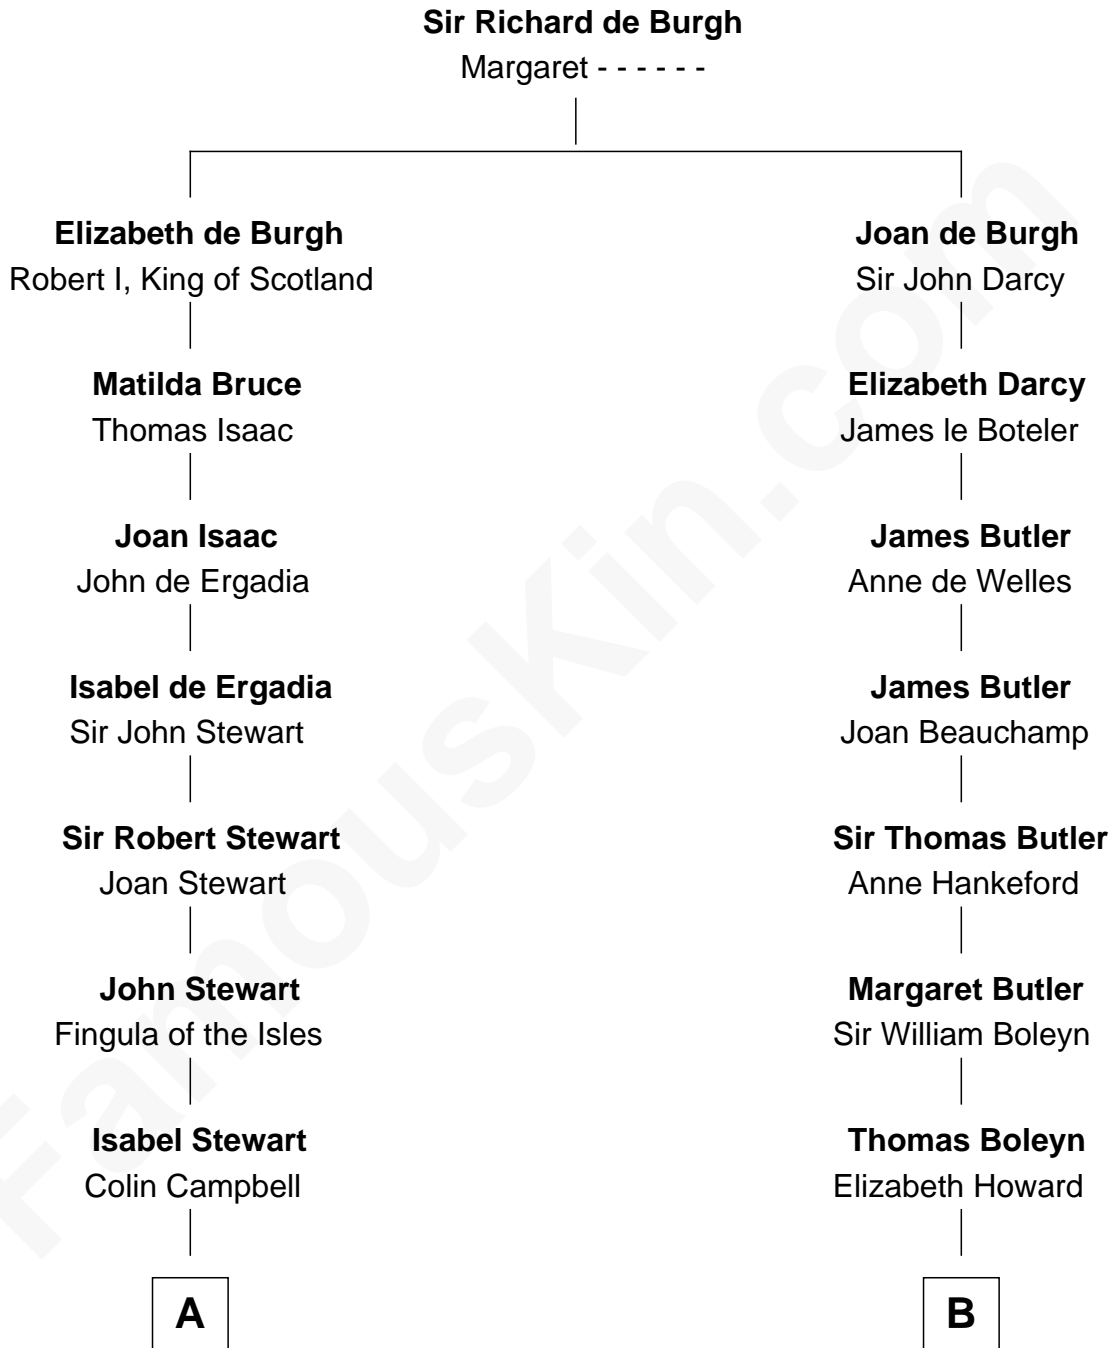

FamousKin.com

Relationship Chart of

Eleanor Roosevelt

First Lady of President Franklin D. Roosevelt

16th cousin 5 times removed of

William C. C. Claiborne

1st Governor of Louisiana

C

Anne Irvine
James Bulloch

James Stephens Bulloch
Martha Stewart

Martha Bulloch
Theodore Roosevelt

Elliott Roosevelt
Anna Rebecca Hall

Eleanor Roosevelt
First Lady of Franklin Roosevelt