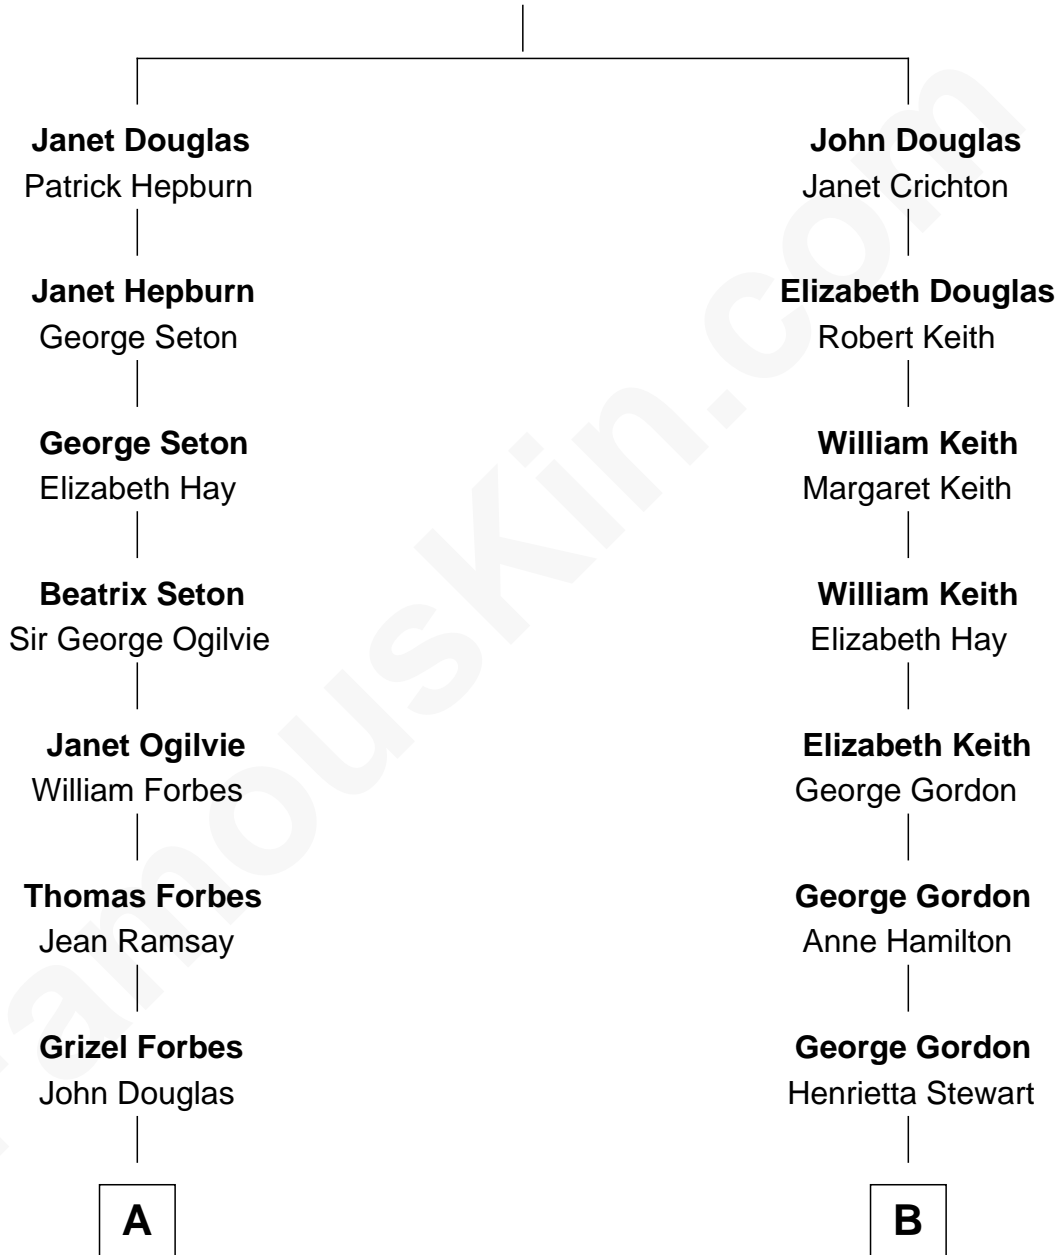

FamousKin.com

Relationship Chart of

Eleanor Roosevelt

First Lady of President Franklin D. Roosevelt

14th cousin 4 times removed of

Howard Dean

79th Governor of Vermont

James Douglas

Joan Stewart

C

Andrea Belden Maitland

Howard Brush Dean

Howard Dean

79th Governor of Vermont

FamousKin.com