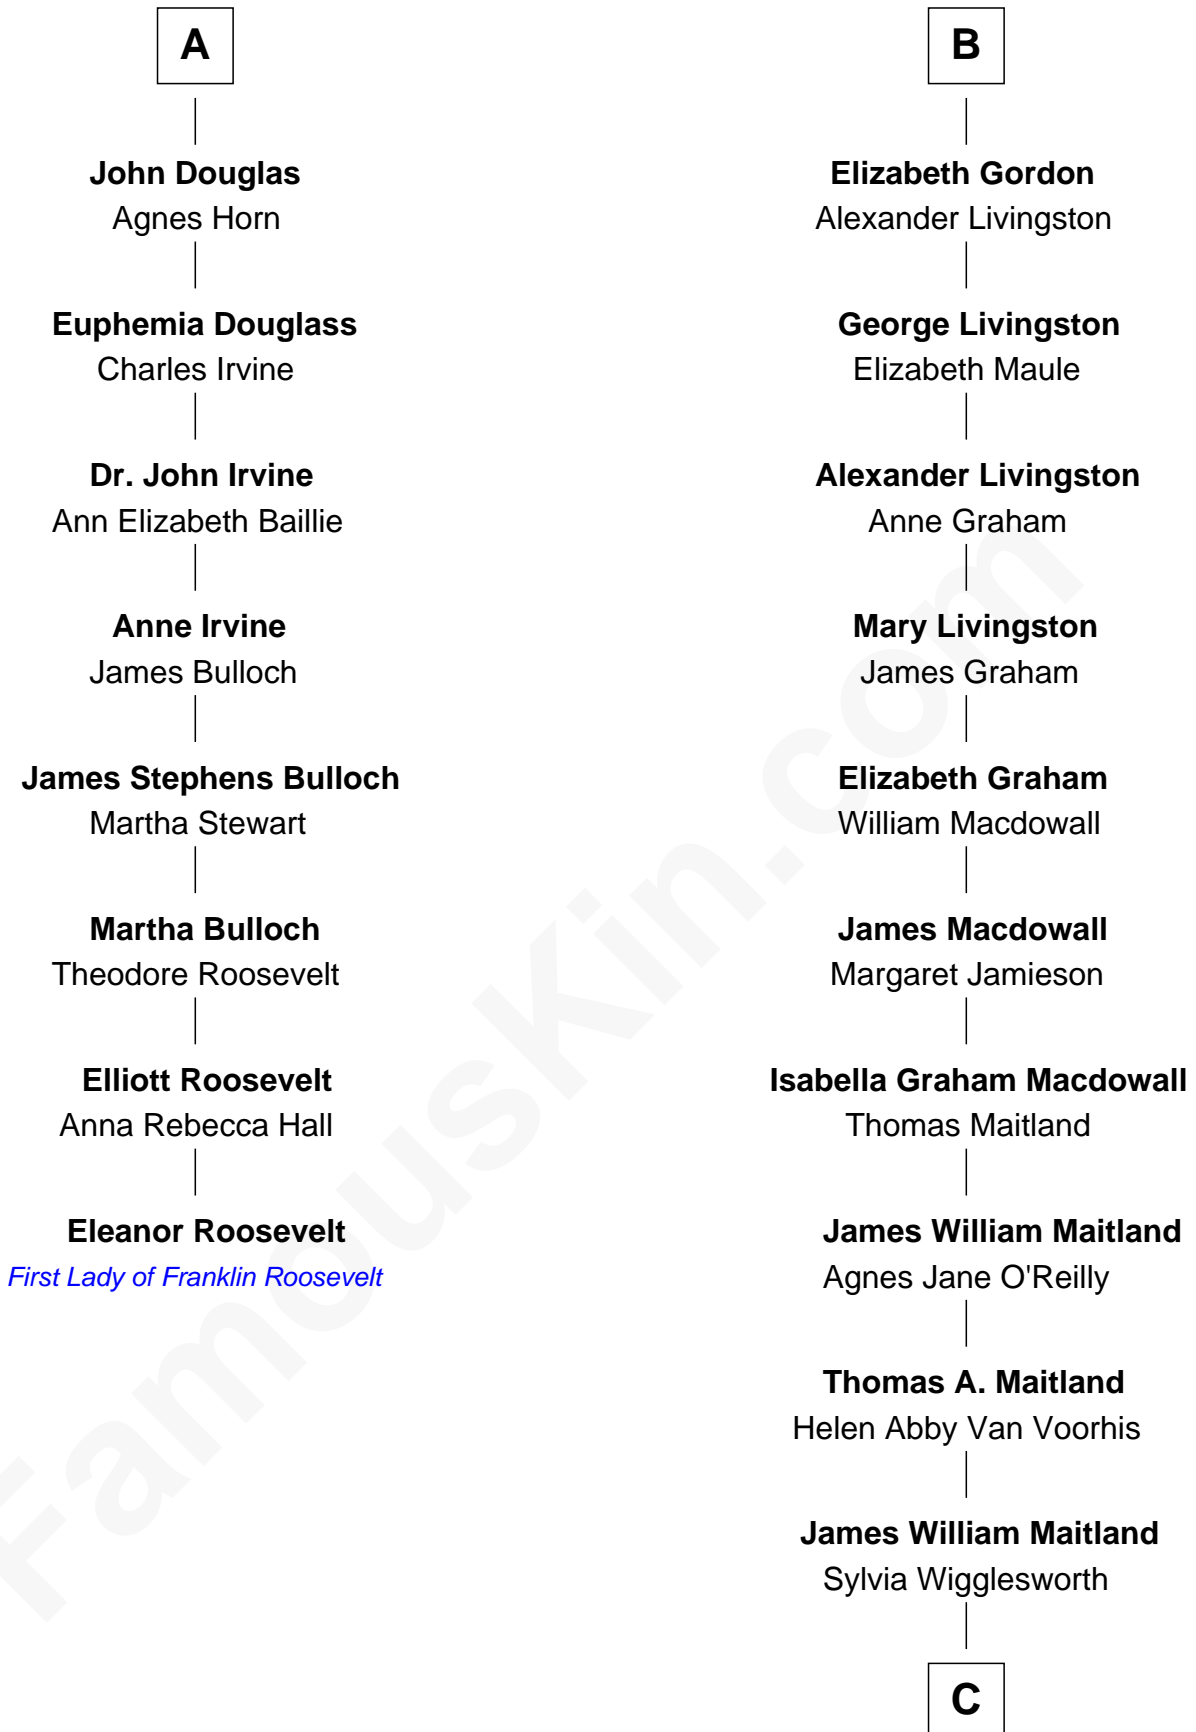

FamousKin.com

Relationship Chart of

Eleanor Roosevelt

First Lady of President Franklin D. Roosevelt

14th cousin 4 times removed of

Howard Dean

79th Governor of Vermont

James Douglas

Joan Stewart

C

Andrea Belden Maitland

Howard Brush Dean

Howard Dean

79th Governor of Vermont

FamousKin.com