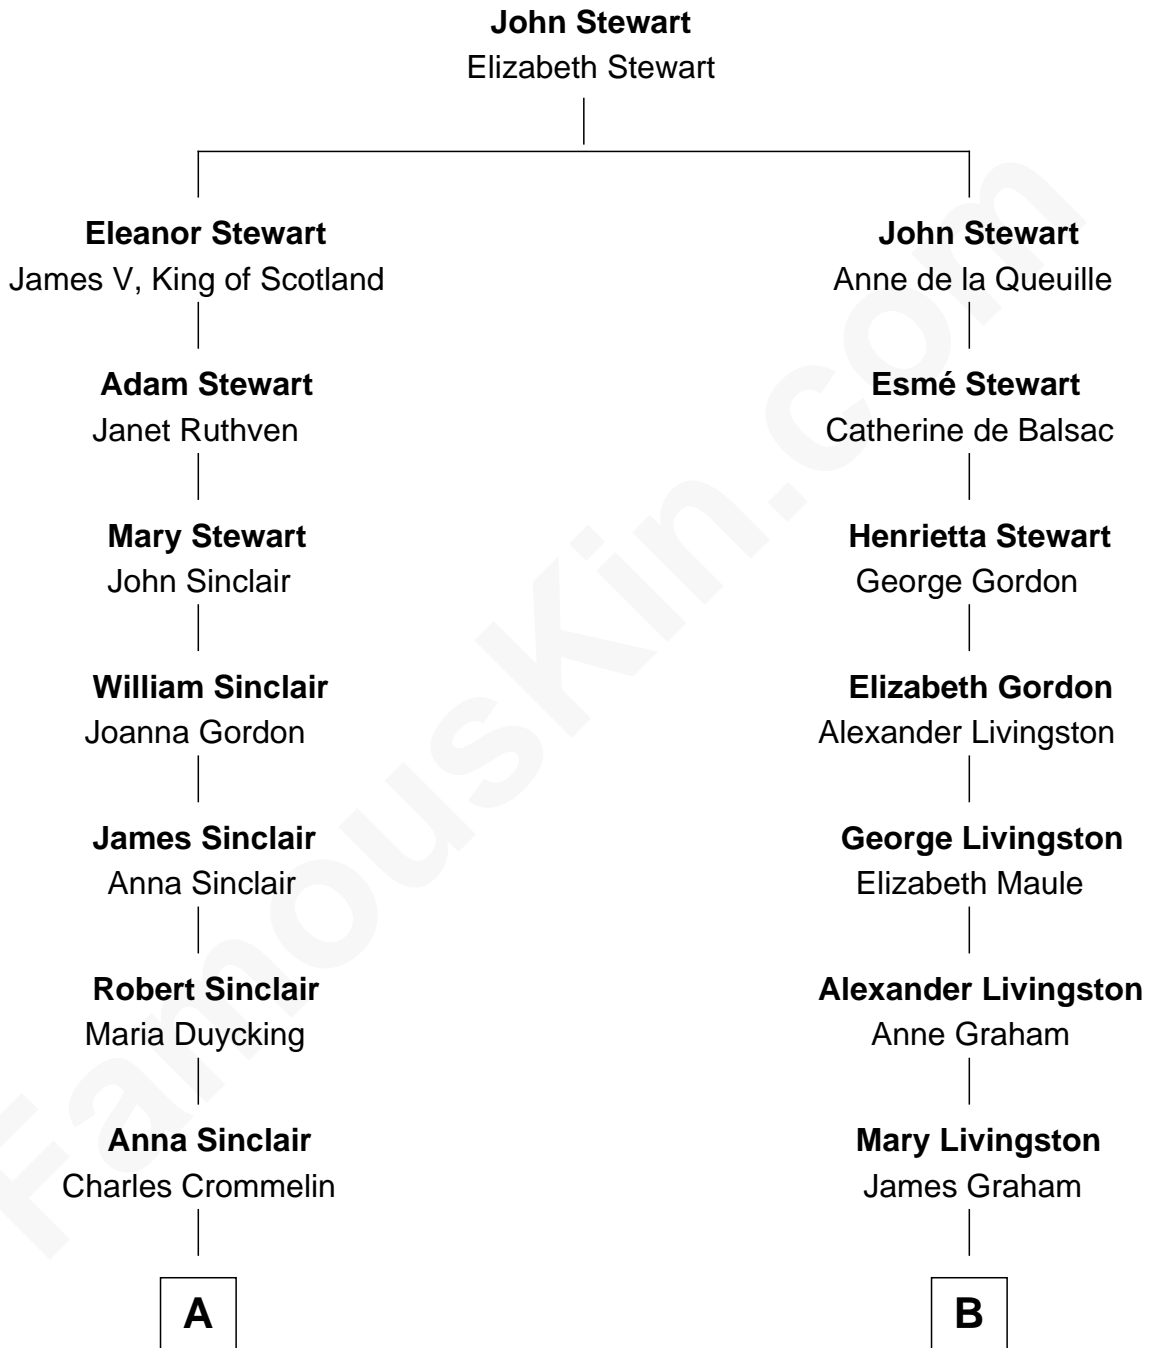

FamousKin.com

Relationship Chart of

Eleanor Roosevelt

First Lady of President Franklin D. Roosevelt

13th cousin 1 time removed of

Howard Dean

79th Governor of Vermont

A

Mary Crommelin
Gulian Ver Planck

Ann Ver Planck
Gabriel George Ludlow

Gabriel Ver Planck Ludlow
Elizabeth A. Hunter

Dr. Edward Hunter Ludlow
Elizabeth Livingston

Mary Livingston Ludlow
Valentine Gill Hall

Anna Rebecca Hall
Elliott Roosevelt

Eleanor Roosevelt
First Lady of Franklin Roosevelt

B

Elizabeth Graham
William Macdowall

James Macdowall
Margaret Jamieson

Isabella Graham Macdowall
Thomas Maitland

James William Maitland
Agnes Jane O'Reilly