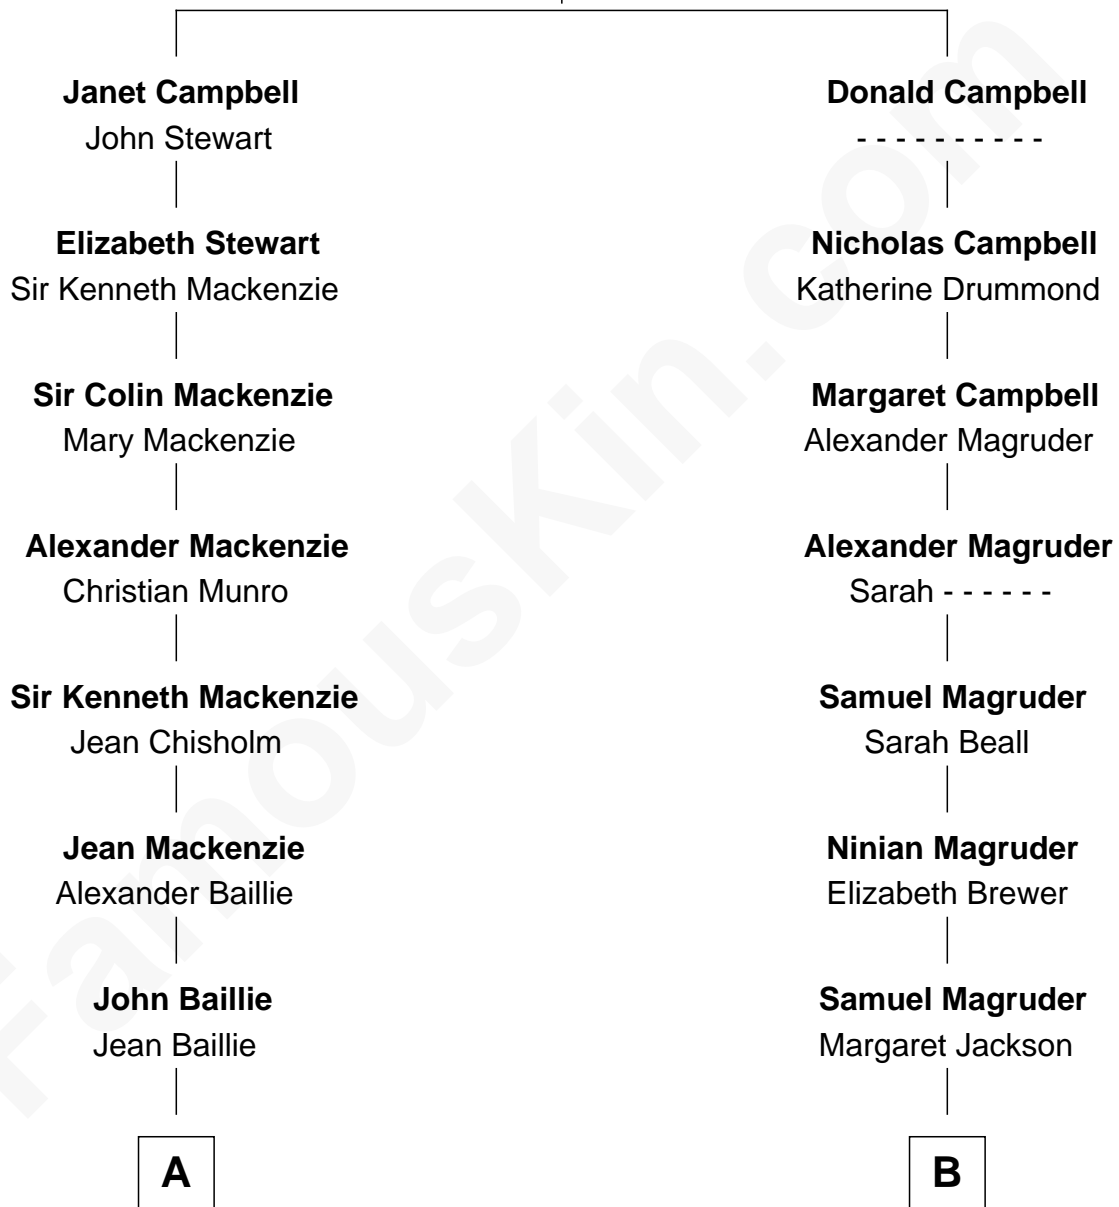

FamousKin.com

Relationship Chart of

Eleanor Roosevelt

First Lady of President Franklin D. Roosevelt

13th cousin 1 time removed of

Joanne Woodward
Movie Actress

Archibald Campbell
Elizabeth Stewart

A

Col. Kenneth Baillie

Elizabeth Mackay

Ann Elizabeth Baillie

Dr. John Irvine

Anne Irvine

James Bulloch

James Stephens Bulloch

Martha Stewart

Martha Bulloch

Theodore Roosevelt

Elliott Roosevelt

Anna Rebecca Hall

Eleanor Roosevelt

First Lady of Franklin Roosevelt

B

Ninian Beall Magruder