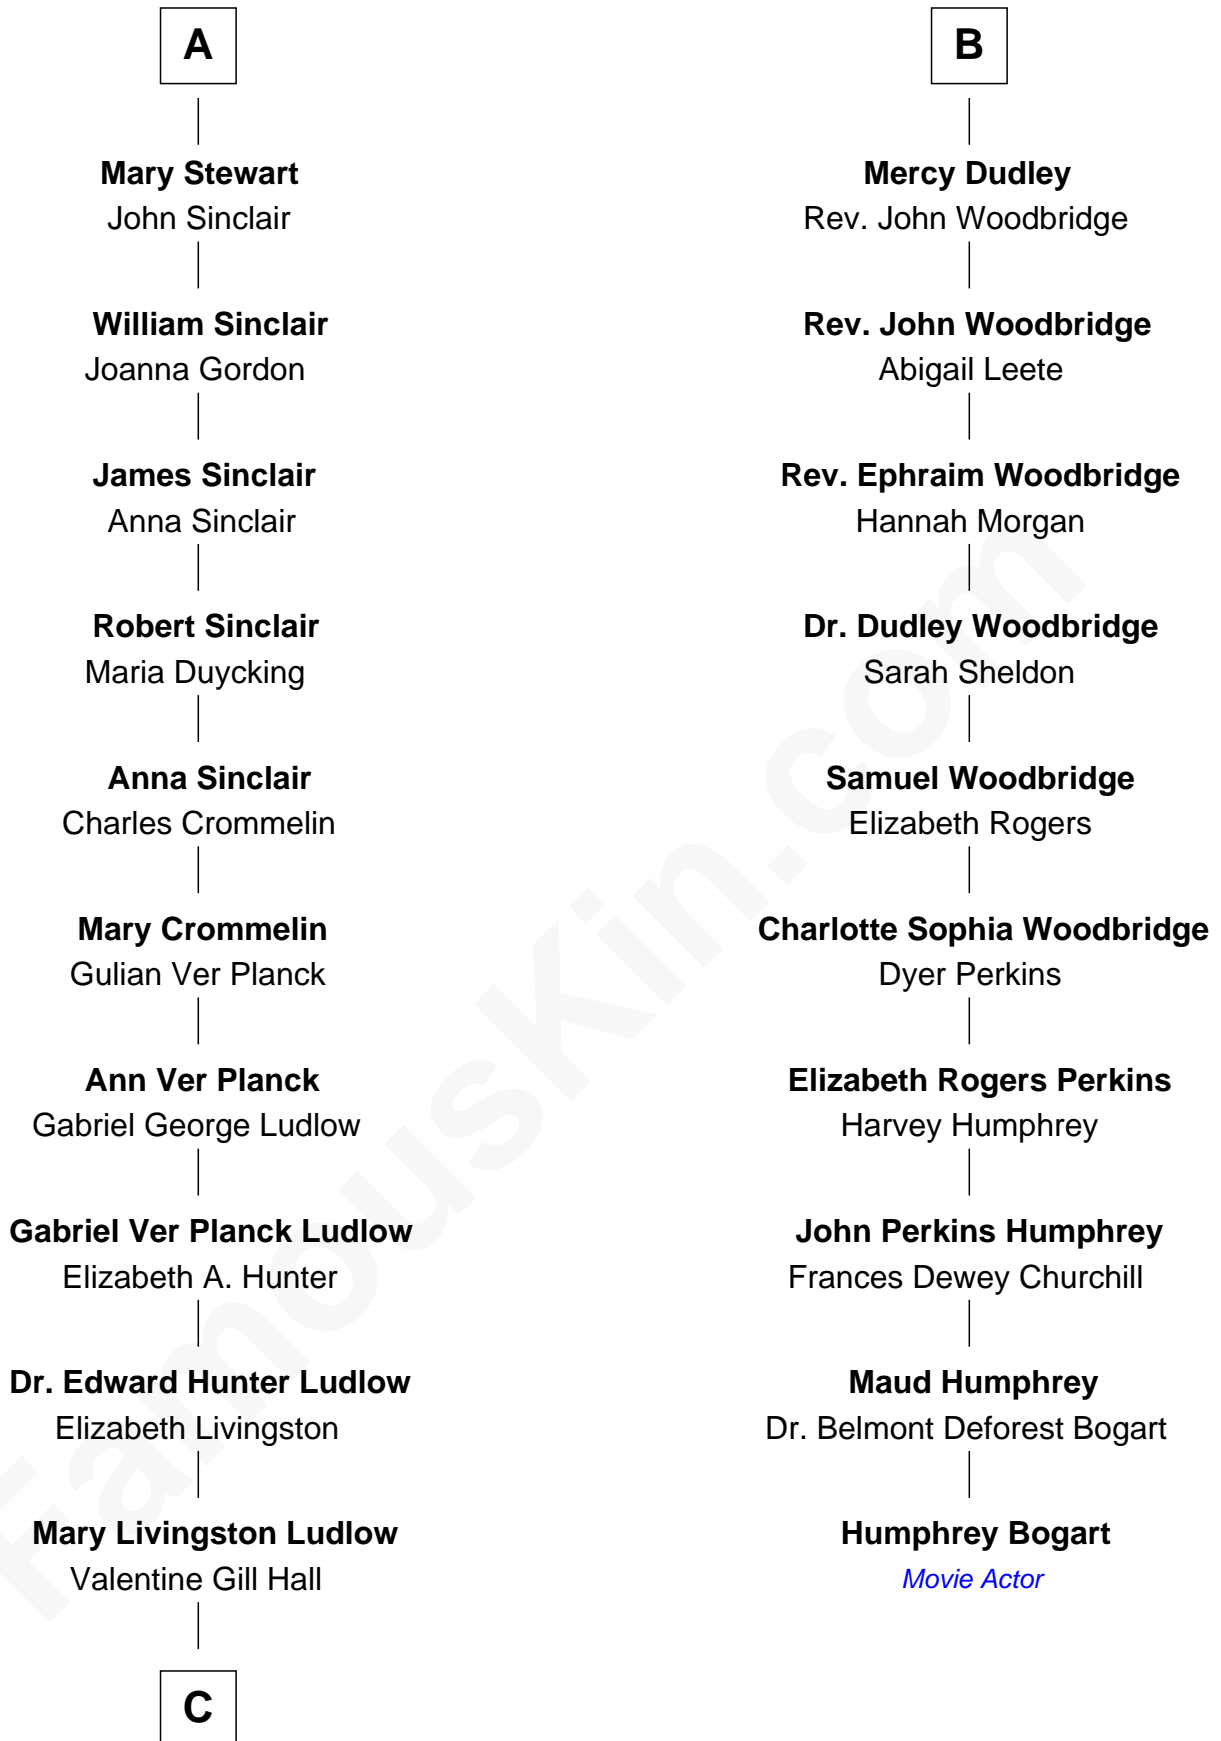

FamousKin.com

Relationship Chart of

Eleanor Roosevelt

First Lady of President Franklin D. Roosevelt

16th cousin 2 times removed of

Humphrey Bogart

Movie Actor

C

—
Anna Rebecca Hall

Elliott Roosevelt

—
Eleanor Roosevelt

First Lady of Franklin Roosevelt

FamousKin.com