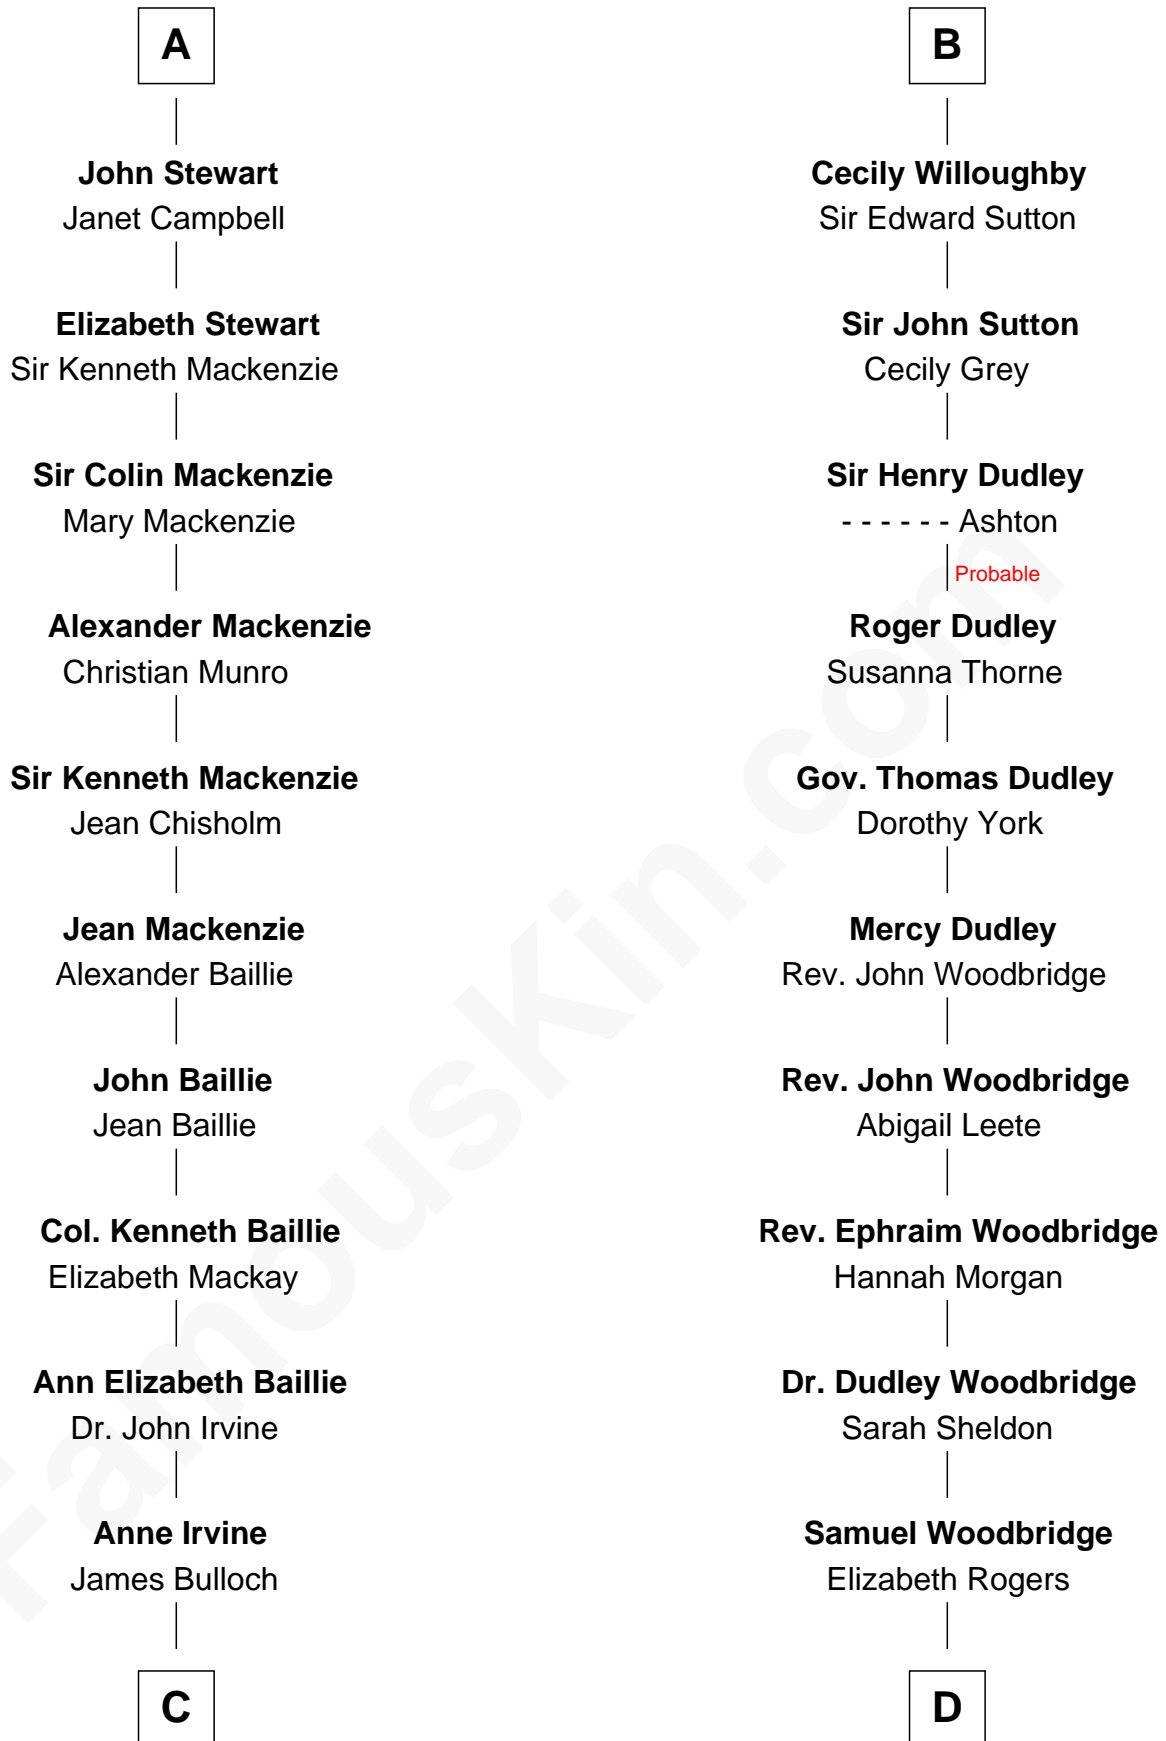

## Relationship Chart of

### Eleanor Roosevelt

*First Lady of President Franklin D. Roosevelt*

20th cousin 1 time removed of

### Humphrey Bogart

*Movie Actor*

**King Henry I of Navarre**  
Blanche of Artois

**C**

**James Stephens Bulloch**

Martha Stewart

**Martha Bulloch**

Theodore Roosevelt

**Elliott Roosevelt**

Anna Rebecca Hall

**Eleanor Roosevelt**

*First Lady of Franklin Roosevelt*

**D**

**Charlotte Sophia Woodbridge**

Dyer Perkins

**Elizabeth Rogers Perkins**