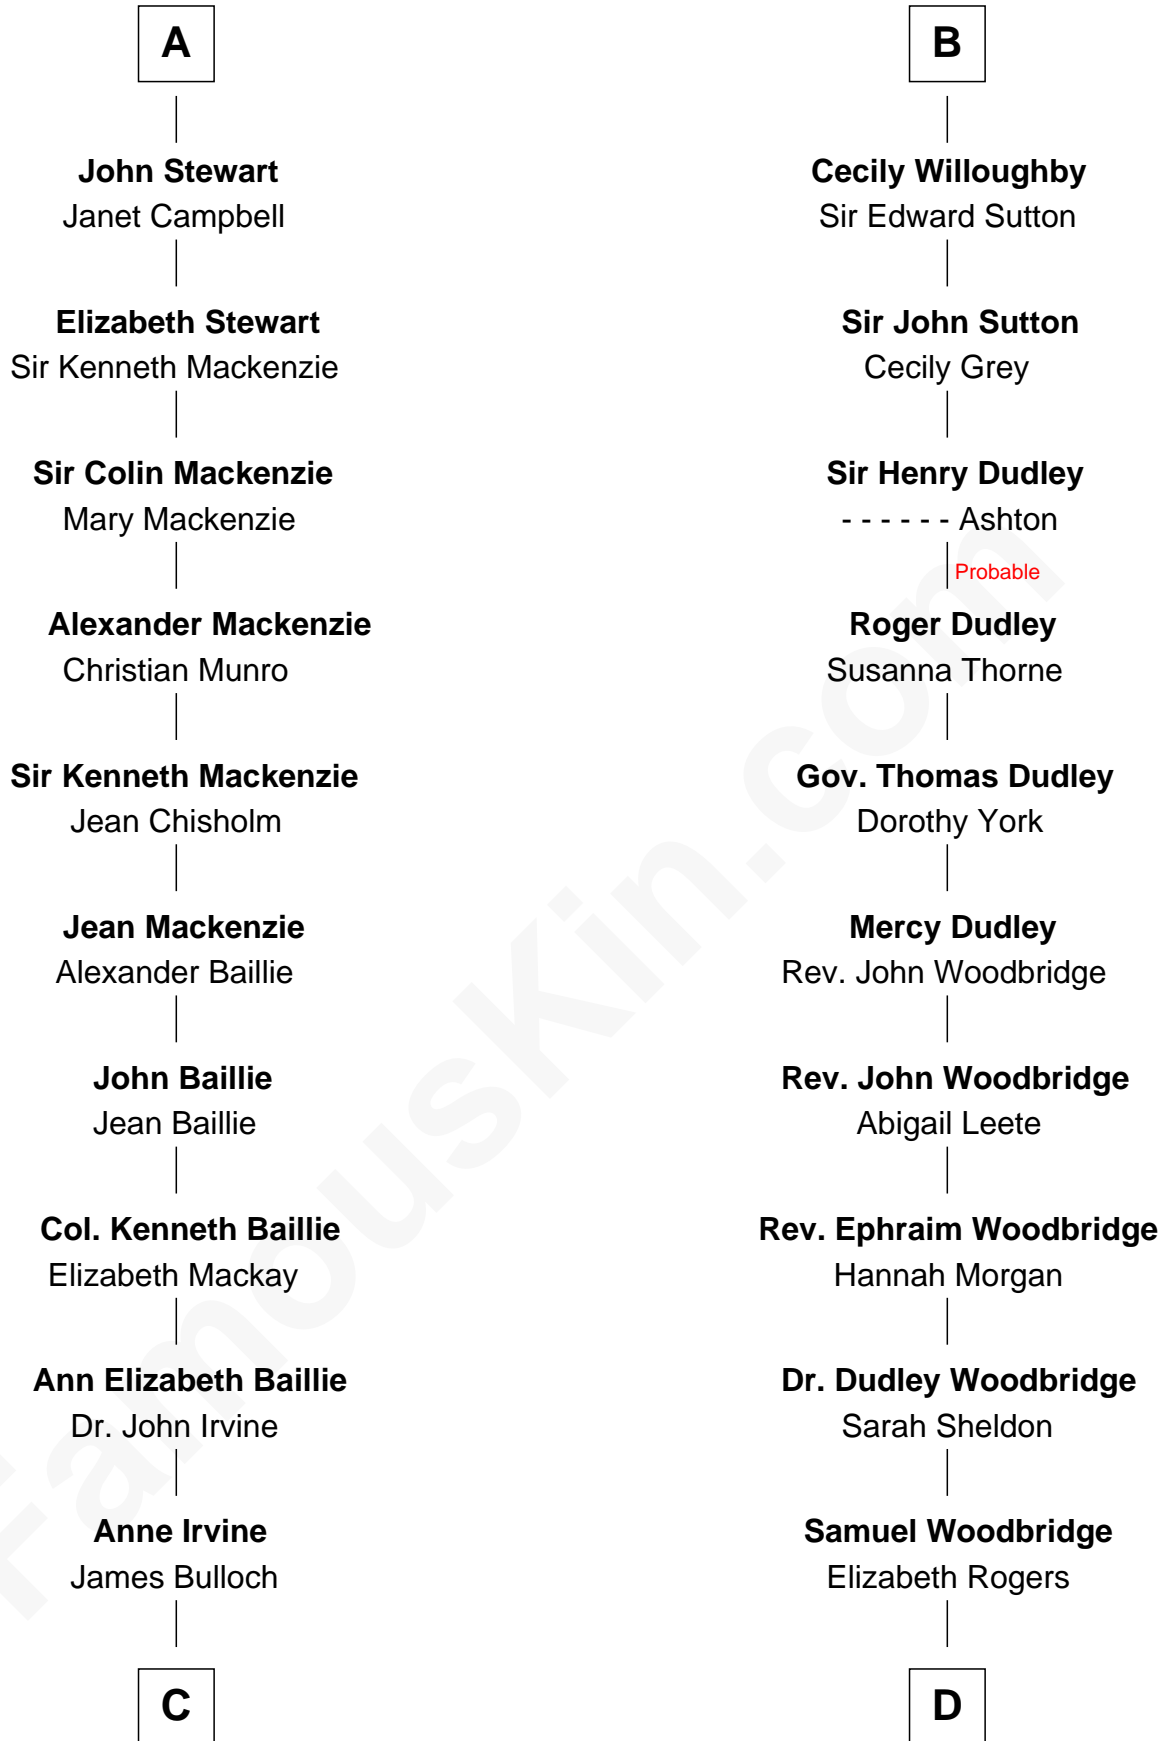

FamousKin.com

Relationship Chart of

Eleanor Roosevelt

First Lady of President Franklin D. Roosevelt

20th cousin 1 time removed of

Humphrey Bogart
Movie Actor

C

James Stephens Bulloch

Martha Stewart

Martha Bulloch

Theodore Roosevelt

Elliott Roosevelt

Anna Rebecca Hall

Eleanor Roosevelt

First Lady of Franklin Roosevelt

D

Charlotte Sophia Woodbridge

Dyer Perkins

Elizabeth Rogers Perkins

Harvey Humphrey

John Perkins Humphrey

Frances Dewey Churchill

Maud Humphrey

Dr. Belmont Deforest Bogart