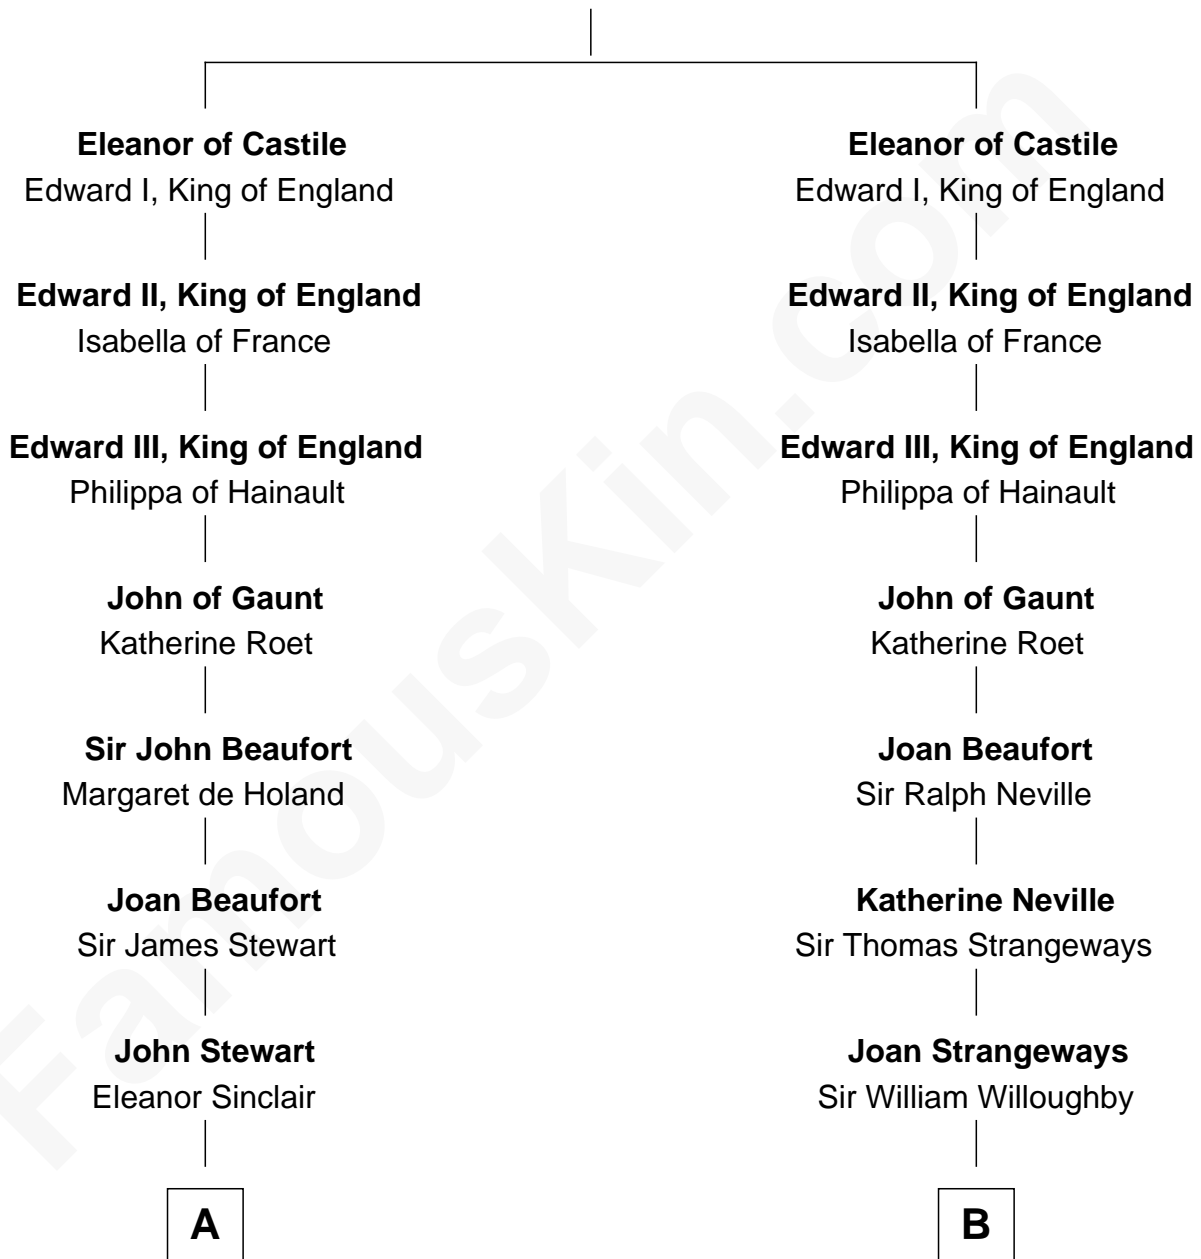

FamousKin.com

Relationship Chart of

Eleanor Roosevelt

First Lady of President Franklin D. Roosevelt

20th cousin 1 time removed of

Humphrey Bogart

Movie Actor

Ferdinand III, King of Castile
Joanna of Ponthieu

C

James Stephens Bulloch

Martha Stewart

Martha Bulloch

Theodore Roosevelt

Elliott Roosevelt

Anna Rebecca Hall

Eleanor Roosevelt

First Lady of Franklin Roosevelt

D

Charlotte Sophia Woodbridge

Dyer Perkins

Elizabeth Rogers Perkins

Harvey Humphrey

John Perkins Humphrey

Frances Dewey Churchill