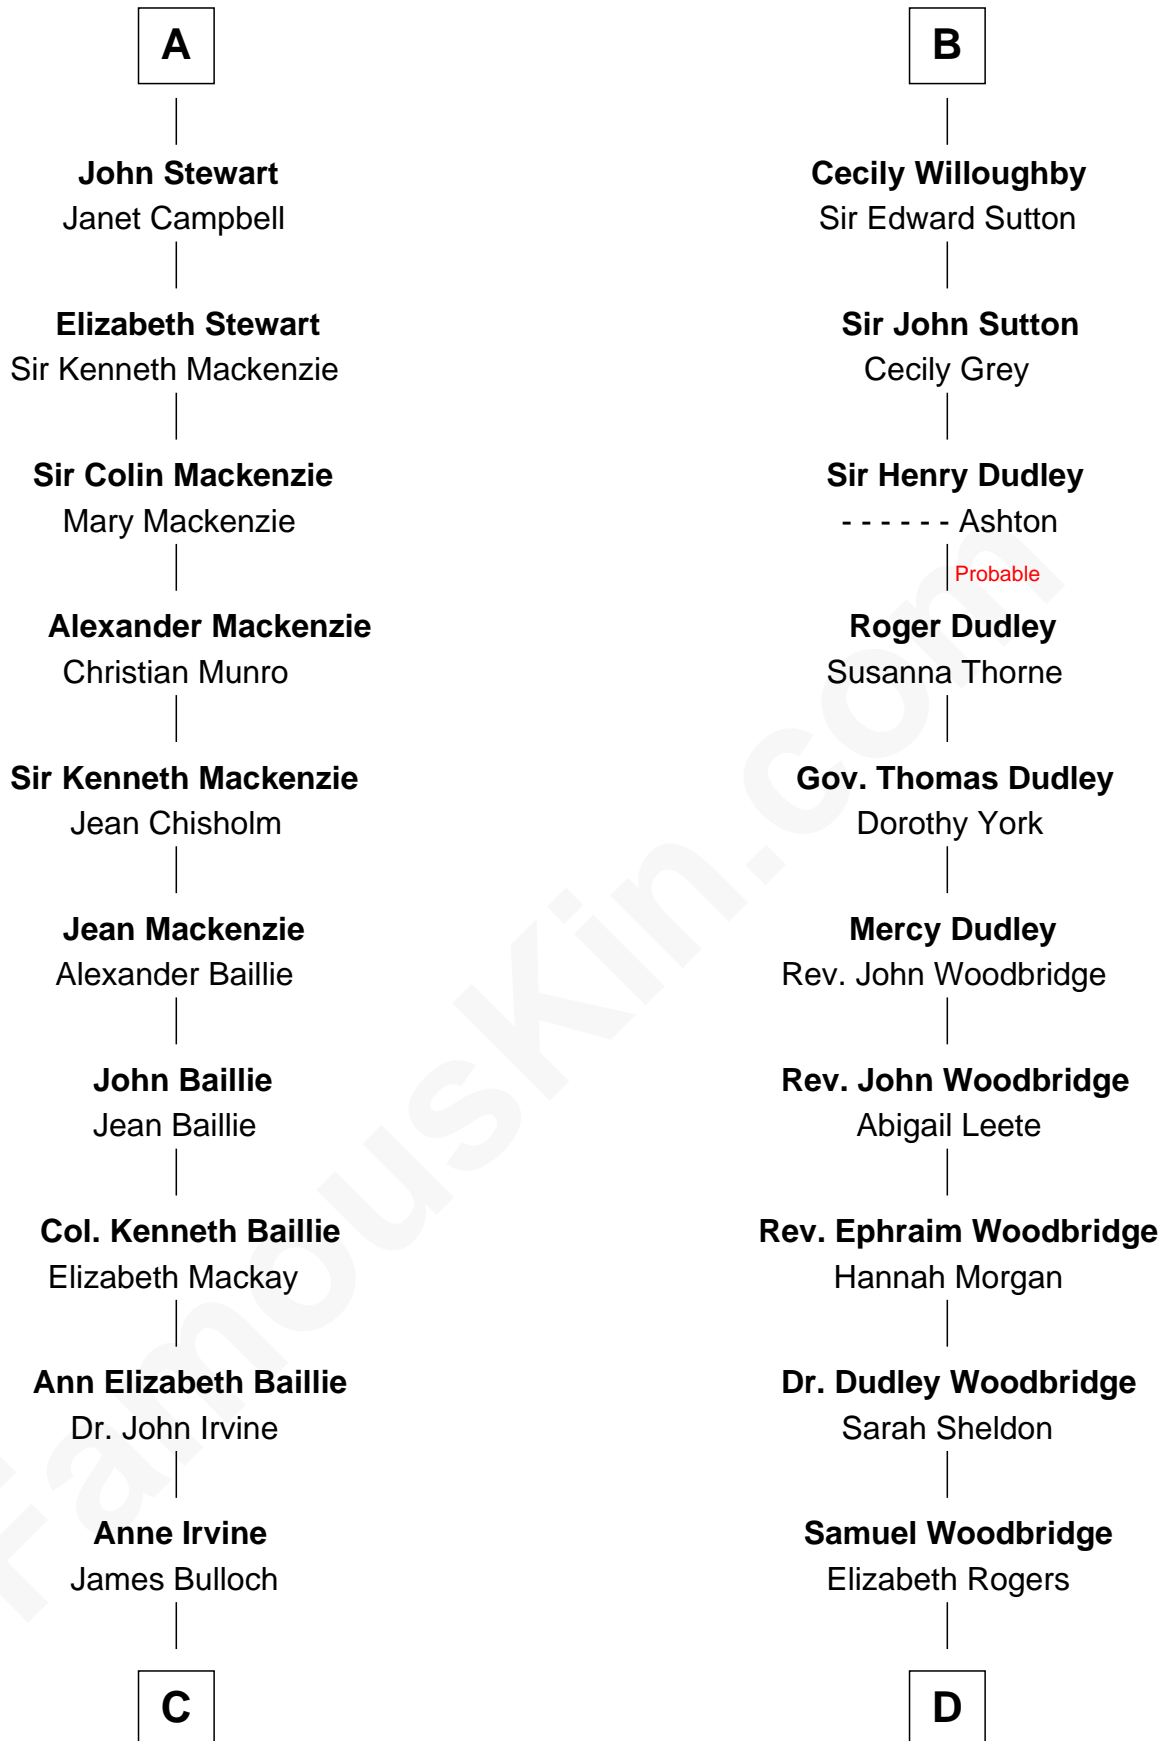

FamousKin.com

Relationship Chart of

Eleanor Roosevelt

First Lady of President Franklin D. Roosevelt

20th cousin 1 time removed of

Humphrey Bogart

Movie Actor

Ferdinand III, King of Castile
Joanna of Ponthieu

C

James Stephens Bulloch

Martha Stewart

Martha Bulloch

Theodore Roosevelt

Elliott Roosevelt

Anna Rebecca Hall

Eleanor Roosevelt

First Lady of Franklin Roosevelt

D

Charlotte Sophia Woodbridge

Dyer Perkins

Elizabeth Rogers Perkins

Harvey Humphrey

John Perkins Humphrey

Frances Dewey Churchill