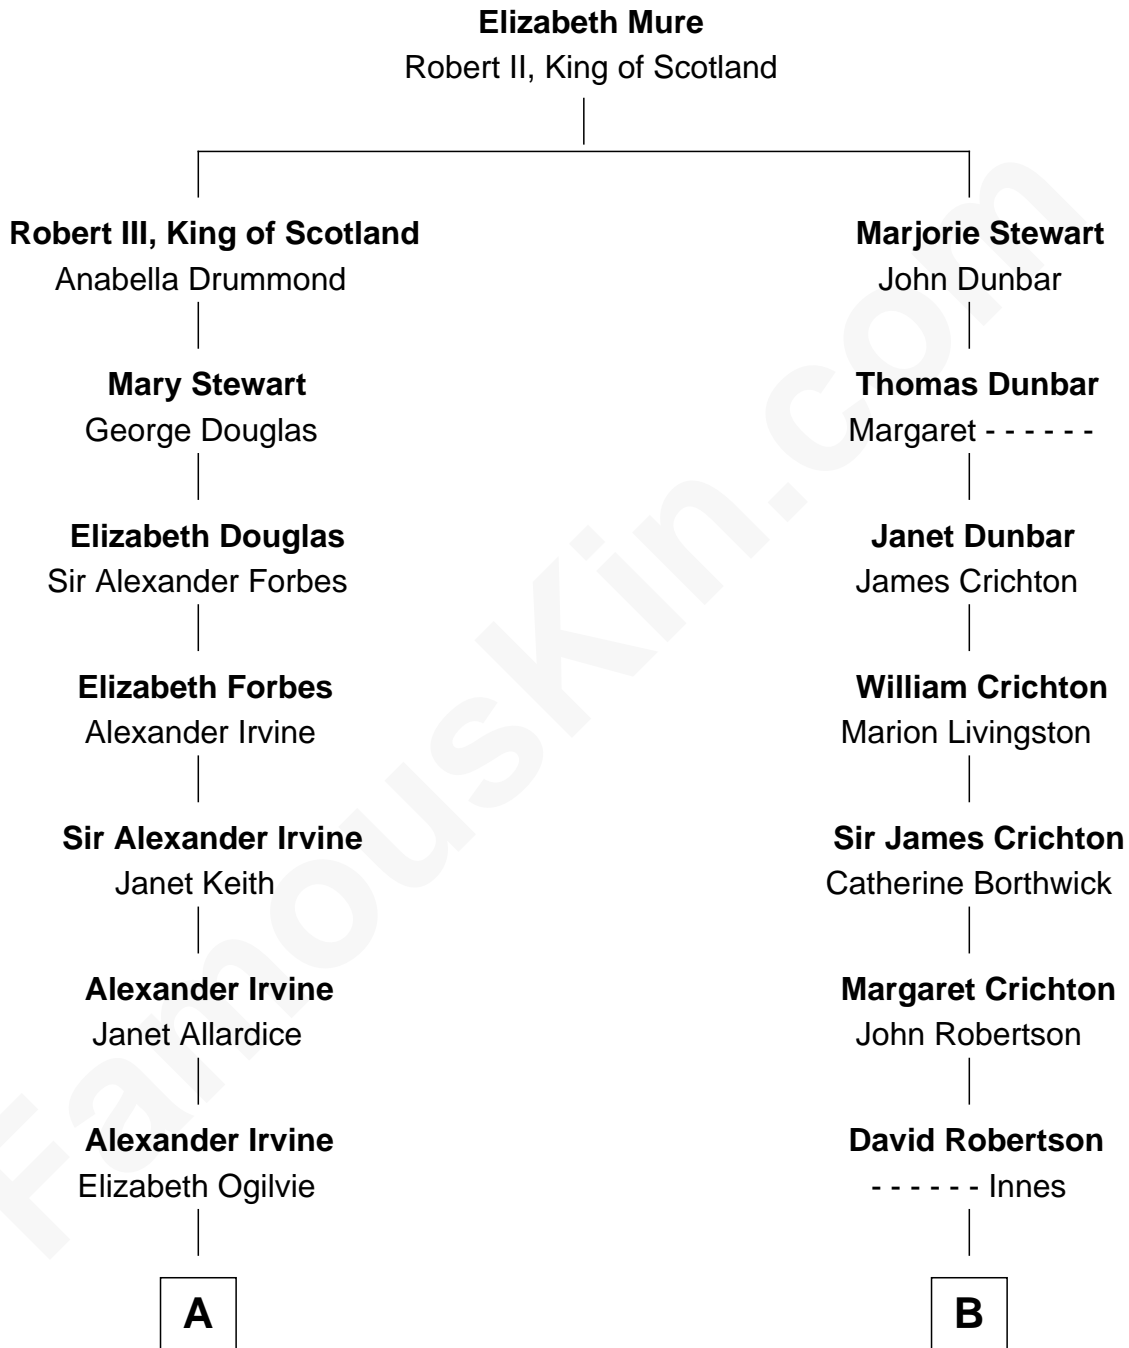

FamousKin.com

Relationship Chart of

Eleanor Roosevelt

First Lady of President Franklin D. Roosevelt

11th cousin 5 times removed of

Patrick Henry

1st and 6th Governor of Virginia

A