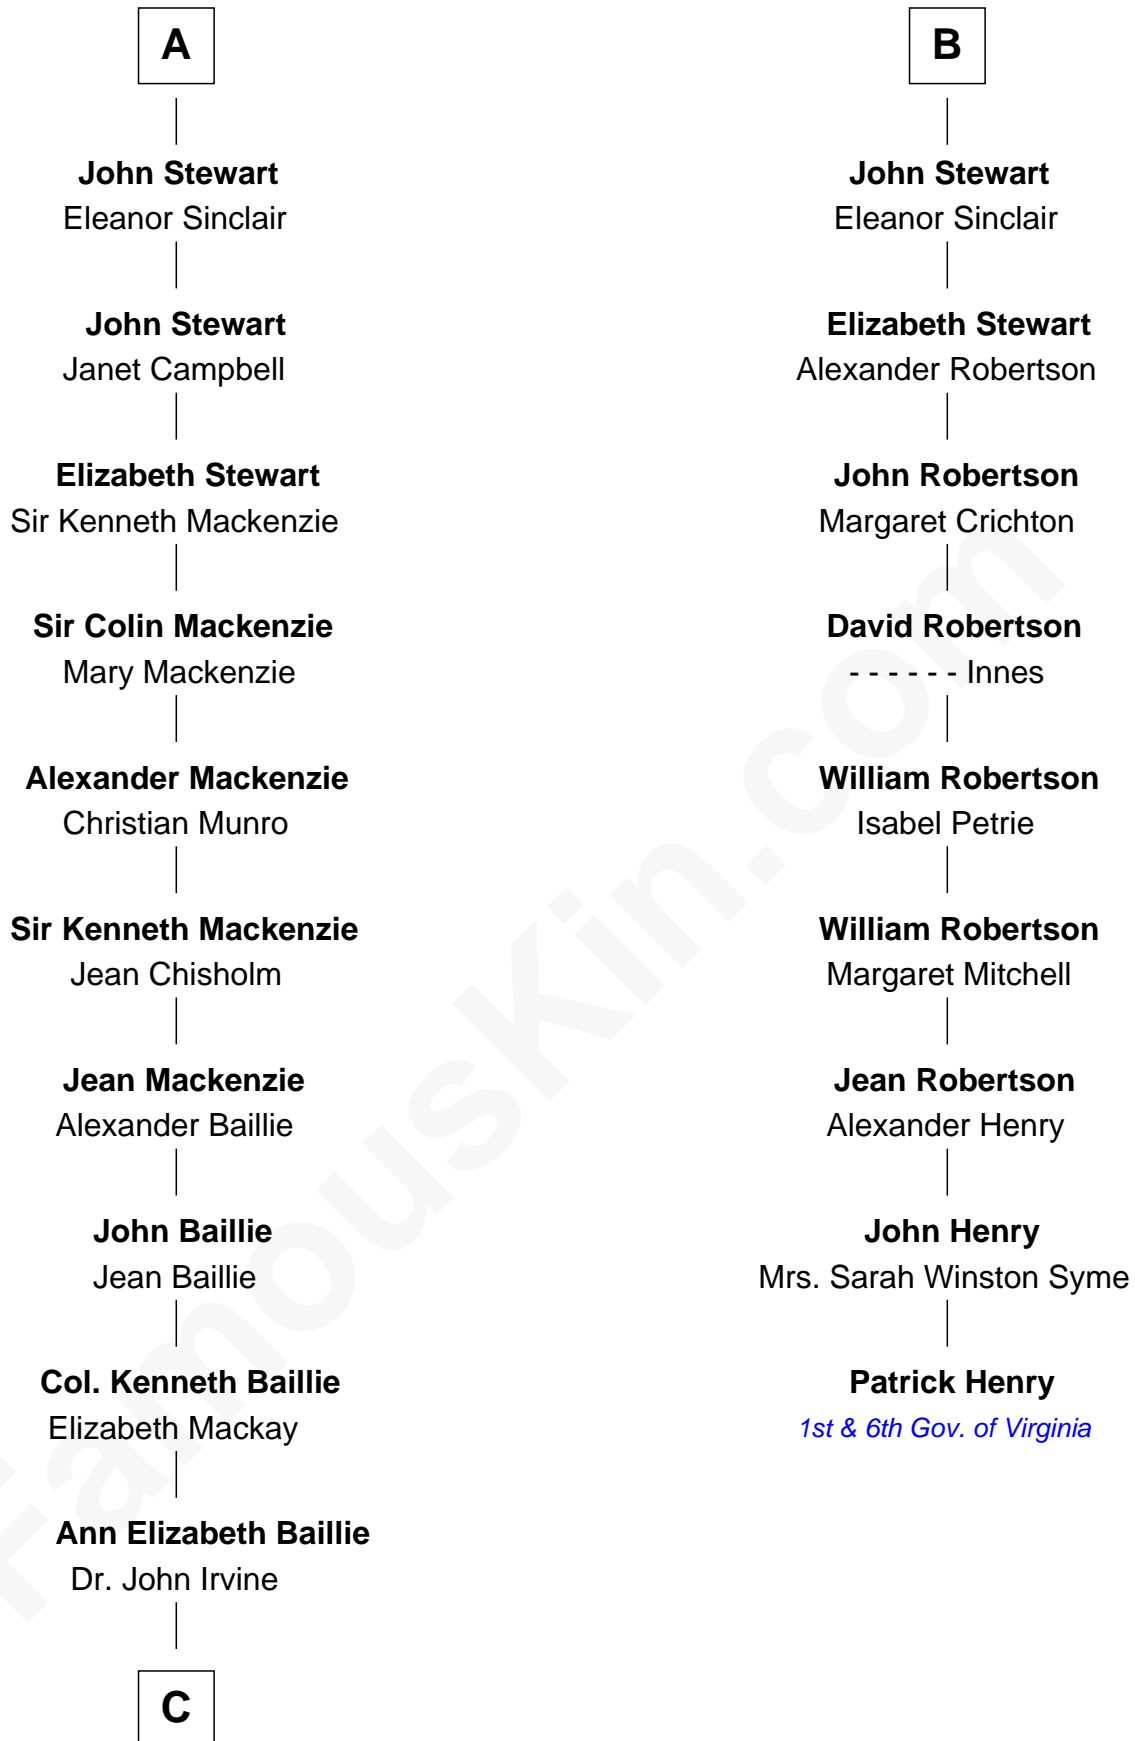

FamousKin.com

Relationship Chart of

Eleanor Roosevelt

First Lady of President Franklin D. Roosevelt

15th cousin 6 times removed of

Patrick Henry

1st and 6th Governor of Virginia

Henry II, Duke of Brabant
Marie of Hohenstaufen

Joan Beaufort
Sir James Stewart

A

Matilda of Brabant
Robert I, Count of Artois

Blanche of Artois
Edmund Plantagenet

Henry Plantagenet
Maud de Chaworth

Eleanor Plantagenet
Richard Fitzalan

Alice Fitzalan
Sir Thomas de Holand

Margaret de Holand
Sir John Beaufort

Joan Beaufort
Sir James Stewart

B

C

Anne Irvine
James Bulloch

James Stephens Bulloch
Martha Stewart

Martha Bulloch
Theodore Roosevelt

Elliott Roosevelt
Anna Rebecca Hall