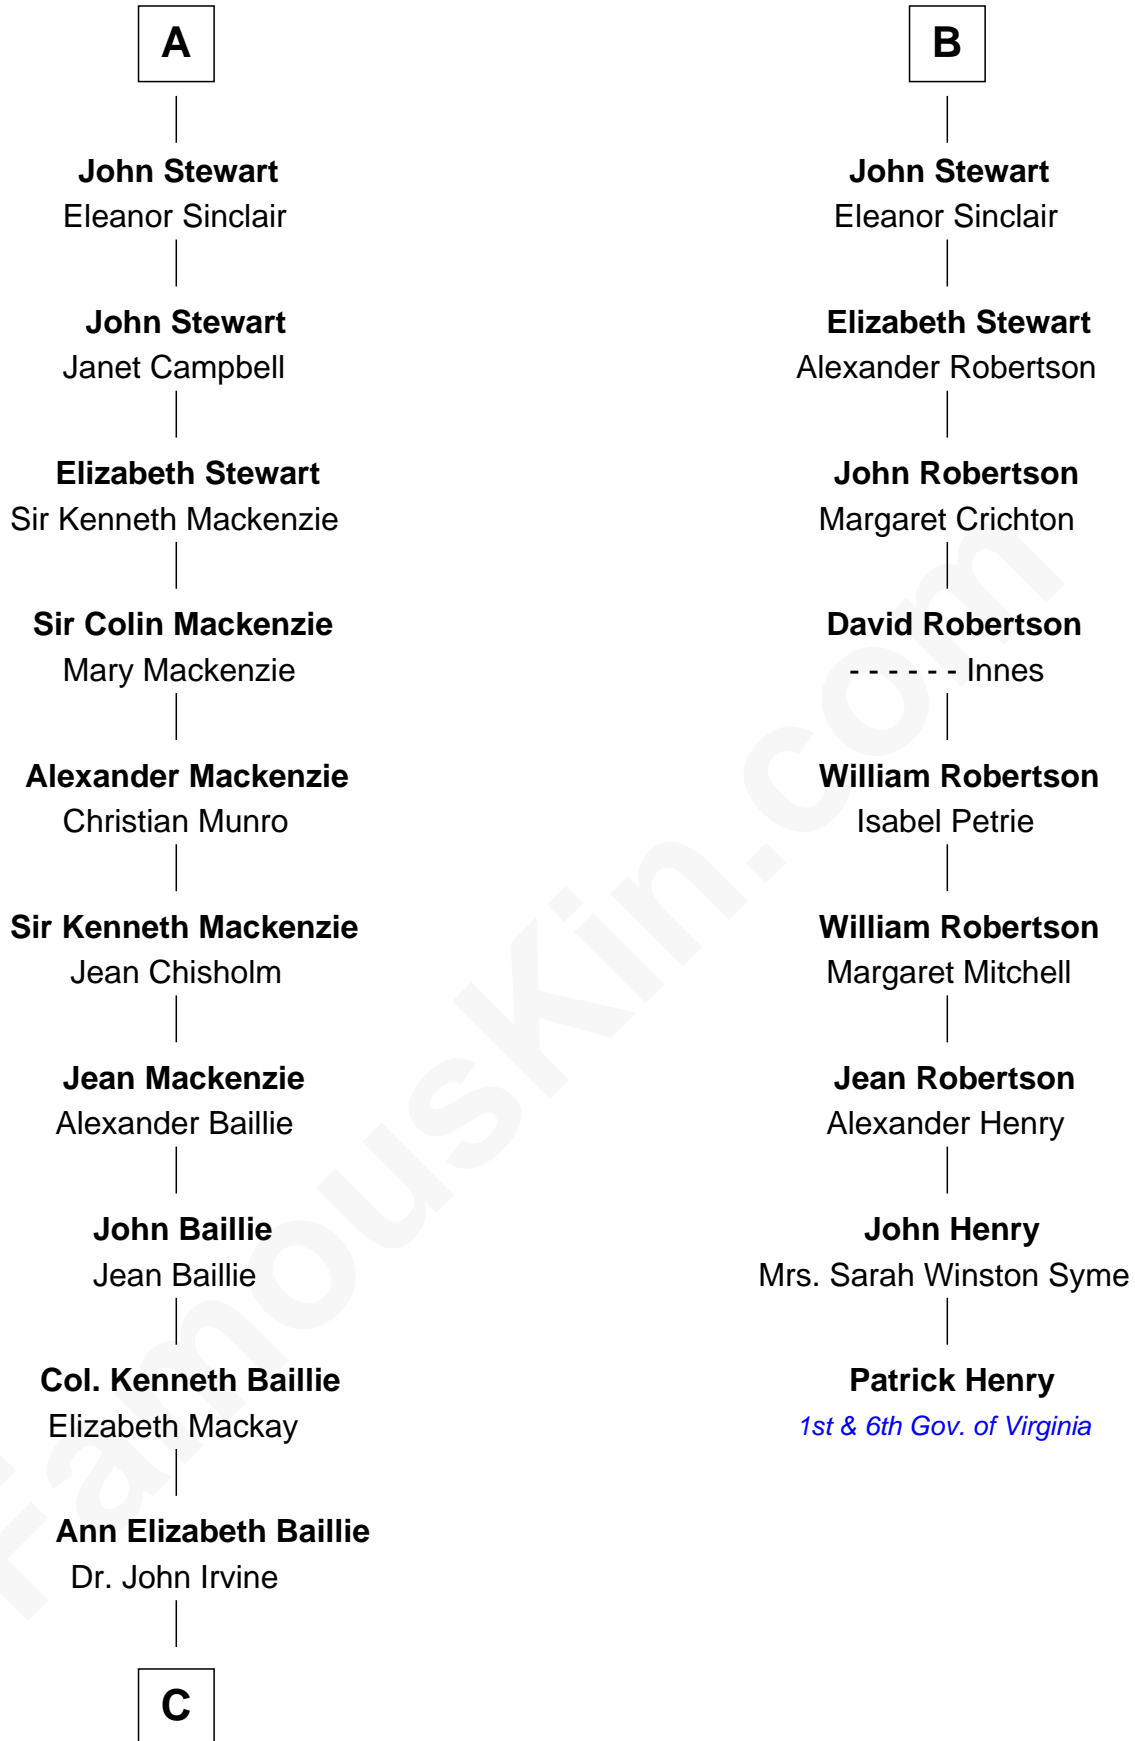

## Relationship Chart of

### Eleanor Roosevelt

*First Lady of President Franklin D. Roosevelt*

15th cousin 6 times removed of

### Patrick Henry

*1st and 6th Governor of Virginia*

**Louis VIII, King of France**

Blanche of Castile

**C**

**Anne Irvine**  
James Bulloch

**James Stephens Bulloch**  
Martha Stewart

**Martha Bulloch**  
Theodore Roosevelt

**Elliott Roosevelt**  
Anna Rebecca Hall

**Eleanor Roosevelt**  
*First Lady of Franklin Roosevelt*

FamousKin.com