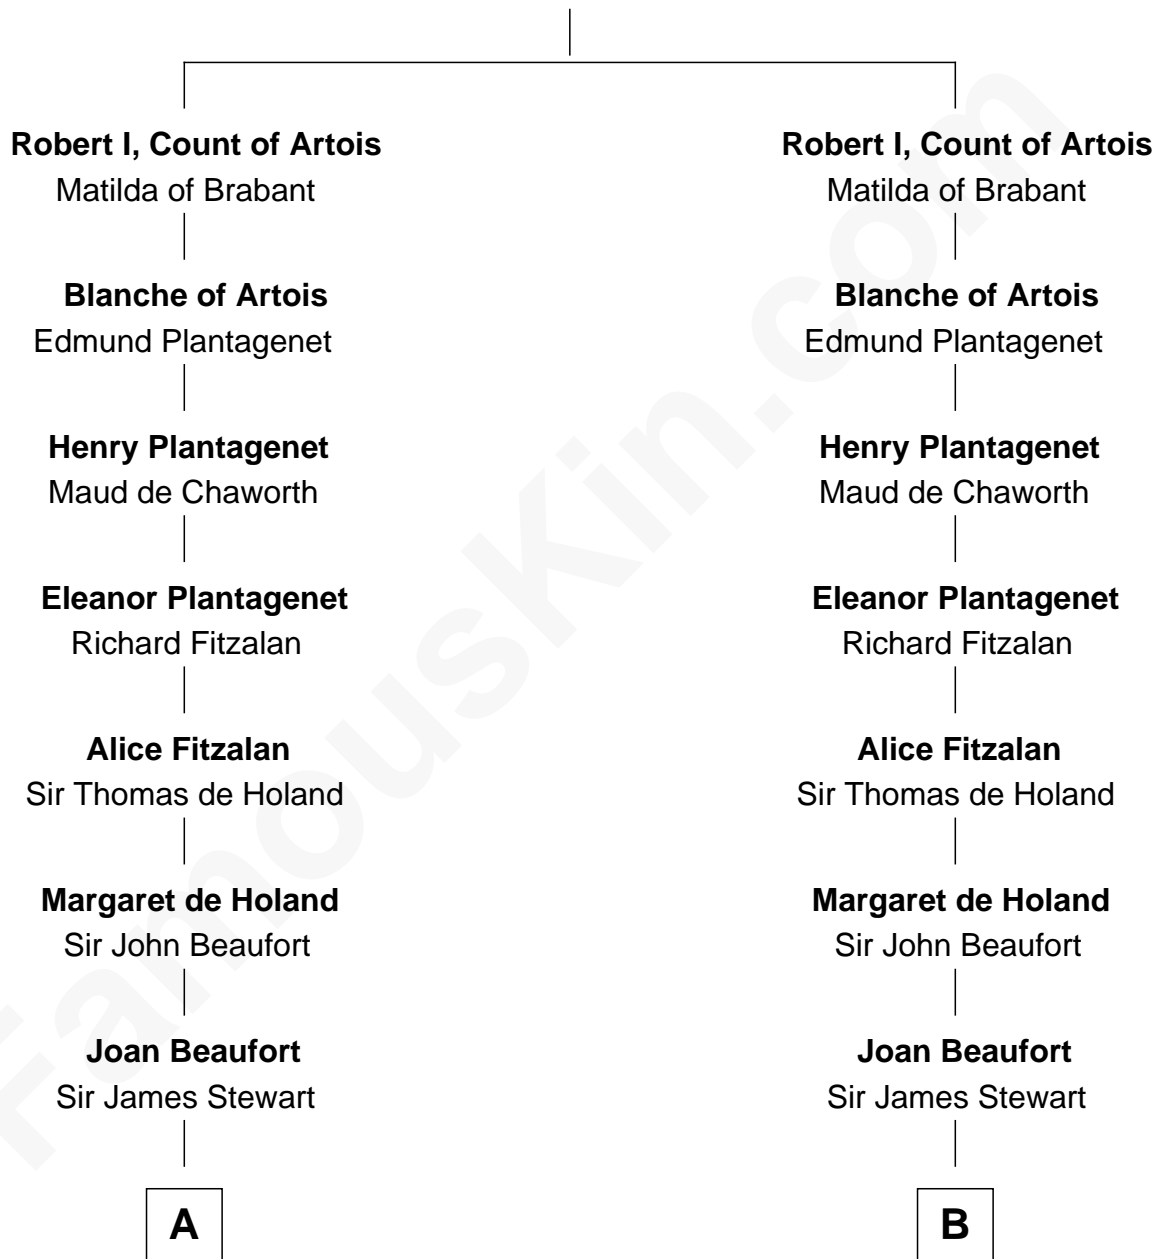

## Relationship Chart of

### Eleanor Roosevelt

*First Lady of President Franklin D. Roosevelt*

15th cousin 6 times removed of

### Patrick Henry

*1st and 6th Governor of Virginia*

**Louis VIII, King of France**

Blanche of Castile

**C**

**Anne Irvine**  
James Bulloch

**James Stephens Bulloch**  
Martha Stewart

**Martha Bulloch**  
Theodore Roosevelt