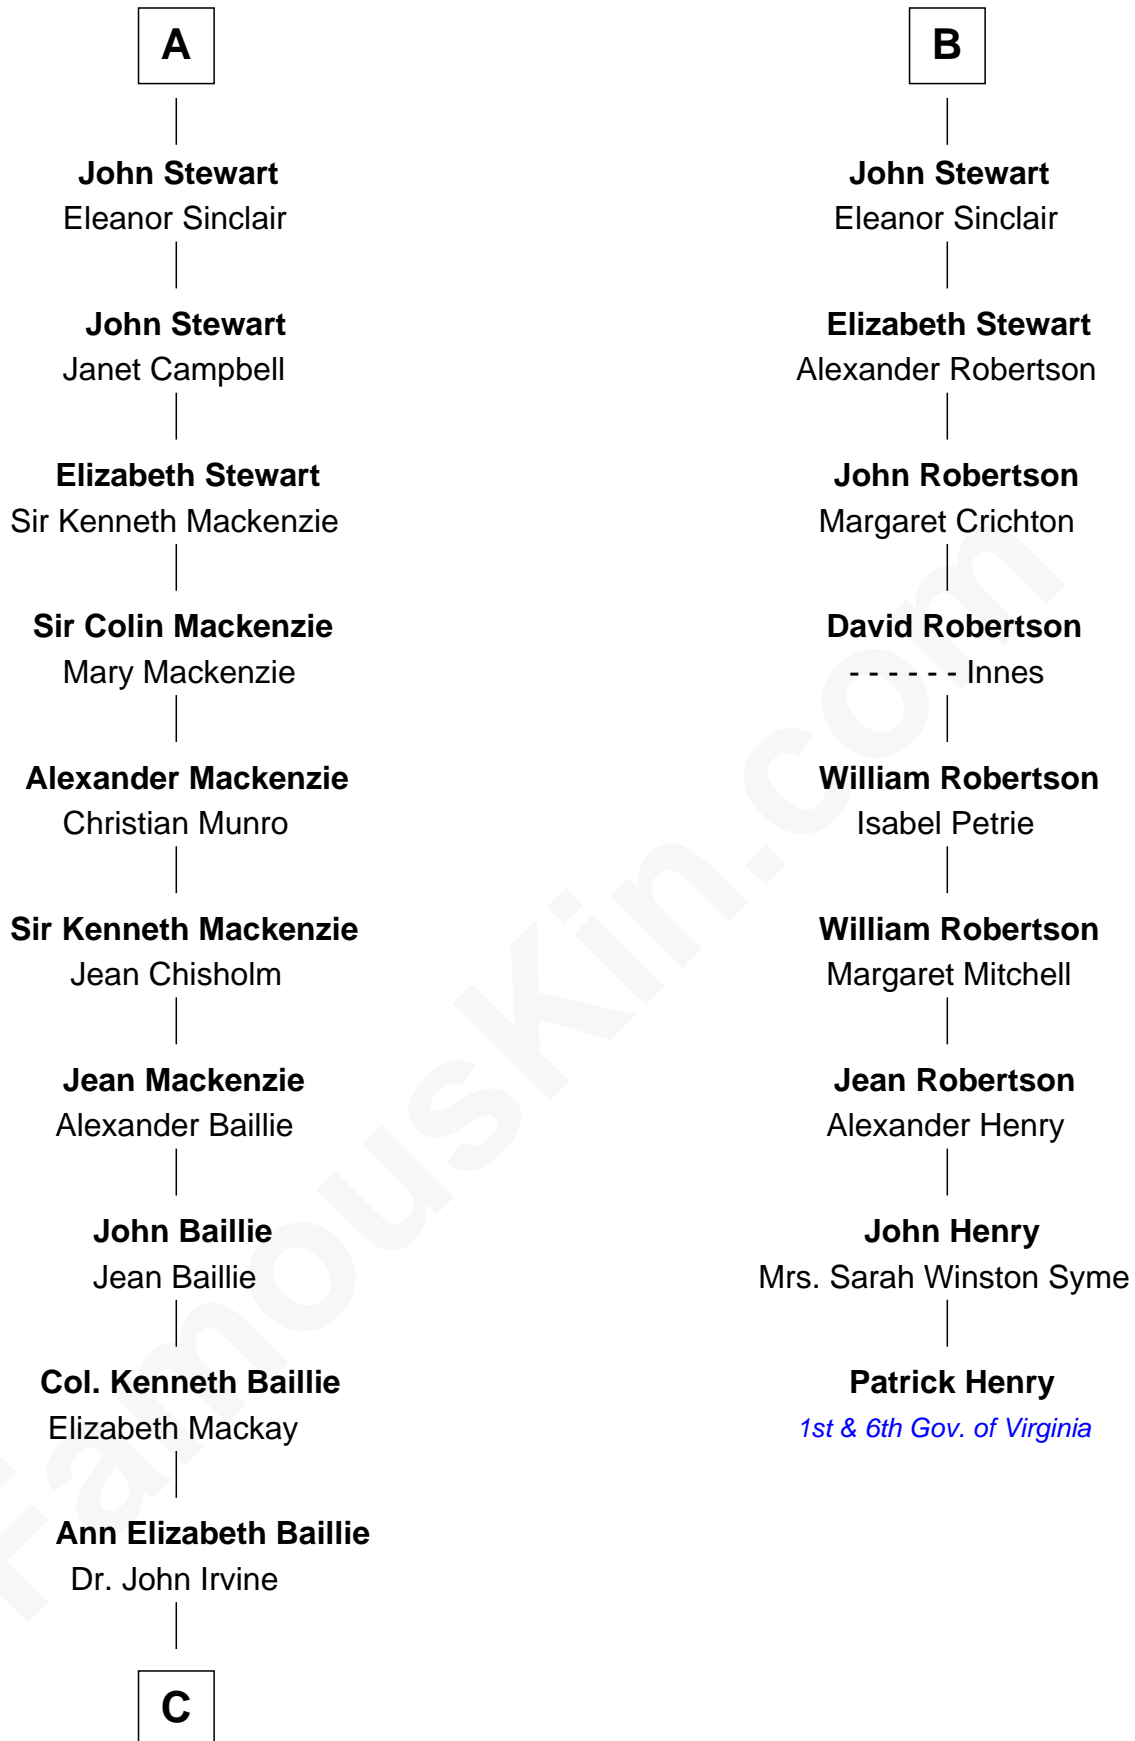

FamousKin.com

Relationship Chart of

Eleanor Roosevelt

First Lady of President Franklin D. Roosevelt

15th cousin 6 times removed of

Patrick Henry

1st and 6th Governor of Virginia

James I, King of Aragon

Yolanda of Hungary

C

Anne Irvine
James Bulloch

James Stephens Bulloch
Martha Stewart

Martha Bulloch
Theodore Roosevelt

Elliott Roosevelt
Anna Rebecca Hall

Eleanor Roosevelt
First Lady of Franklin Roosevelt

FamousKin.com