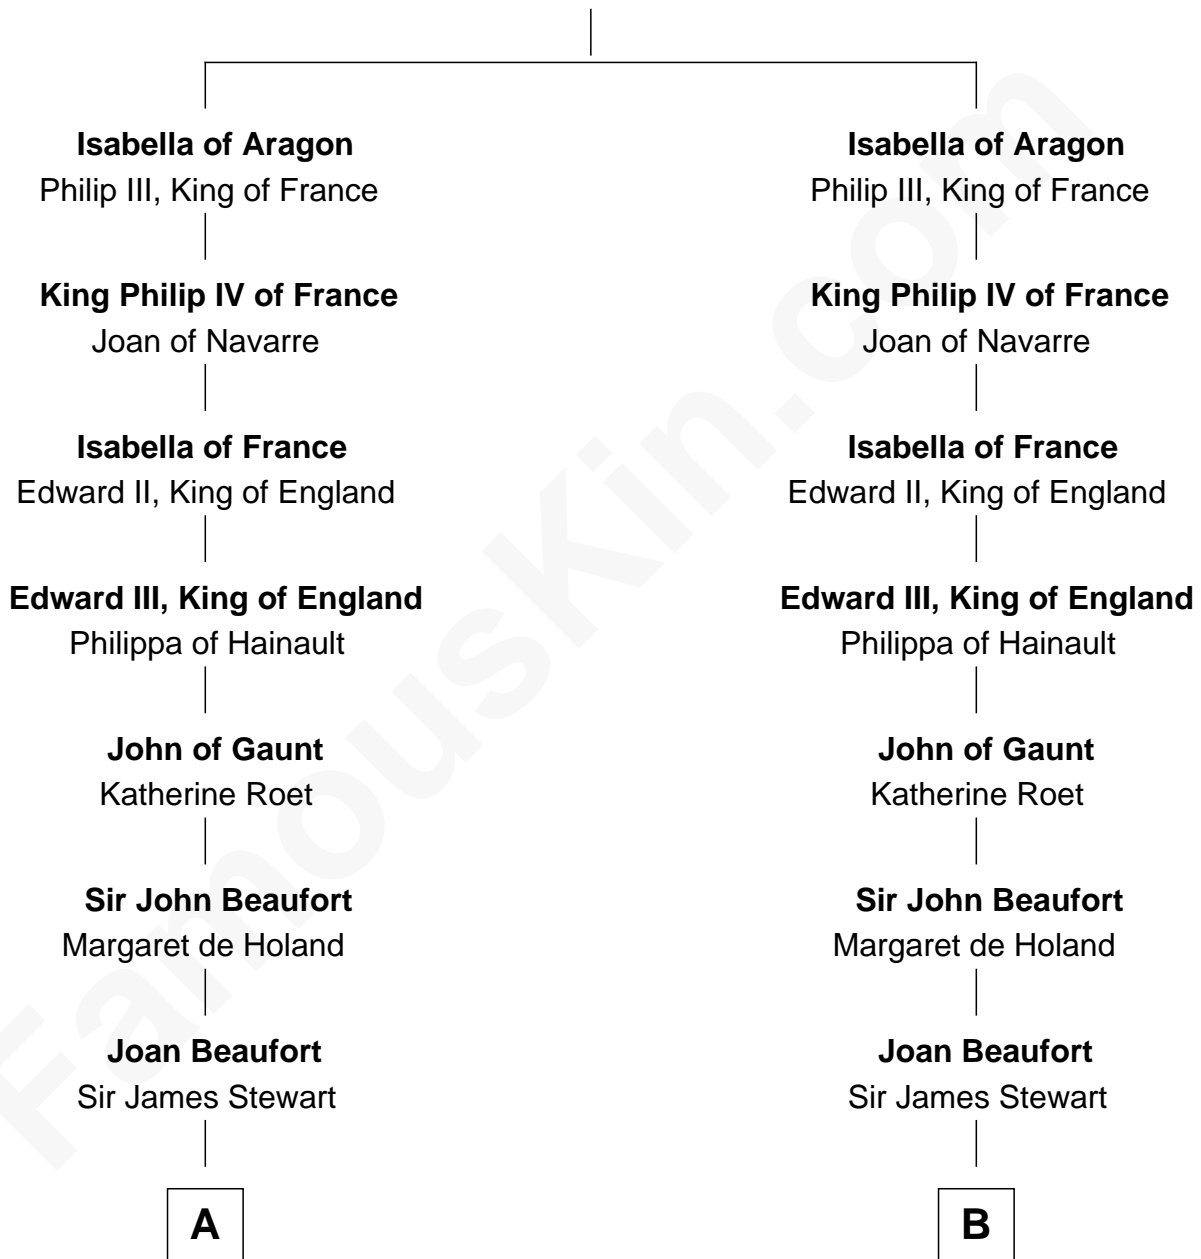

FamousKin.com

Relationship Chart of

Eleanor Roosevelt

First Lady of President Franklin D. Roosevelt

15th cousin 6 times removed of

Patrick Henry

1st and 6th Governor of Virginia

James I, King of Aragon

Yolanda of Hungary

C

Anne Irvine
James Bulloch

James Stephens Bulloch
Martha Stewart

Martha Bulloch
Theodore Roosevelt

Elliott Roosevelt
Anna Rebecca Hall

Eleanor Roosevelt
First Lady of Franklin Roosevelt

FamousKin.com