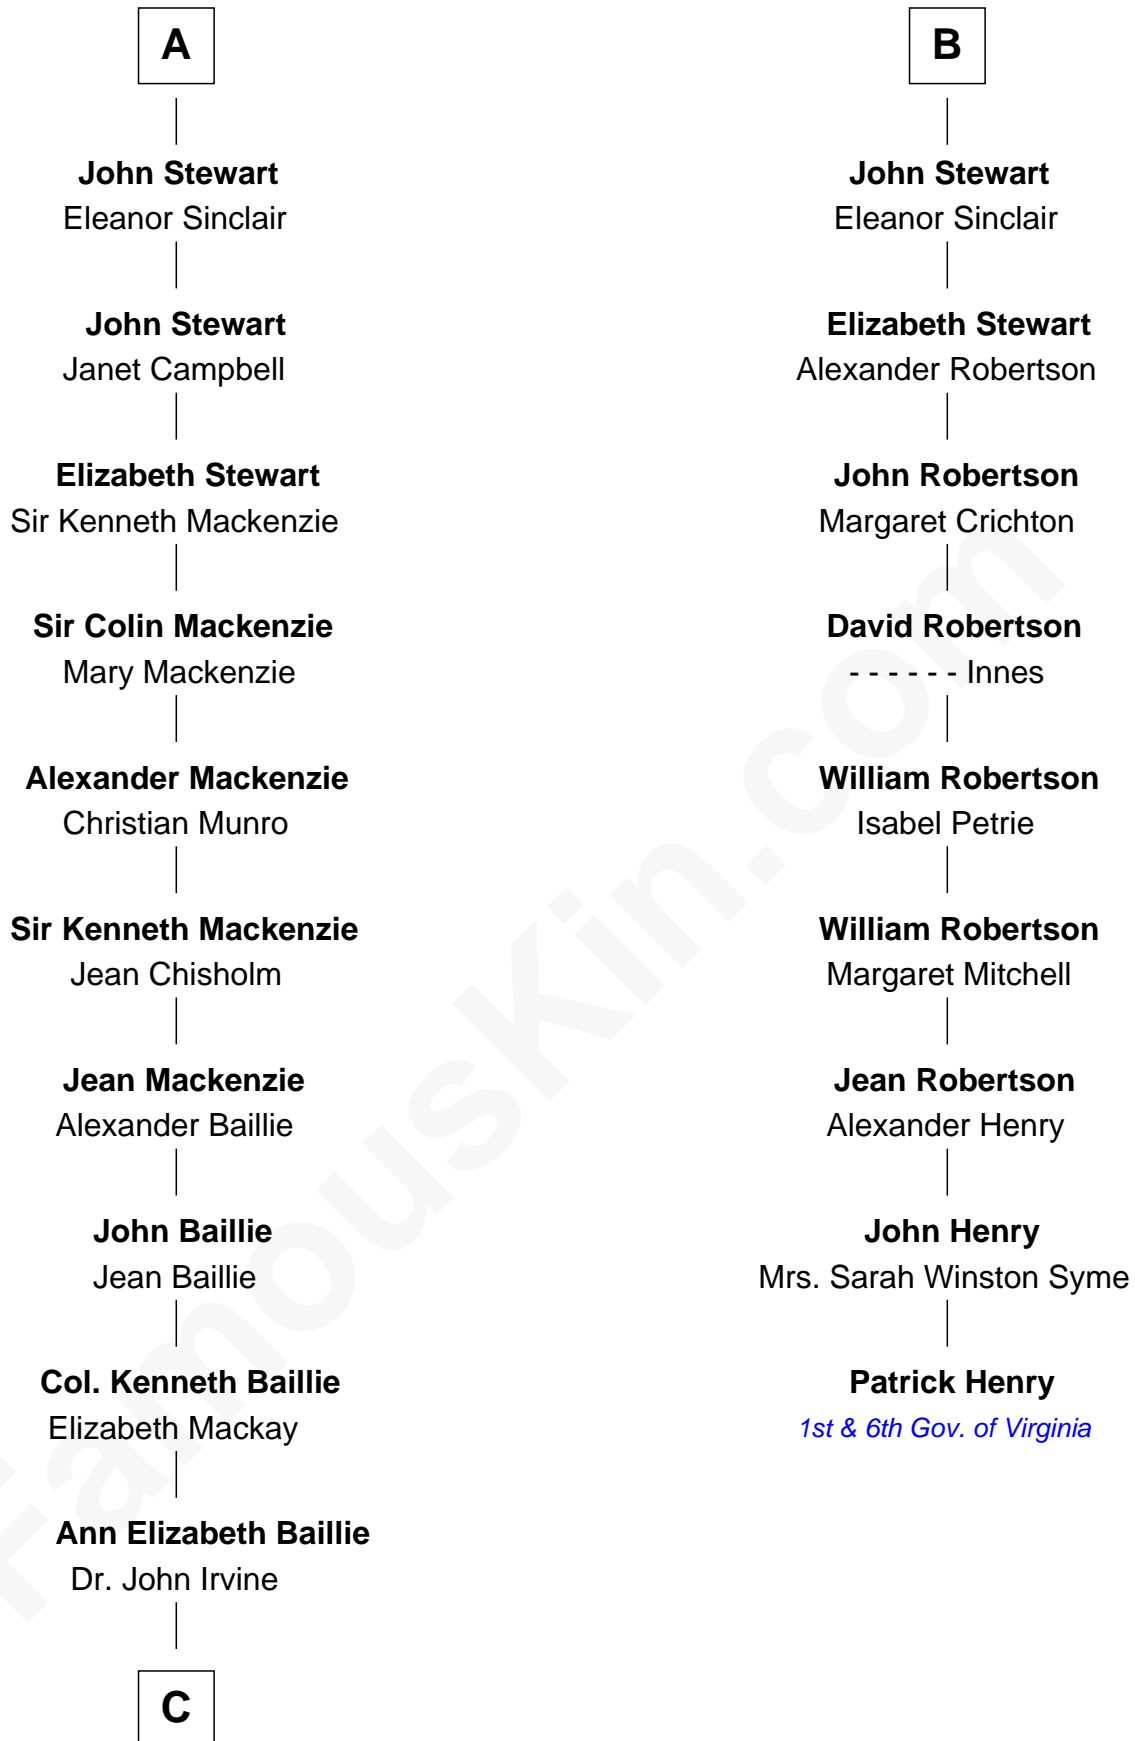

FamousKin.com

Relationship Chart of

Eleanor Roosevelt

First Lady of President Franklin D. Roosevelt

15th cousin 6 times removed of

Patrick Henry

1st and 6th Governor of Virginia

C

Anne Irvine
James Bulloch

James Stephens Bulloch
Martha Stewart

Martha Bulloch
Theodore Roosevelt

Elliott Roosevelt
Anna Rebecca Hall

Eleanor Roosevelt
First Lady of Franklin Roosevelt

FamousKin.com