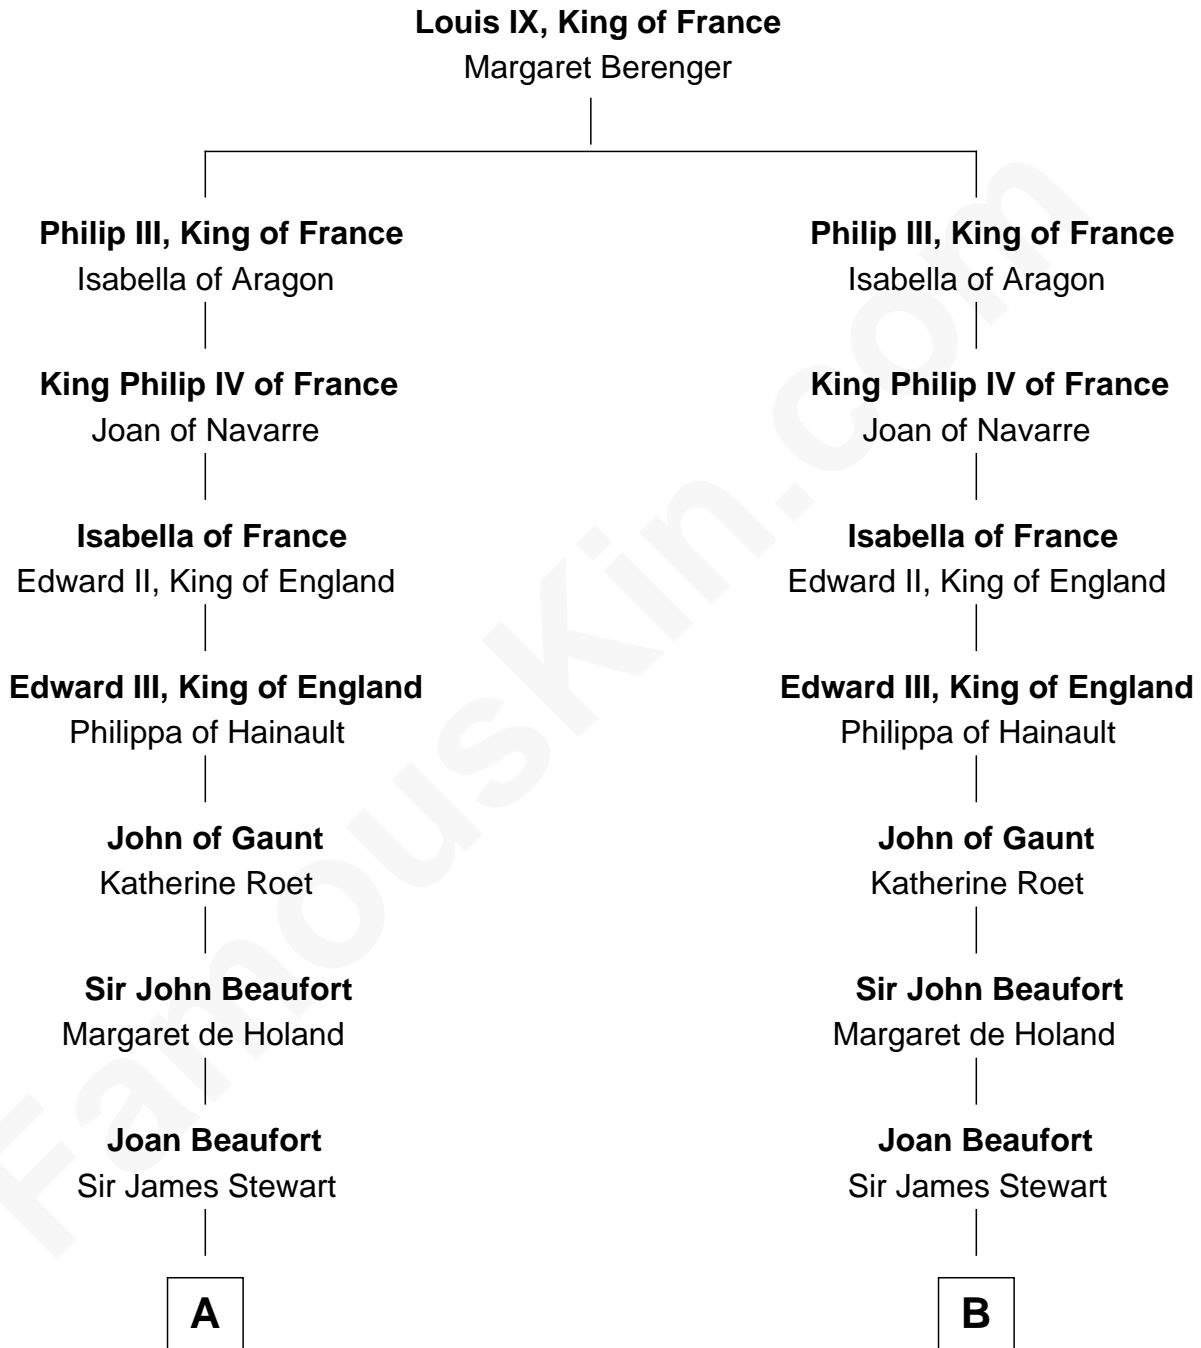

FamousKin.com

Relationship Chart of

Eleanor Roosevelt

First Lady of President Franklin D. Roosevelt

15th cousin 6 times removed of

Patrick Henry

1st and 6th Governor of Virginia

C

Anne Irvine
James Bulloch

James Stephens Bulloch
Martha Stewart

Martha Bulloch
Theodore Roosevelt

Elliott Roosevelt
Anna Rebecca Hall

Eleanor Roosevelt
First Lady of Franklin Roosevelt

FamousKin.com