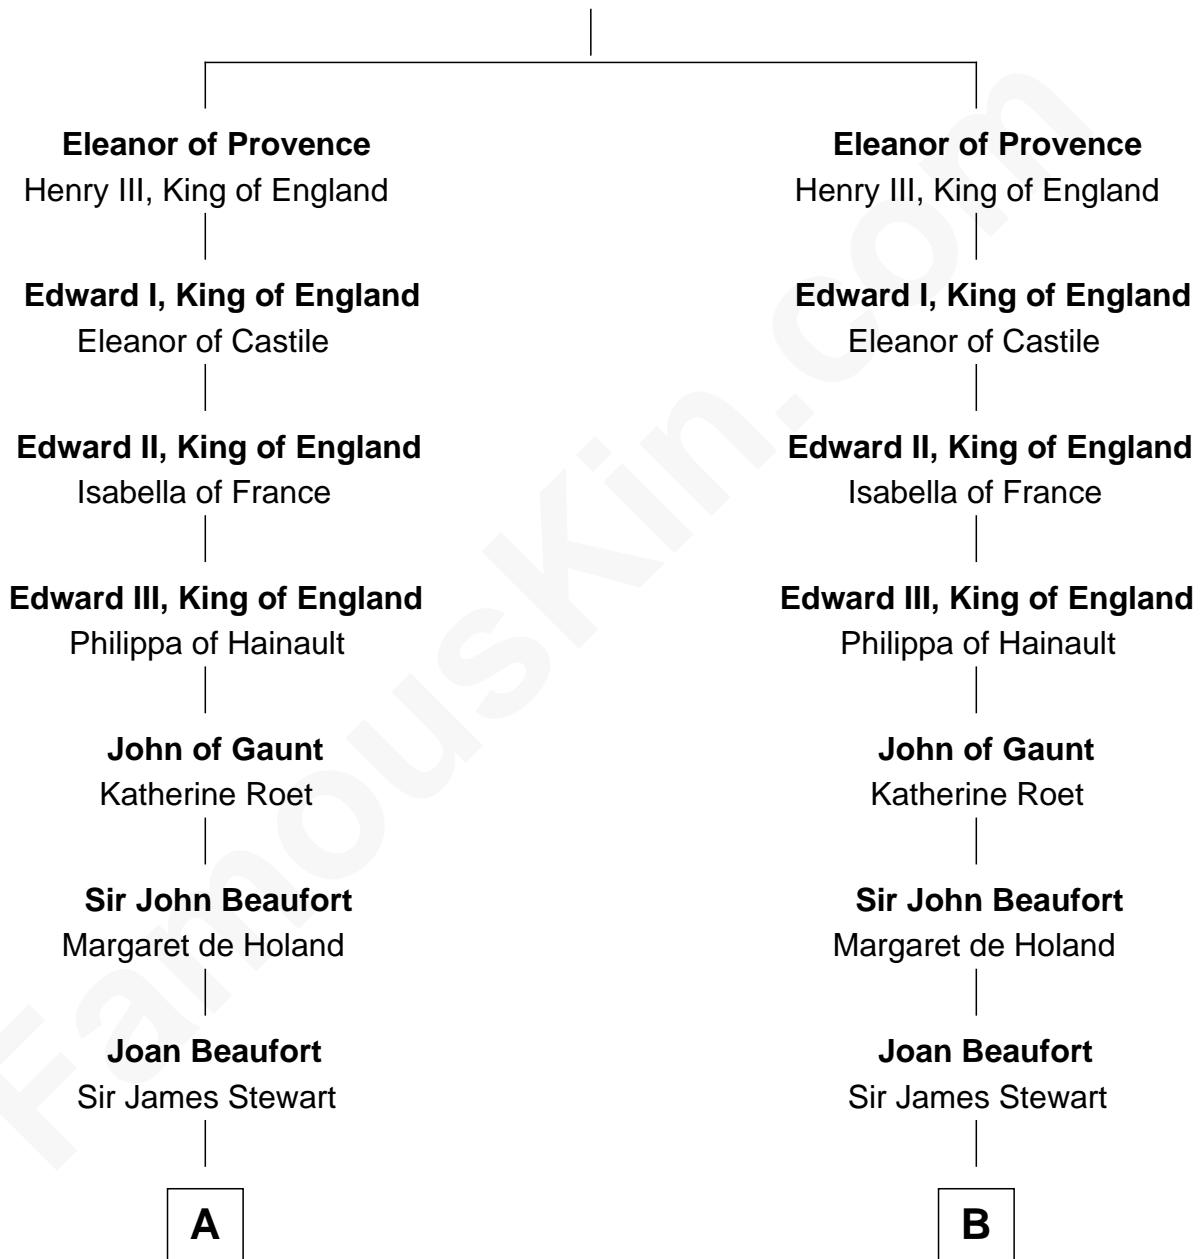

FamousKin.com

Relationship Chart of

Eleanor Roosevelt

First Lady of President Franklin D. Roosevelt

15th cousin 6 times removed of

Patrick Henry

1st and 6th Governor of Virginia

Ramon Berenguer IV of Provence

Beatrice of Savoy

C

Anne Irvine
James Bulloch

James Stephens Bulloch
Martha Stewart

Martha Bulloch
Theodore Roosevelt

Elliott Roosevelt
Anna Rebecca Hall

Eleanor Roosevelt
First Lady of Franklin Roosevelt

FamousKin.com