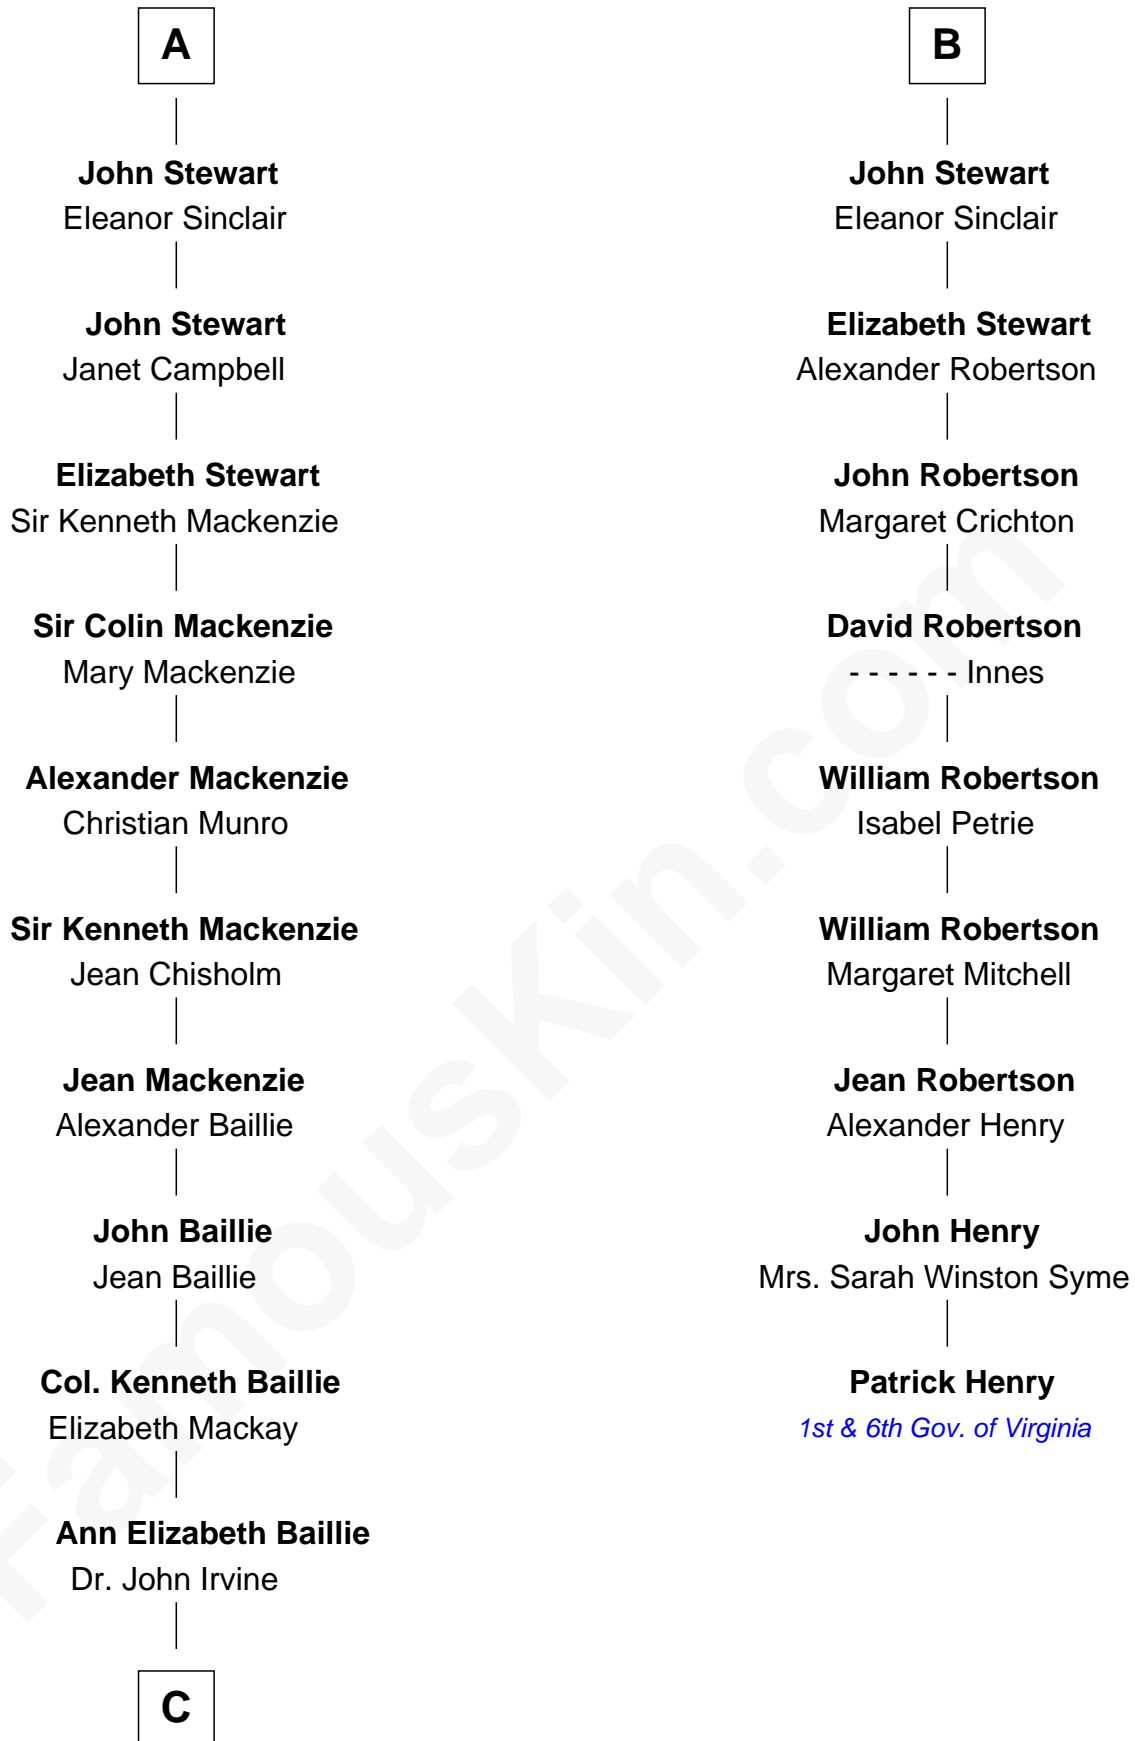

FamousKin.com

Relationship Chart of

Eleanor Roosevelt

First Lady of President Franklin D. Roosevelt

15th cousin 6 times removed of

Patrick Henry

1st and 6th Governor of Virginia

Ramon Berenguer IV of Provence

Beatrice of Savoy

C

Anne Irvine
James Bulloch

James Stephens Bulloch
Martha Stewart

Martha Bulloch
Theodore Roosevelt

Elliott Roosevelt
Anna Rebecca Hall

Eleanor Roosevelt
First Lady of Franklin Roosevelt

FamousKin.com