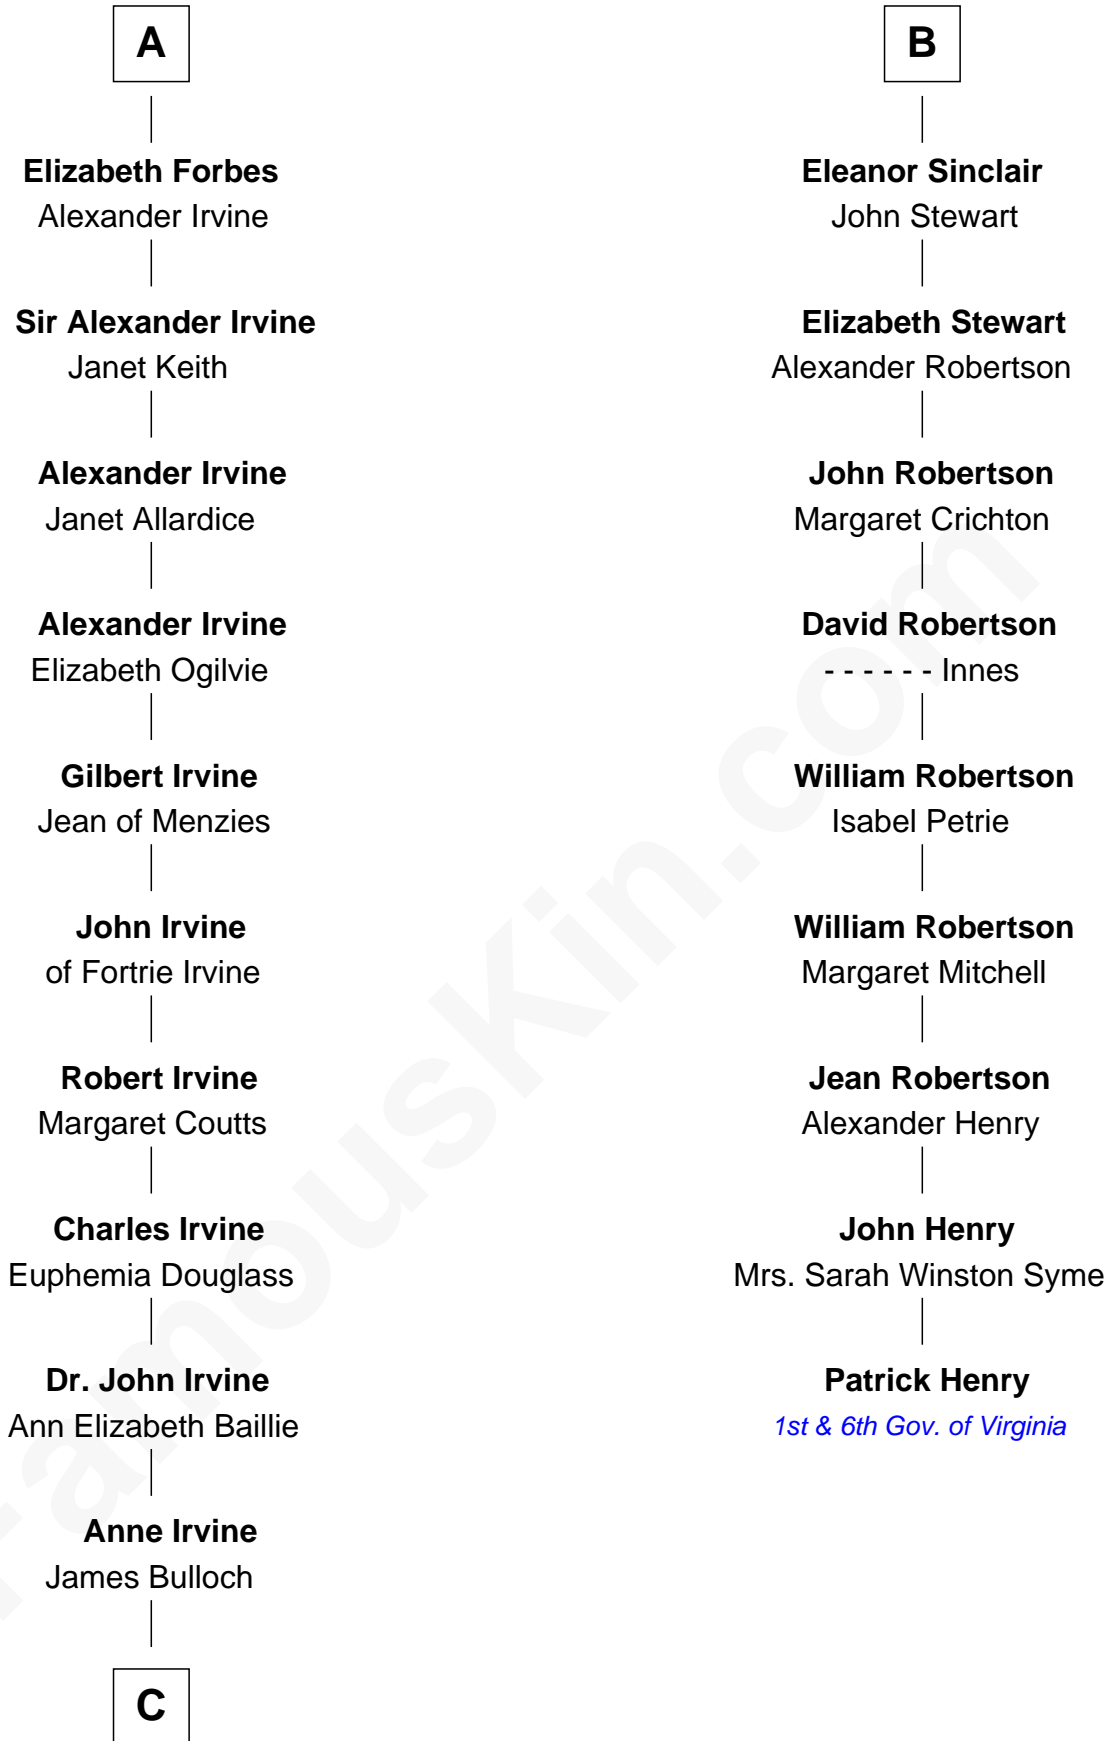

FamousKin.com

Relationship Chart of

Eleanor Roosevelt

First Lady of President Franklin D. Roosevelt

15th cousin 5 times removed of

Patrick Henry

1st and 6th Governor of Virginia

C

James Stephens Bulloch

Martha Stewart

Martha Bulloch

Theodore Roosevelt

Elliott Roosevelt

Anna Rebecca Hall

Eleanor Roosevelt

First Lady of Franklin Roosevelt