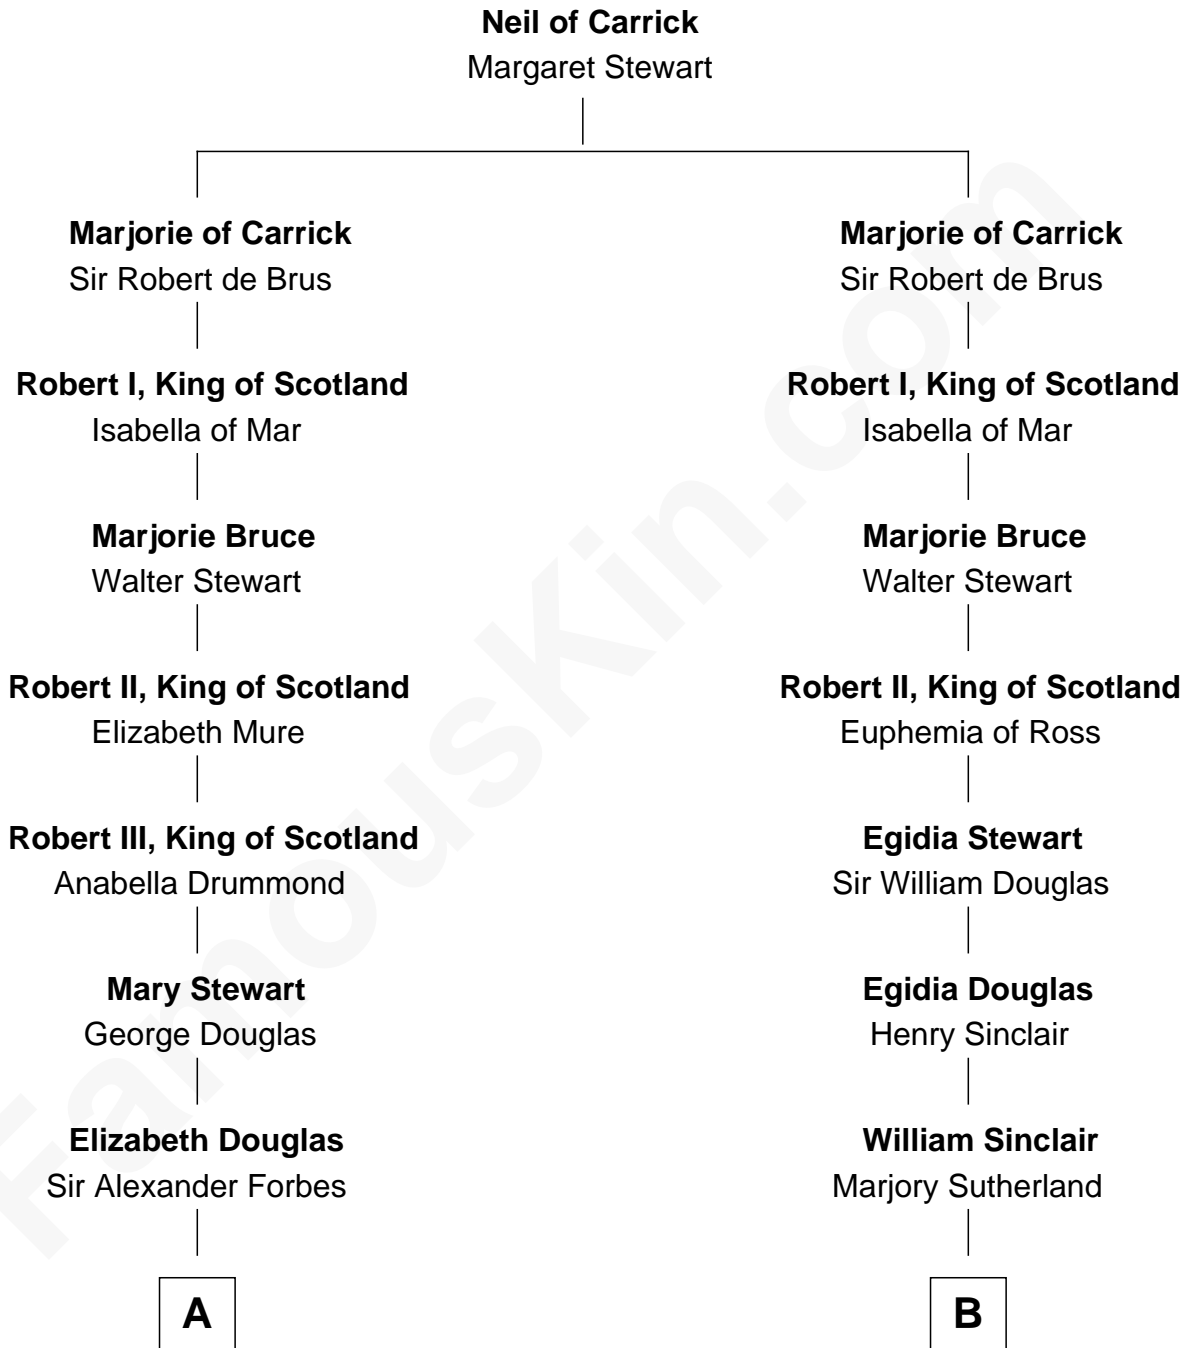

FamousKin.com

Relationship Chart of

Eleanor Roosevelt

First Lady of President Franklin D. Roosevelt

15th cousin 5 times removed of

Patrick Henry

1st and 6th Governor of Virginia