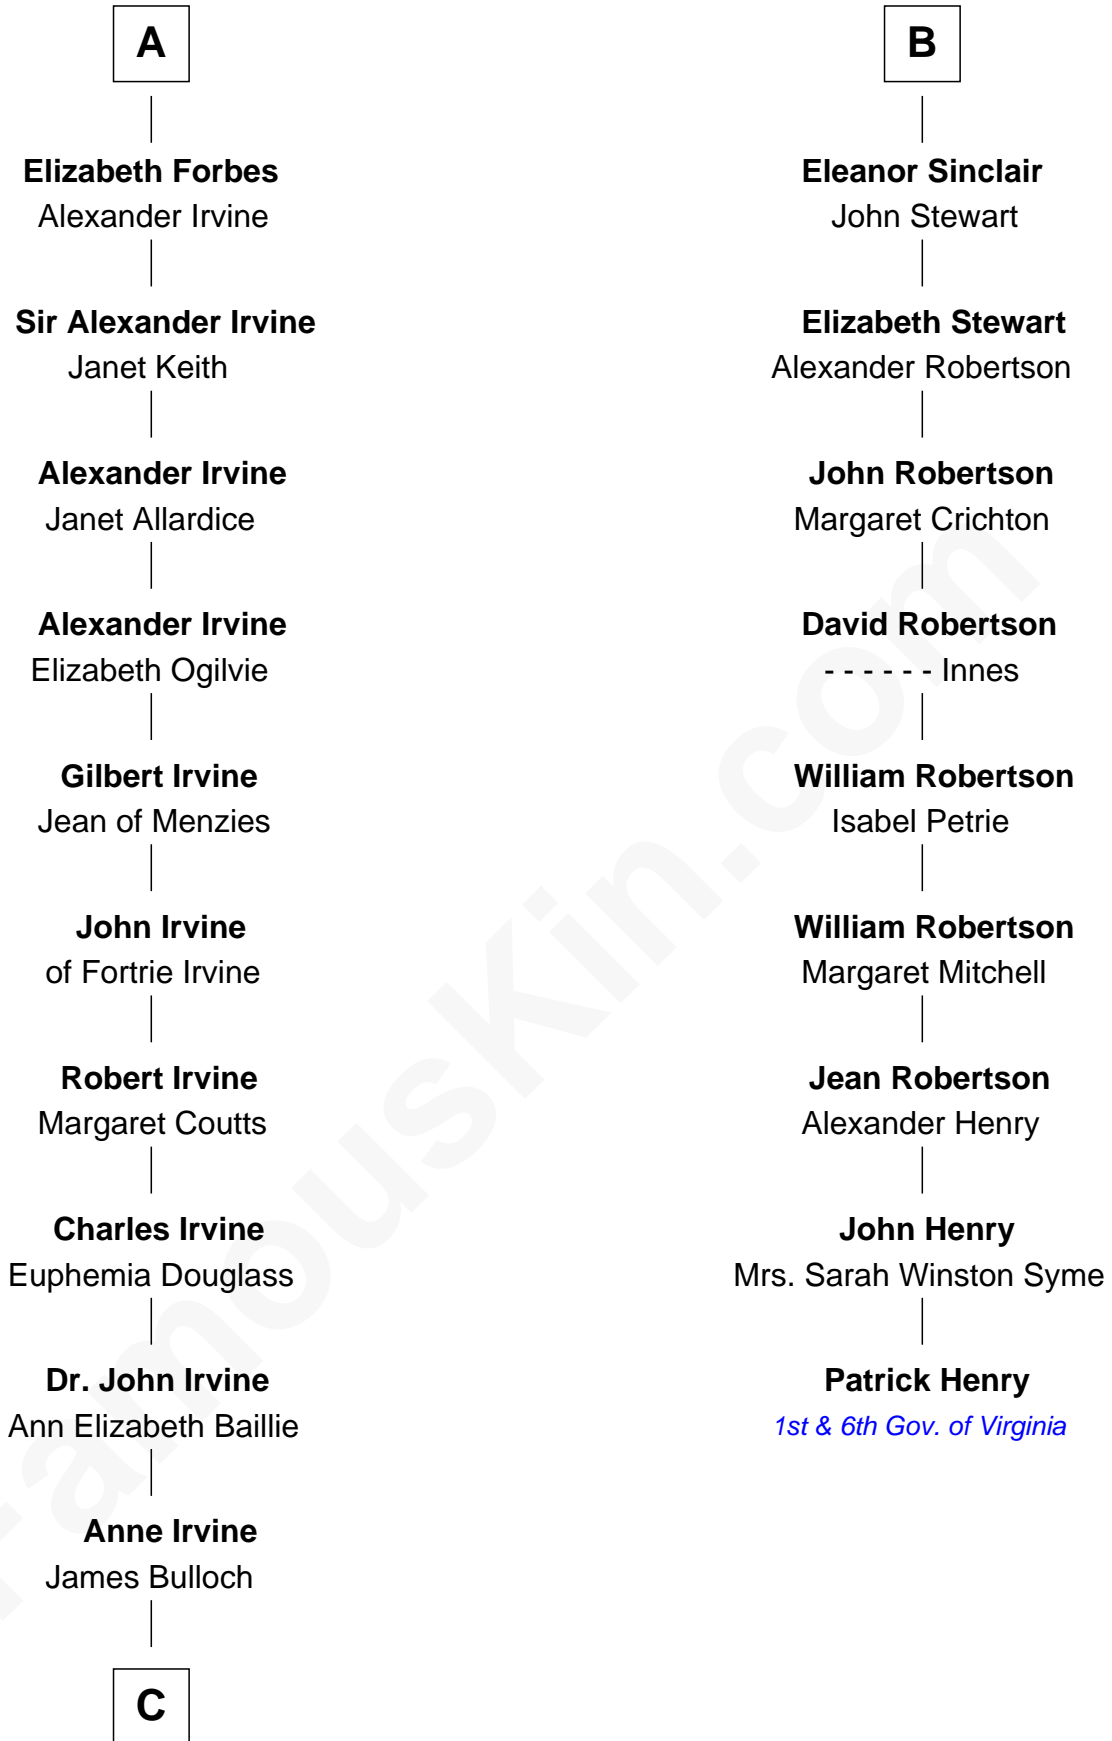

## Relationship Chart of

### Eleanor Roosevelt

*First Lady of President Franklin D. Roosevelt*

15th cousin 5 times removed of

### Patrick Henry

*1st and 6th Governor of Virginia*

**C**

James Stephens Bulloch

Martha Stewart

Martha Bulloch

Theodore Roosevelt

Elliott Roosevelt