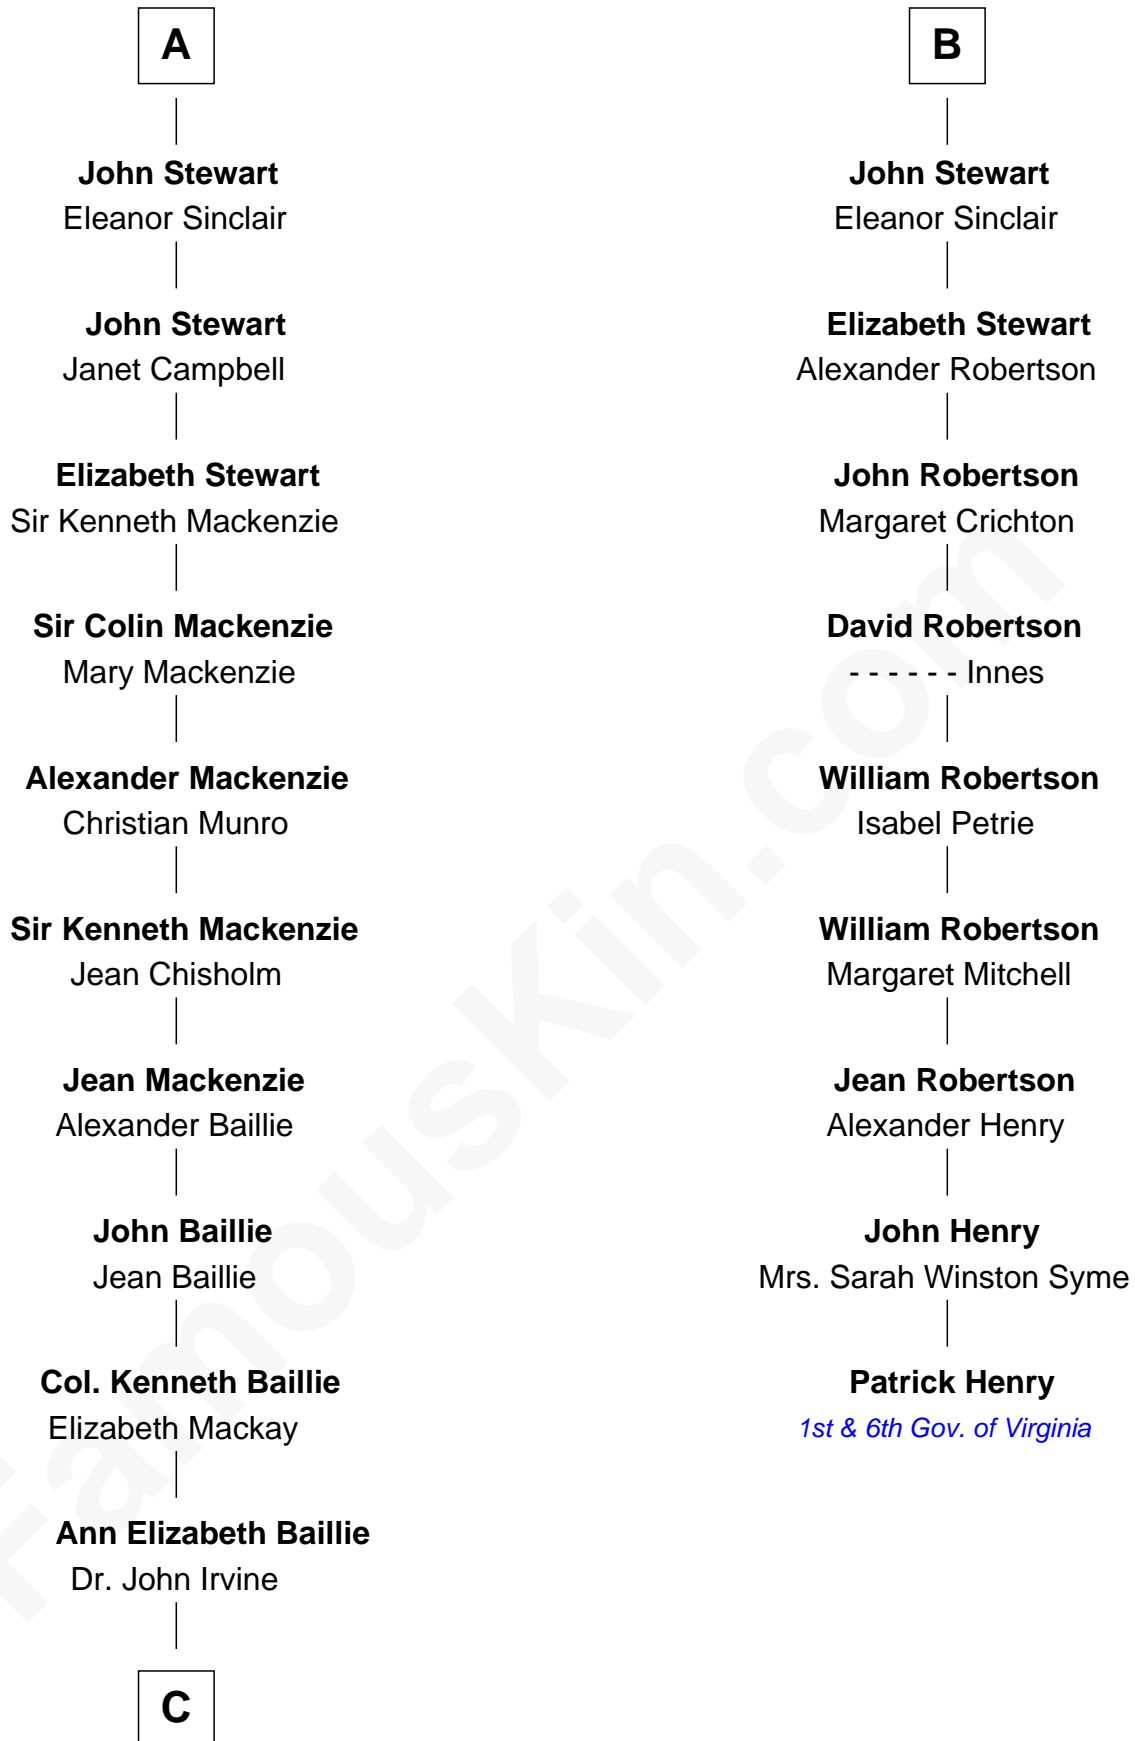

FamousKin.com

Relationship Chart of

Eleanor Roosevelt

First Lady of President Franklin D. Roosevelt

15th cousin 6 times removed of

Patrick Henry

1st and 6th Governor of Virginia

Stephen Longespee
Emmeline de Ridelisford

C

Anne Irvine
James Bulloch

James Stephens Bulloch
Martha Stewart

Martha Bulloch
Theodore Roosevelt

Elliott Roosevelt
Anna Rebecca Hall

Eleanor Roosevelt
First Lady of Franklin Roosevelt

FamousKin.com