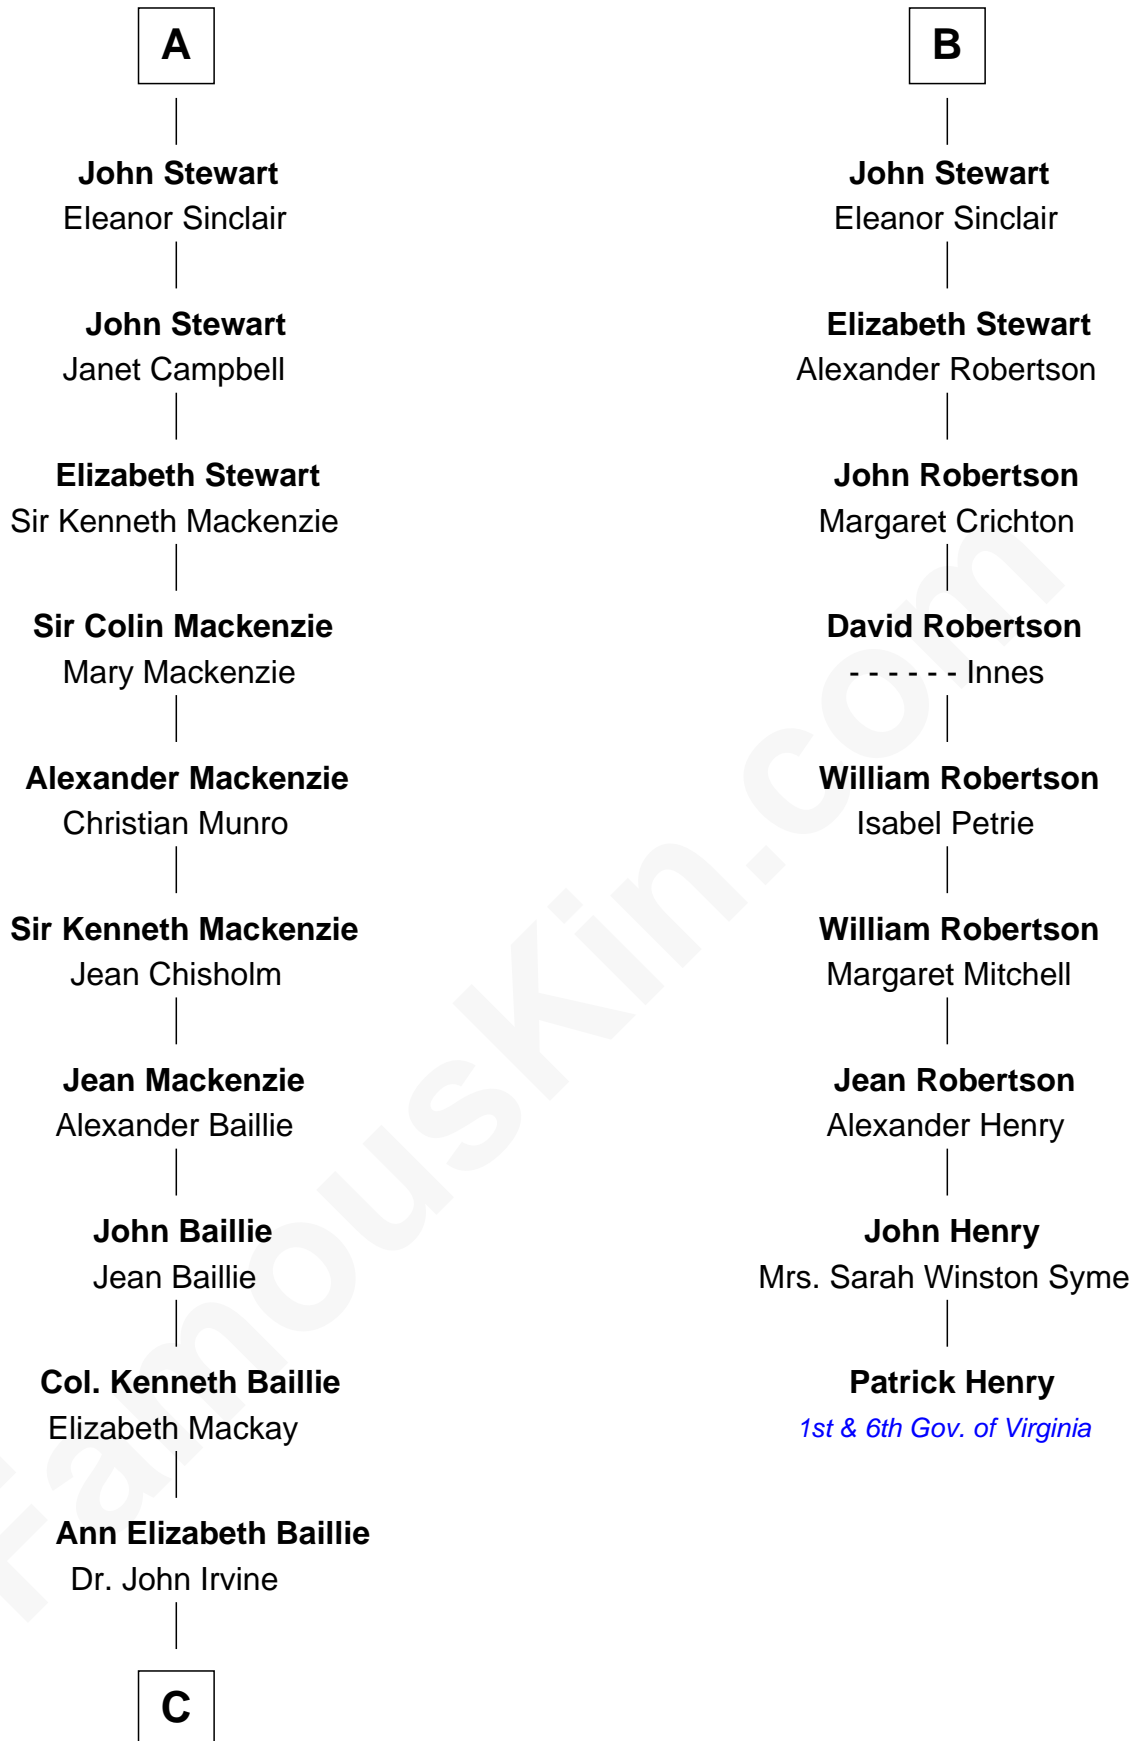

FamousKin.com

Relationship Chart of

Eleanor Roosevelt

First Lady of President Franklin D. Roosevelt

15th cousin 6 times removed of

Patrick Henry

1st and 6th Governor of Virginia

Sir Roger de Mortimer

Maud de Brewes

C

Anne Irvine
James Bulloch

James Stephens Bulloch
Martha Stewart

Martha Bulloch
Theodore Roosevelt

Elliott Roosevelt
Anna Rebecca Hall

Eleanor Roosevelt
First Lady of Franklin Roosevelt

FamousKin.com