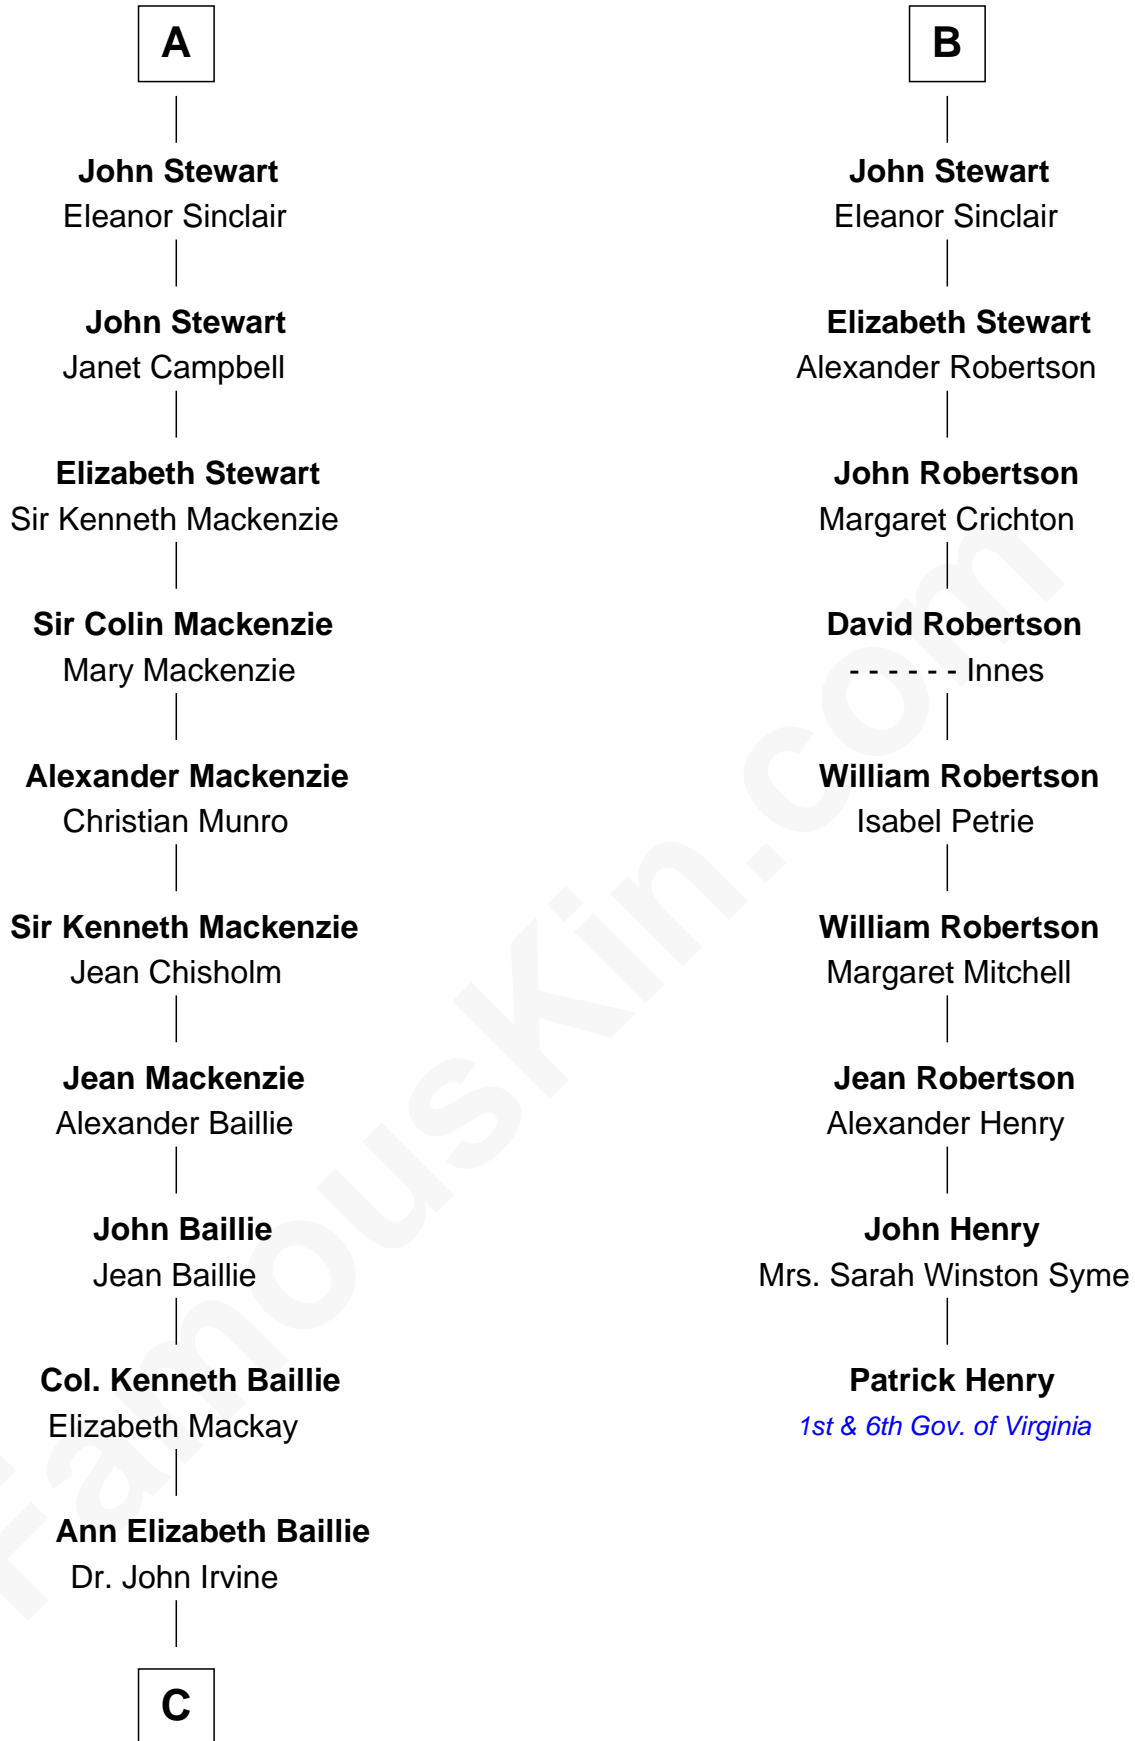

FamousKin.com

Relationship Chart of

Eleanor Roosevelt

First Lady of President Franklin D. Roosevelt

15th cousin 6 times removed of

Patrick Henry

1st and 6th Governor of Virginia

Sir William de Beauchamp

William de Beauchamp

Maud FitzJohn

Isabella de Beauchamp

Sir Patrick de Chaworth

Maud de Chaworth

Henry Plantagenet

Eleanor Plantagenet

Richard Fitzalan

Alice Fitzalan

Sir Thomas de Holand

Margaret de Holand

Sir John Beaufort

Joan Beaufort

Sir James Stewart

B

C

Anne Irvine
James Bulloch

James Stephens Bulloch
Martha Stewart

Martha Bulloch
Theodore Roosevelt

Elliott Roosevelt
Anna Rebecca Hall

Eleanor Roosevelt
First Lady of Franklin Roosevelt

FamousKin.com