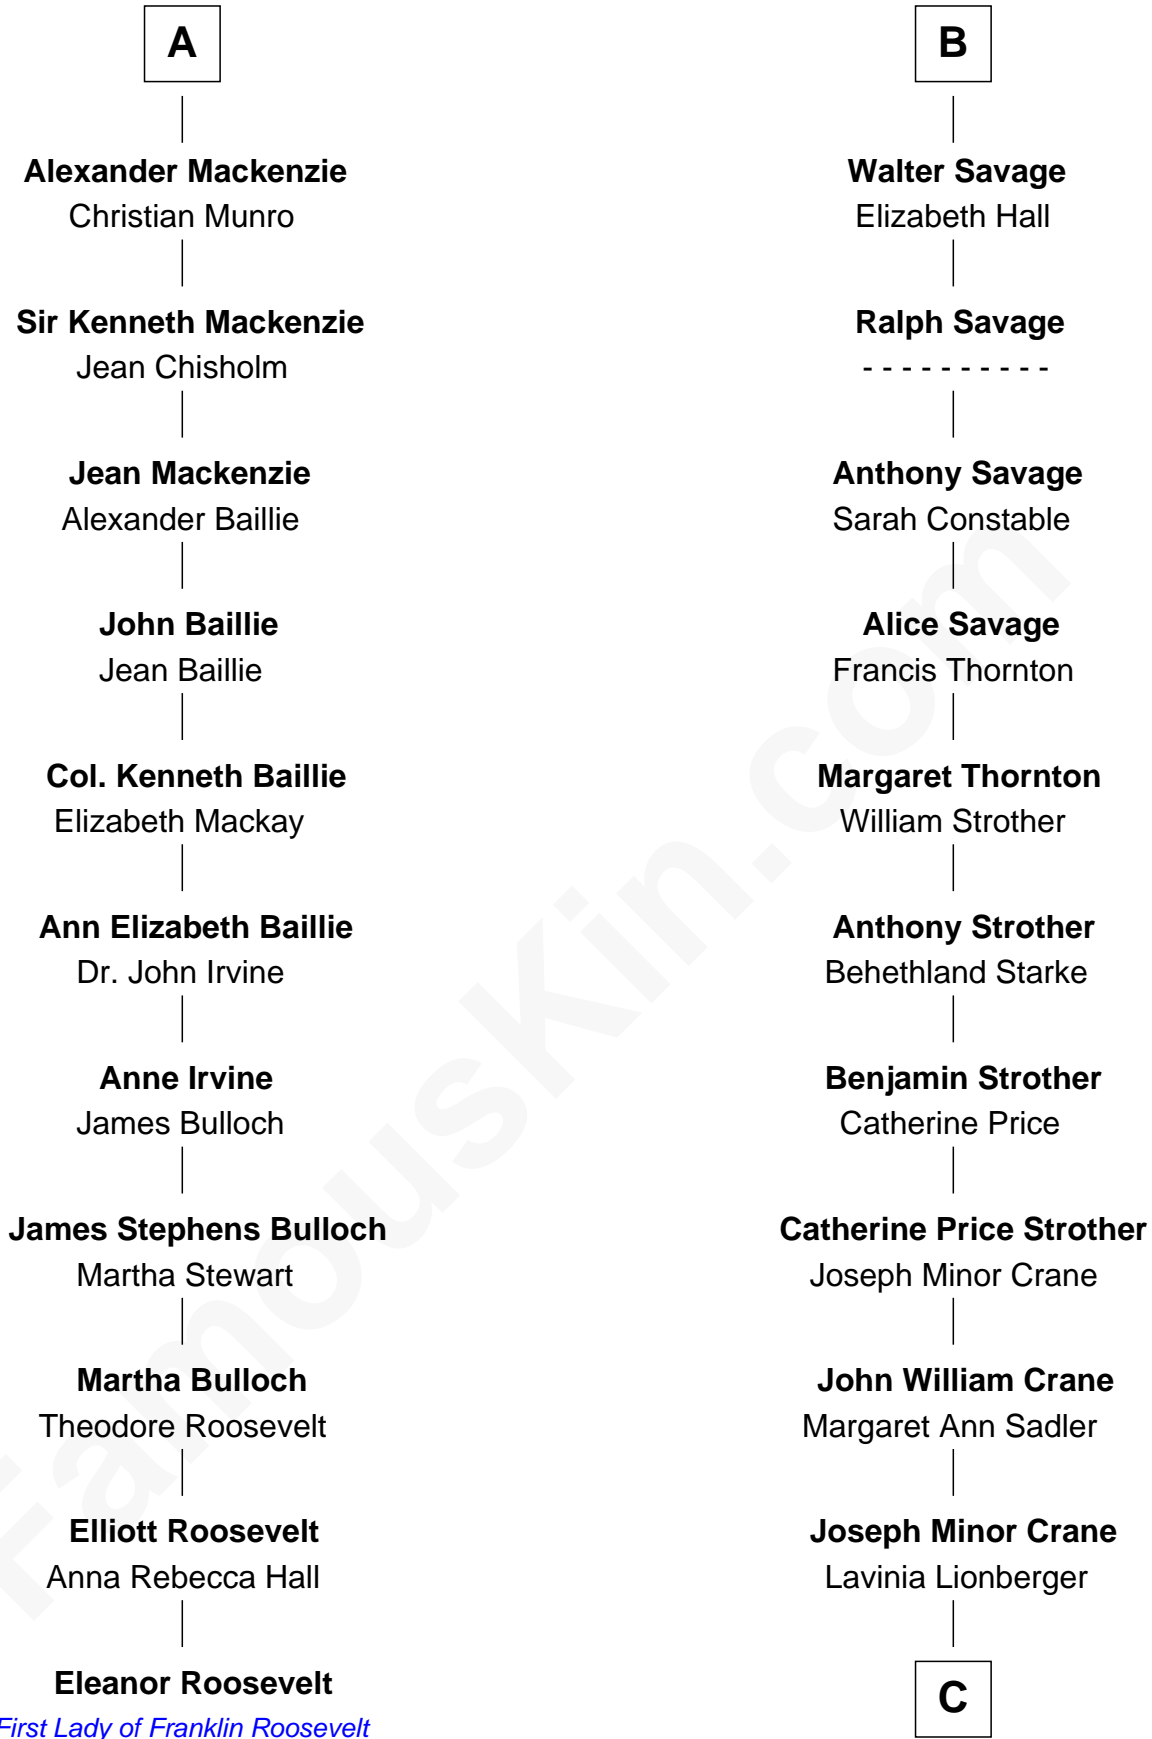

FamousKin.com

Relationship Chart of

Eleanor Roosevelt

First Lady of President Franklin D. Roosevelt

17th cousin 1 time removed of

Randolph Scott
Movie Actor

Richard Fitzalan
Eleanor Plantagenet

C

Lucy Lionberger Crane

George Grant Scott

Randolph Scott

Movie Actor

FamousKin.com