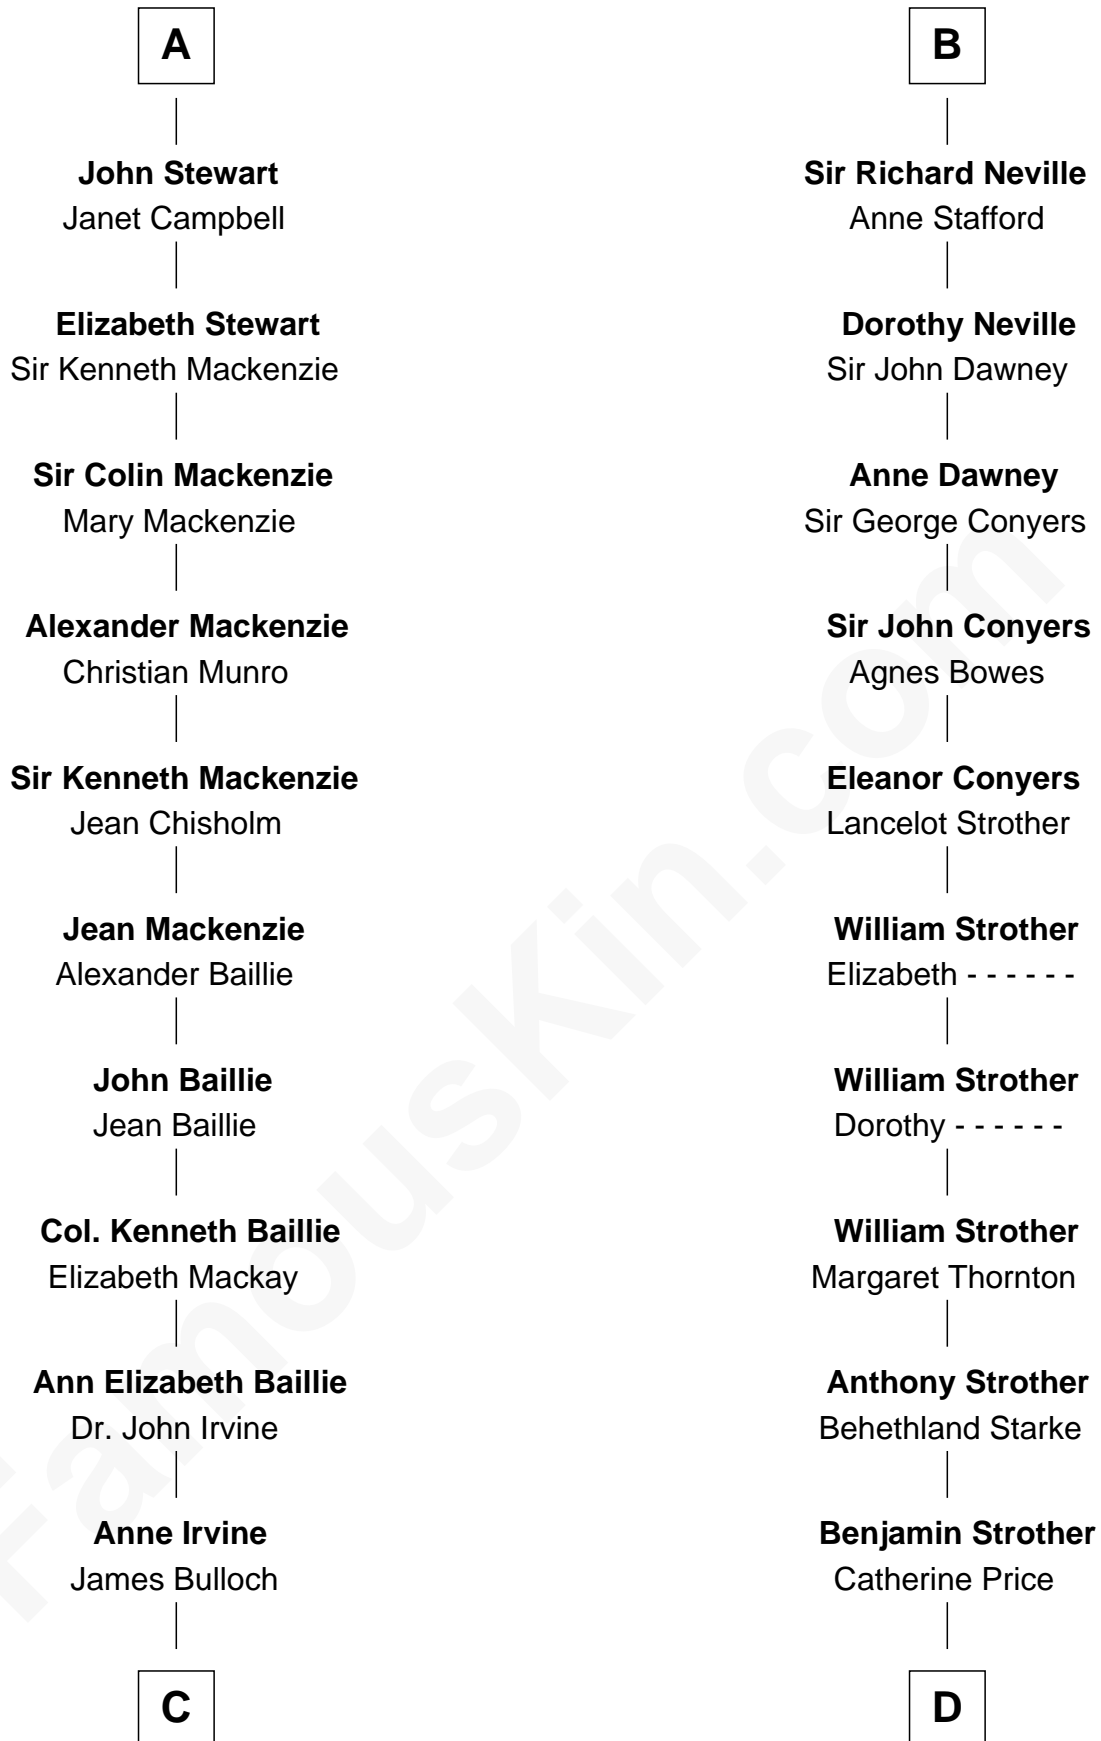

FamousKin.com

Relationship Chart of

Eleanor Roosevelt

First Lady of President Franklin D. Roosevelt

20th cousin 1 time removed of

Randolph Scott
Movie Actor

C

James Stephens Bulloch

Martha Stewart

Martha Bulloch

Theodore Roosevelt

Elliott Roosevelt

Anna Rebecca Hall

Eleanor Roosevelt

First Lady of Franklin Roosevelt

D