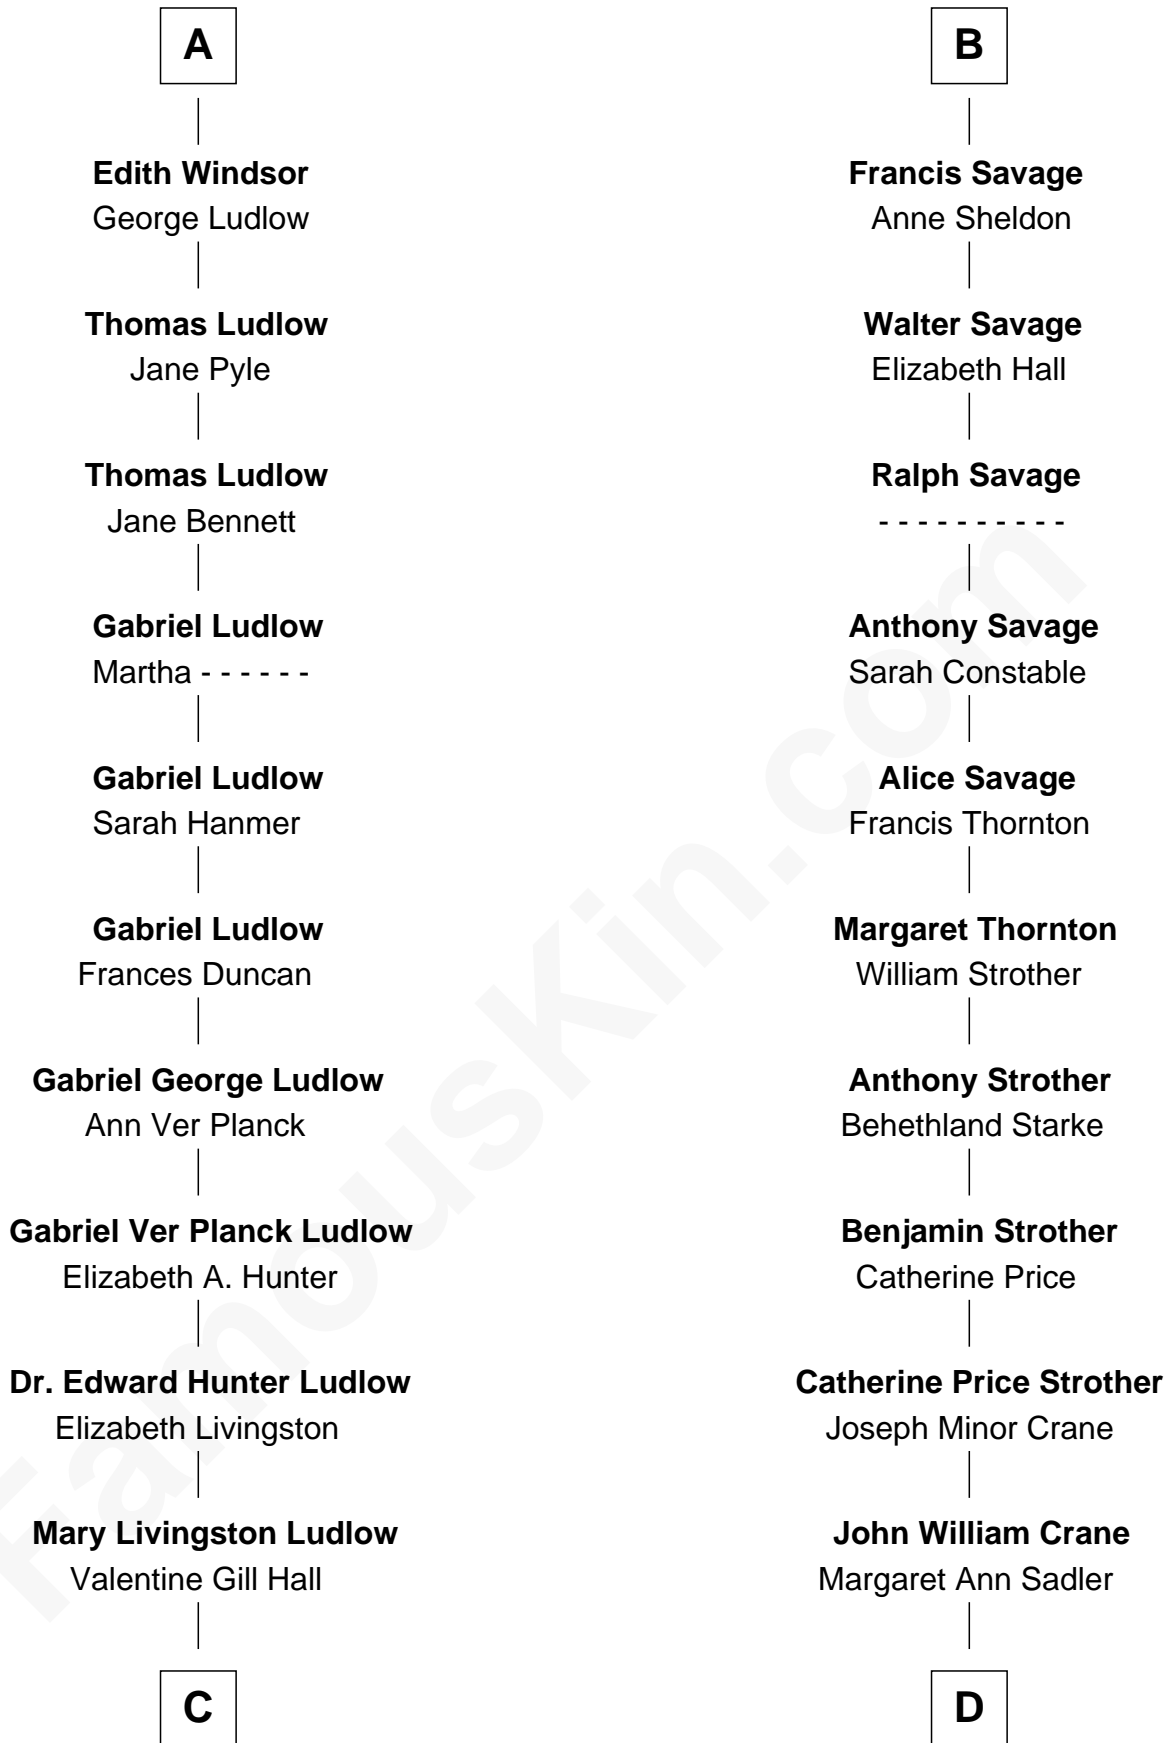

FamousKin.com

Relationship Chart of

Eleanor Roosevelt

First Lady of President Franklin D. Roosevelt

18th cousin 1 time removed of

Randolph Scott
Movie Actor

Humphrey de Bohun
Elizabeth Plantagenet

C

Anna Rebecca Hall
Elliott Roosevelt

Eleanor Roosevelt
First Lady of Franklin Roosevelt

D

Joseph Minor Crane
Lavinia Lionberger

Lucy Lionberger Crane
George Grant Scott

Randolph Scott
Movie Actor

FamousKin.com