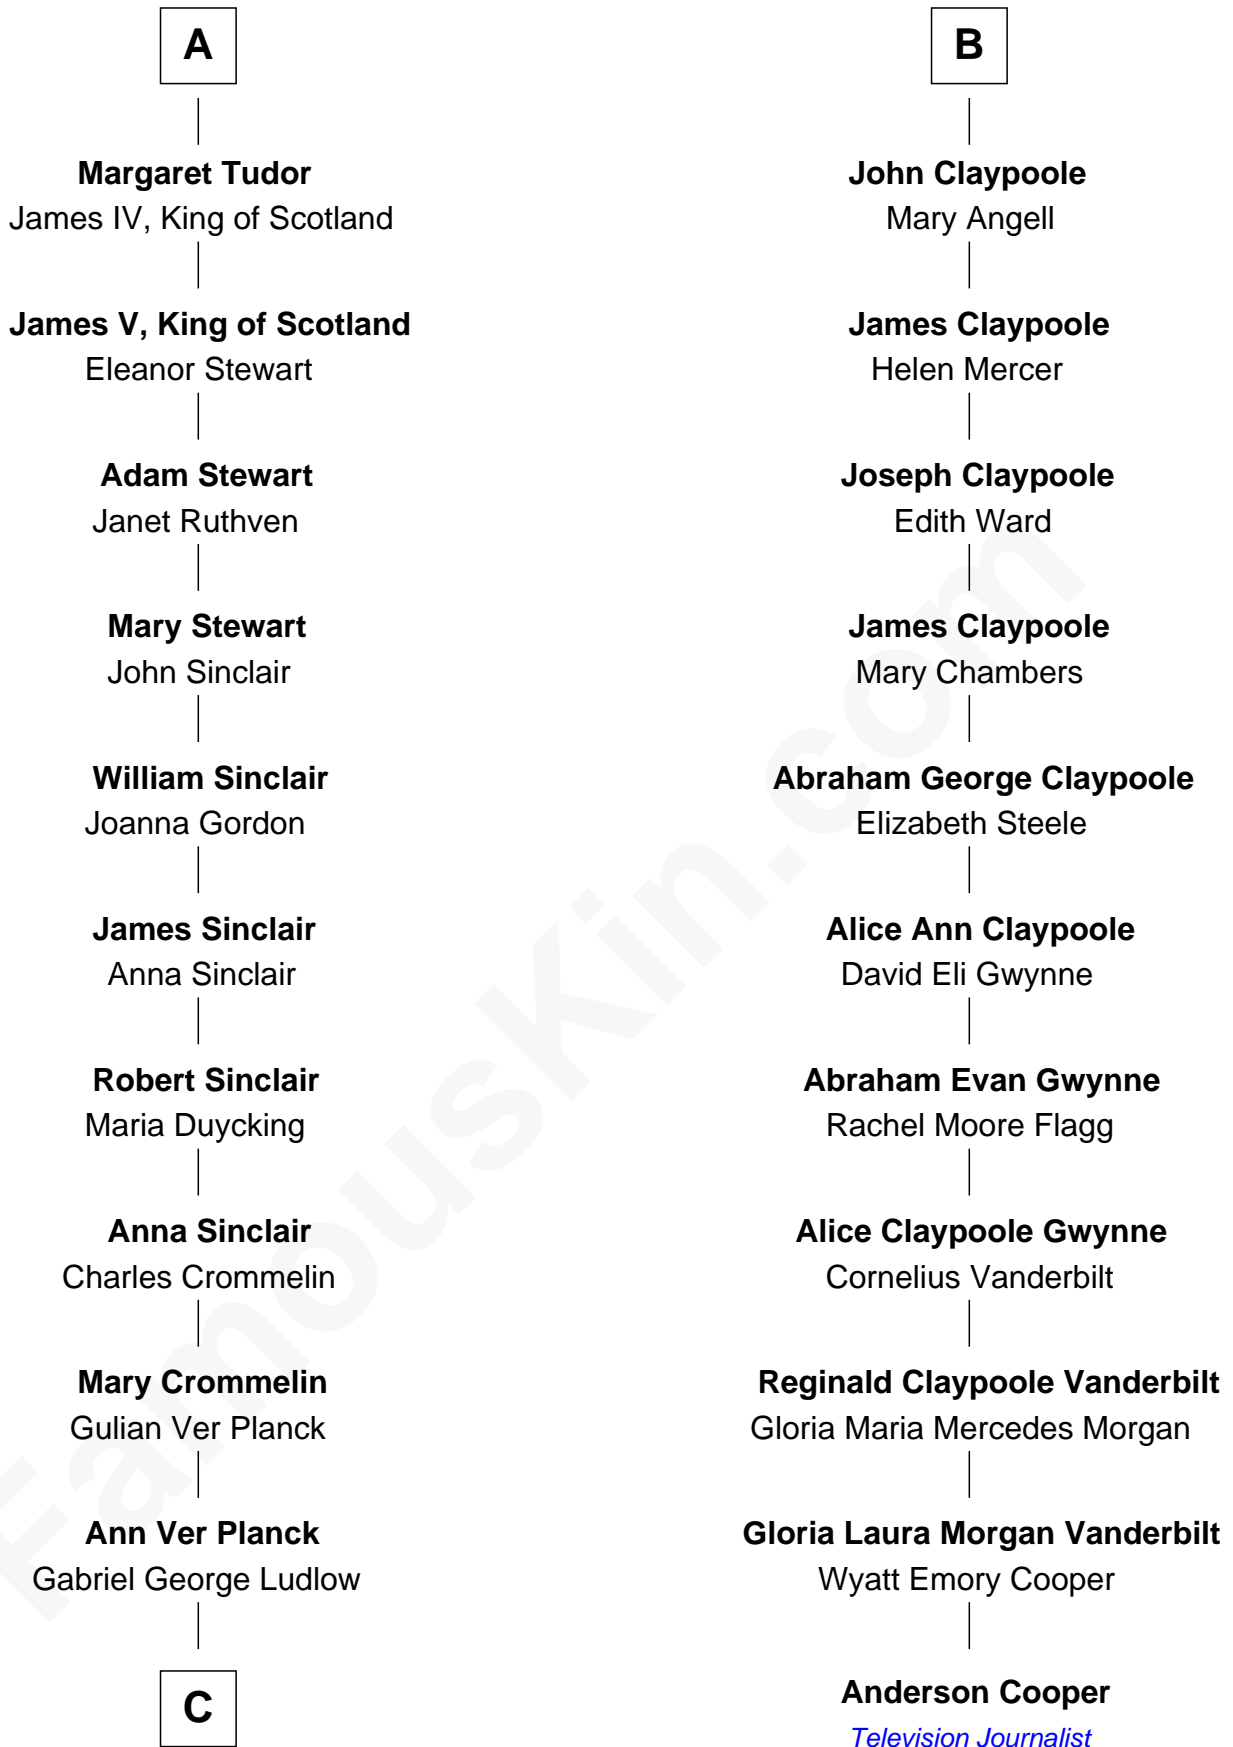

FamousKin.com

Relationship Chart of

Eleanor Roosevelt

First Lady of President Franklin D. Roosevelt

17th cousin 4 times removed of

Anderson Cooper
Television Journalist

C

—
Gabriel Ver Planck Ludlow

Elizabeth A. Hunter

—
Dr. Edward Hunter Ludlow

Elizabeth Livingston

—
Mary Livingston Ludlow

Valentine Gill Hall

—
Anna Rebecca Hall

Elliott Roosevelt

—
Eleanor Roosevelt

First Lady of Franklin Roosevelt