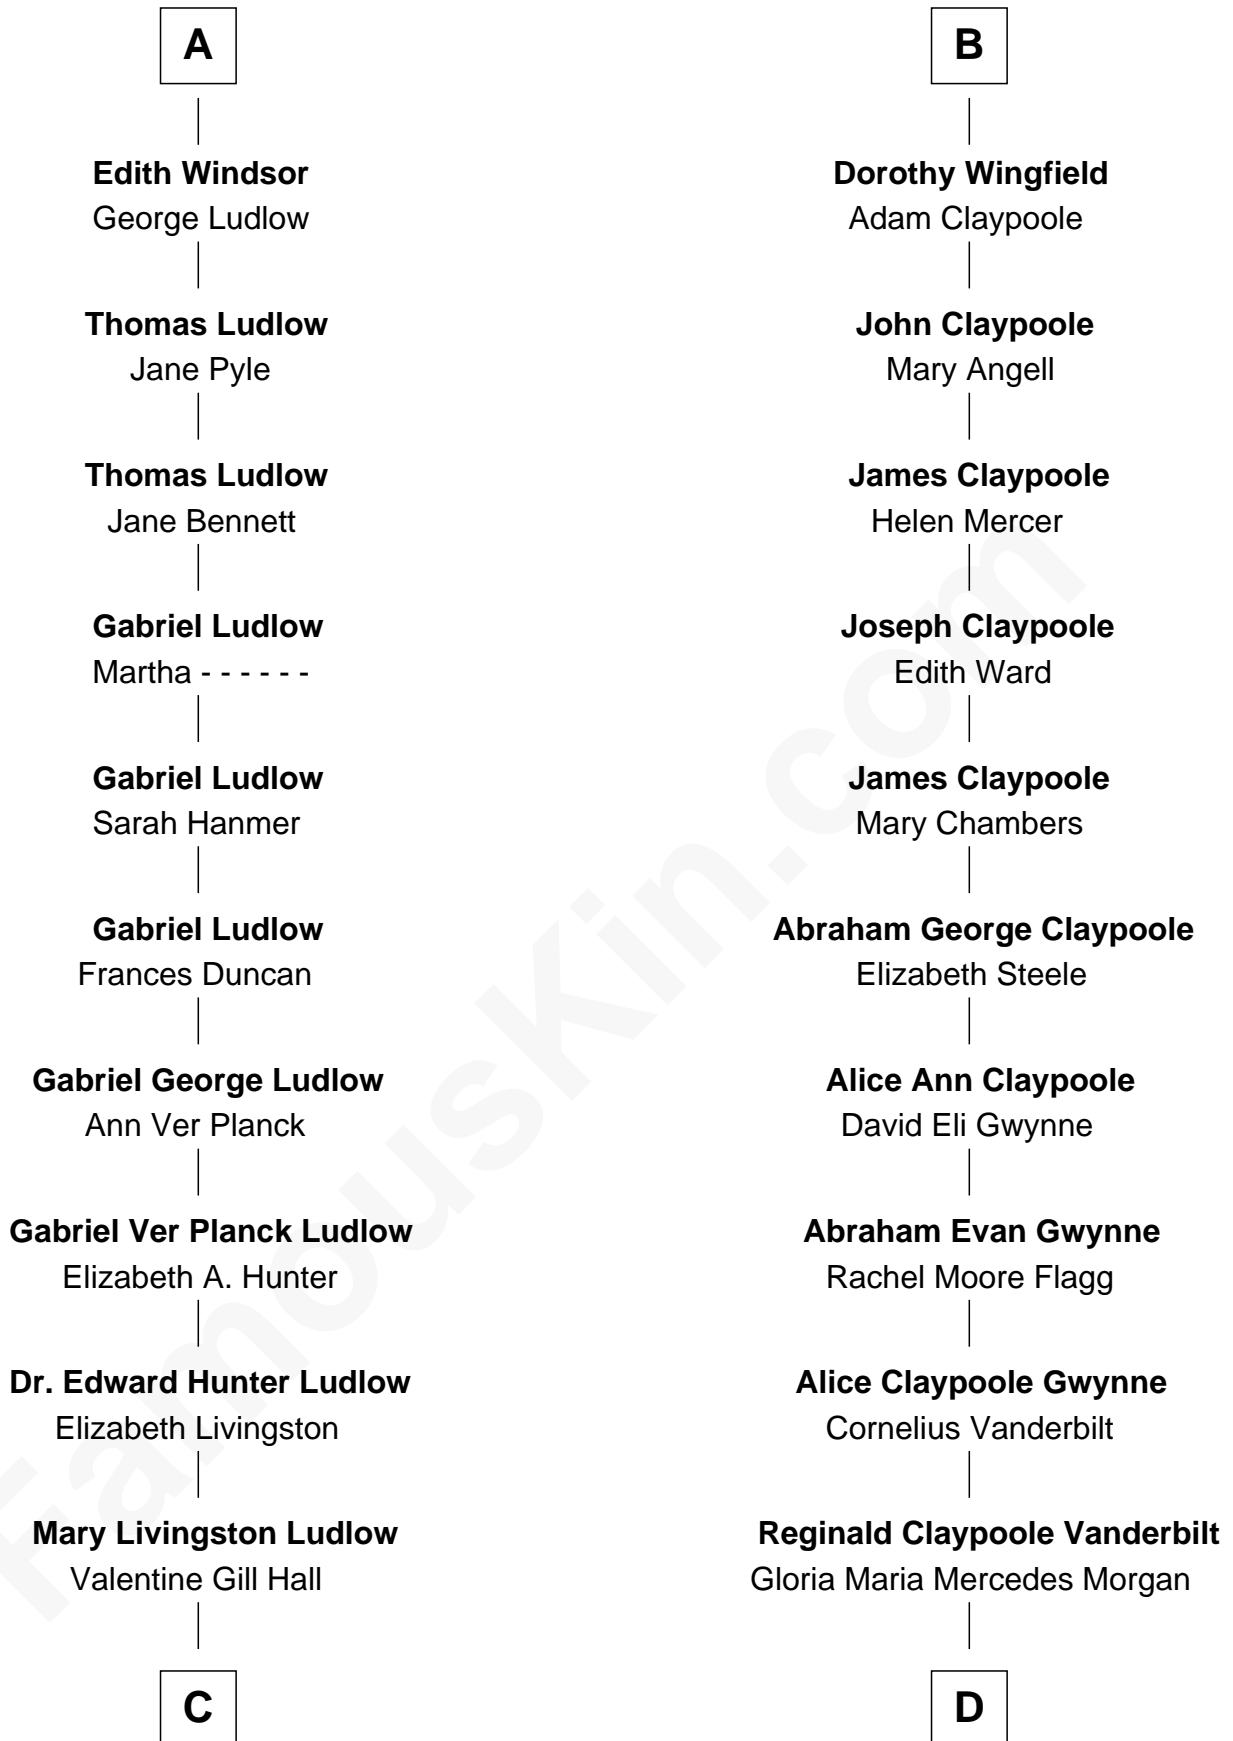

FamousKin.com

Relationship Chart of

Eleanor Roosevelt

First Lady of President Franklin D. Roosevelt

18th cousin of

Anderson Cooper
Television Journalist

Humphrey de Bohun
Elizabeth Plantagenet

C

Anna Rebecca Hall
Elliott Roosevelt

Eleanor Roosevelt
First Lady of Franklin Roosevelt

D

Gloria Laura Morgan Vanderbilt
Wyatt Emory Cooper

Anderson Cooper
Television Journalist

FamousKin.com