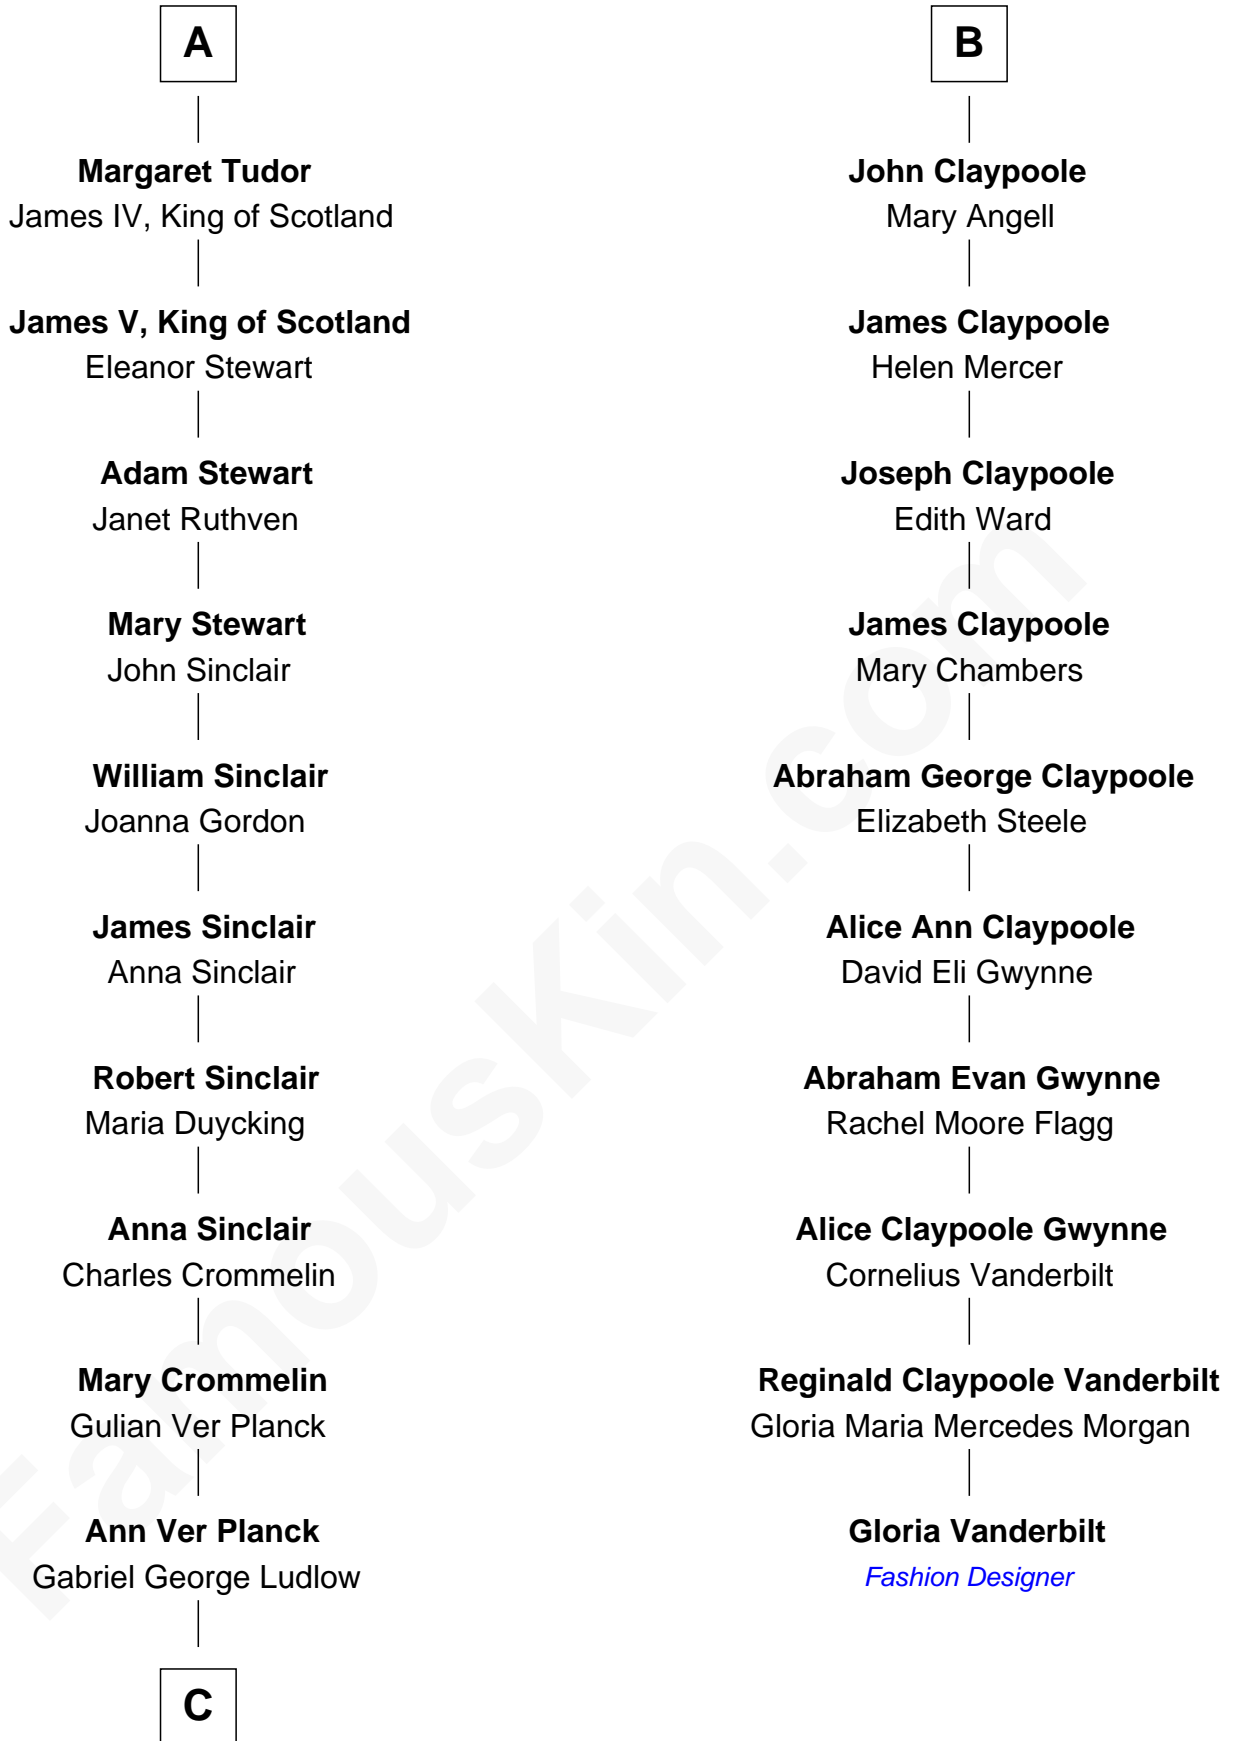

FamousKin.com

Relationship Chart of

Eleanor Roosevelt

First Lady of President Franklin D. Roosevelt

16th cousin 5 times removed of

Gloria Vanderbilt
Fashion Designer

C

—
Gabriel Ver Planck Ludlow

Elizabeth A. Hunter

—
Dr. Edward Hunter Ludlow

Elizabeth Livingston

—
Mary Livingston Ludlow

Valentine Gill Hall

—
Anna Rebecca Hall

Elliott Roosevelt

—
Eleanor Roosevelt