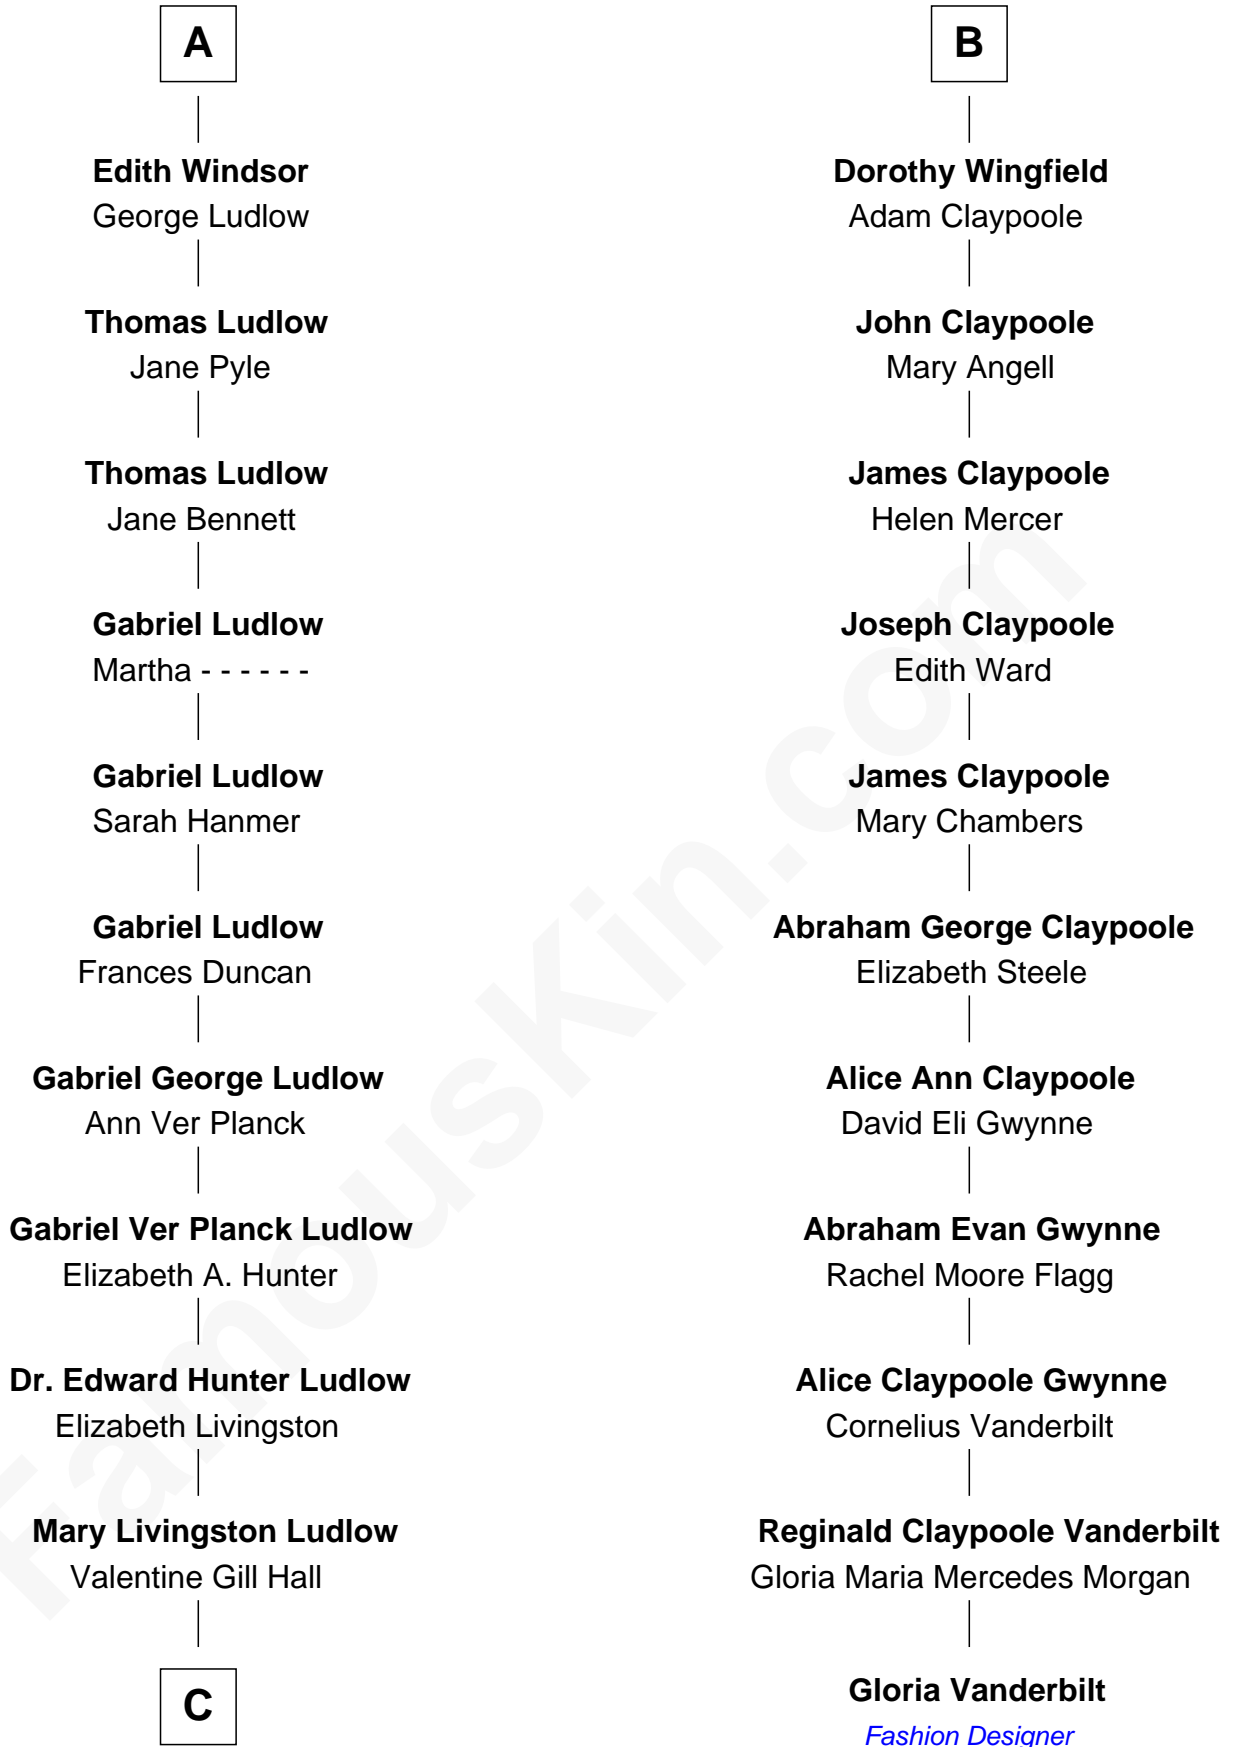

## Relationship Chart of

### Eleanor Roosevelt

*First Lady of President Franklin D. Roosevelt*

17th cousin 1 time removed of

**Gloria Vanderbilt**  
*Fashion Designer*

**Humphrey de Bohun**  
Elizabeth Plantagenet

**C**

—  
**Anna Rebecca Hall**

Elliott Roosevelt

—  
**Eleanor Roosevelt**

*First Lady of Franklin Roosevelt*

FamousKin.com