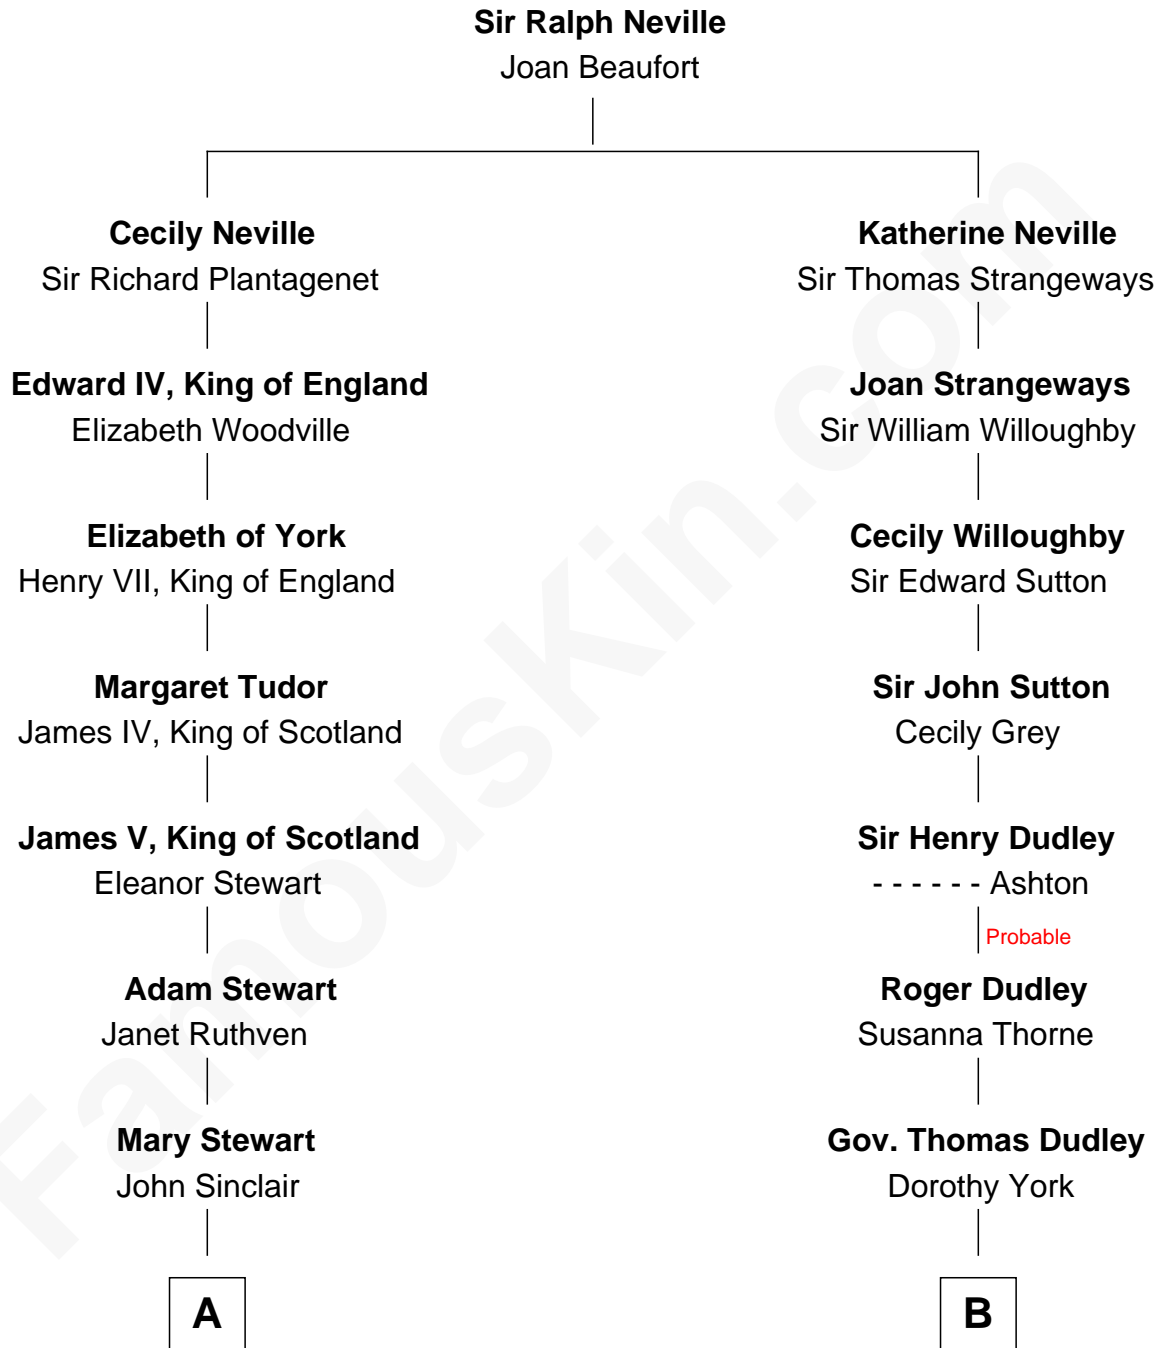

FamousKin.com

Relationship Chart of

Eleanor Roosevelt

First Lady of President Franklin D. Roosevelt

17th cousin 2 times removed of

Kate Upton

Sports Illustrated Swimsuit Cover Model