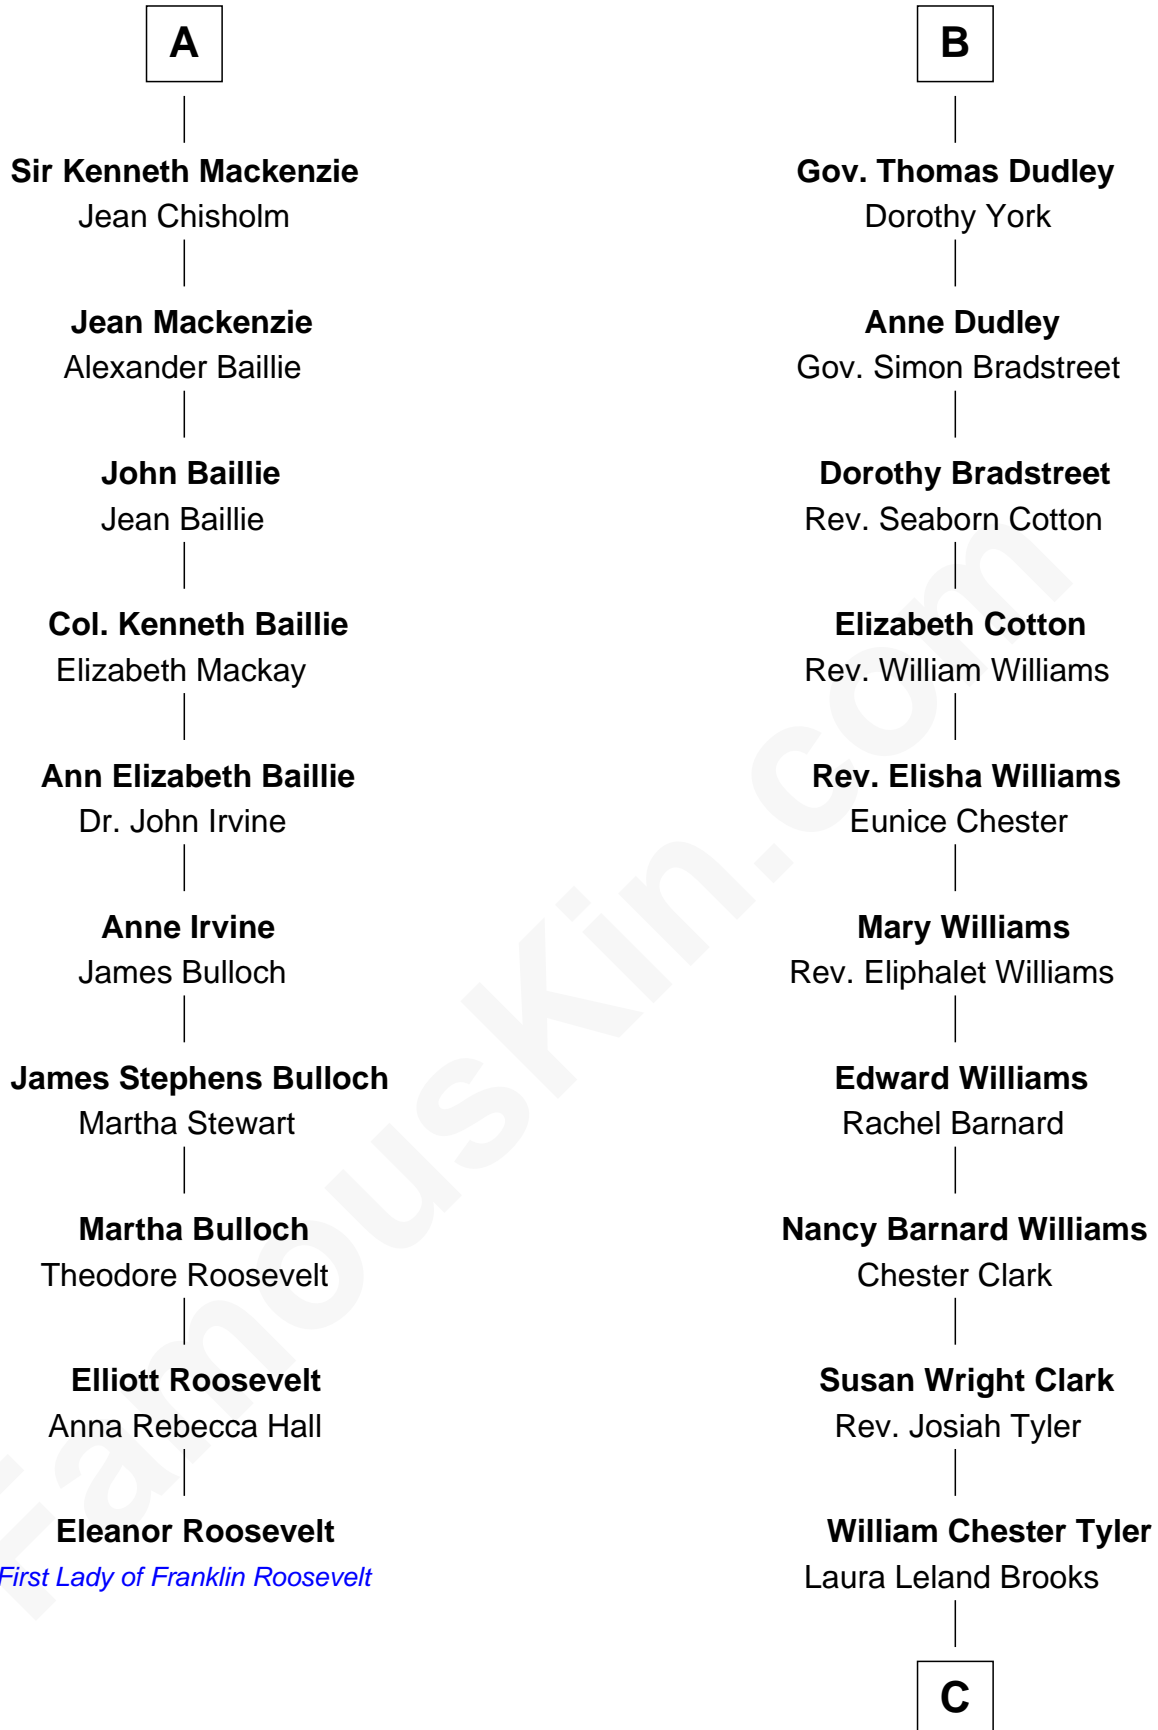

FamousKin.com

Relationship Chart of

Eleanor Roosevelt

First Lady of President Franklin D. Roosevelt

16th cousin 4 times removed of

Kate Upton

Sports Illustrated Swimsuit Cover Model

C

—
Margaret Hastings Tyler

Charles Henry Vial

—
Elizabeth Brooks Vial

Stephen Edward Upton

—
Jefferson Matthew Upton

Shelley Fawn Davis

—
Kate Upton

Model and Actress