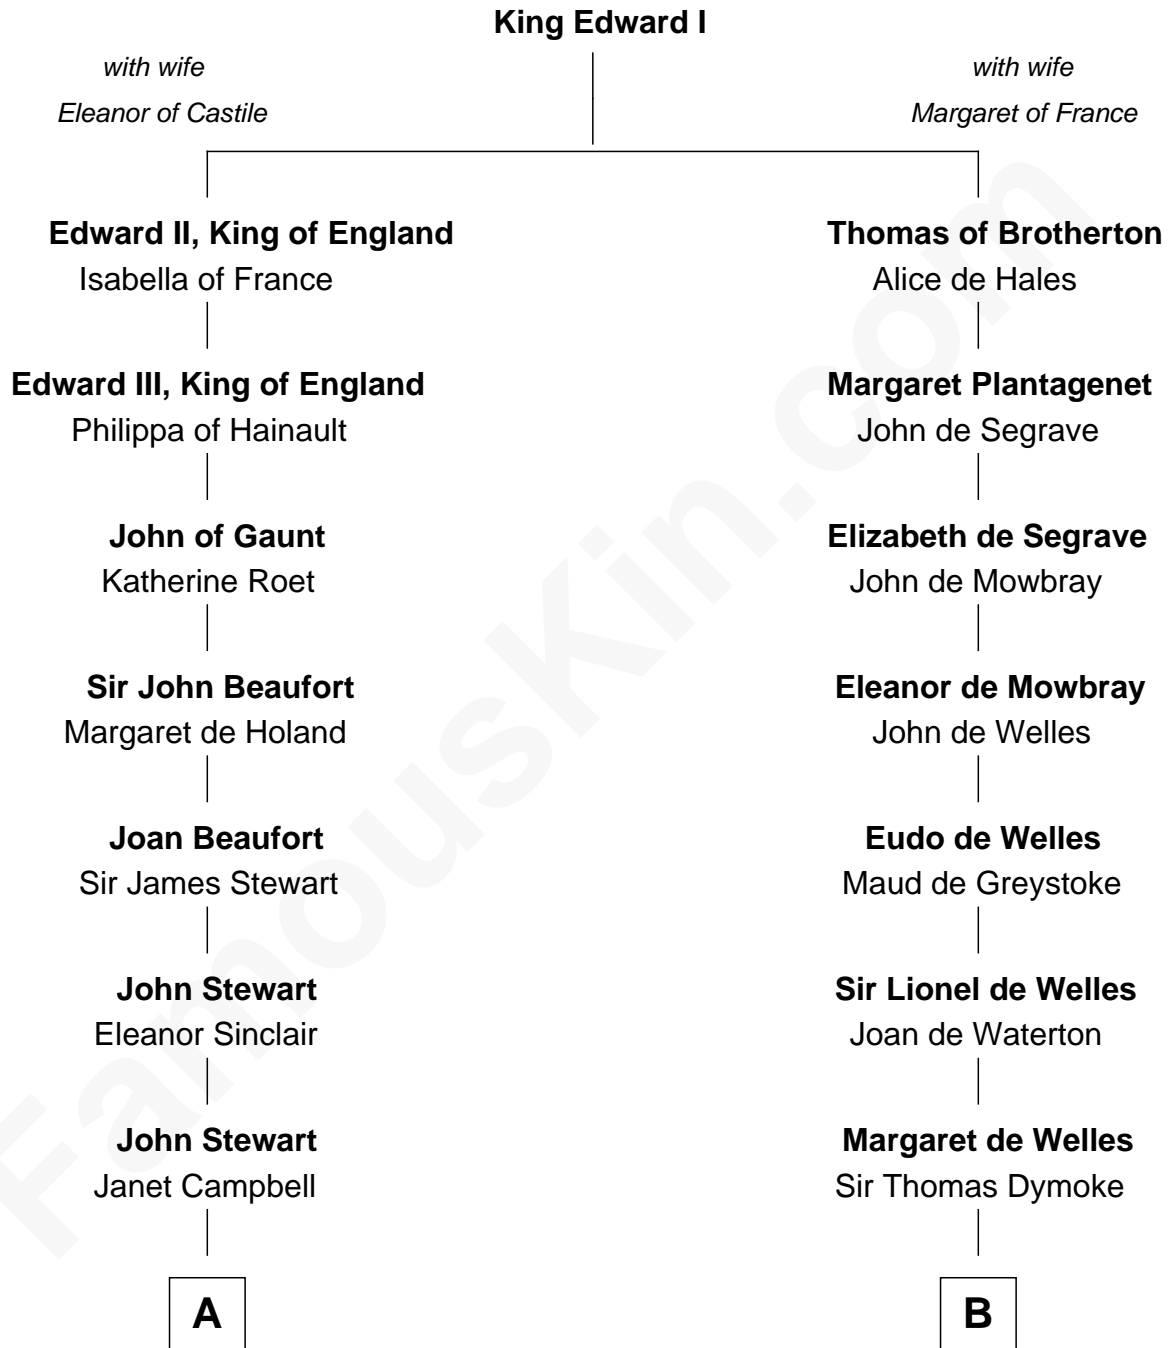

FamousKin.com

Relationship Chart of

Eleanor Roosevelt

First Lady of President Franklin D. Roosevelt

19th cousin 2 times removed of

Ray Bradbury

Author of The Martian Chronicles

C

Martha Bulloch
Theodore Roosevelt

Elliott Roosevelt
Anna Rebecca Hall

Eleanor Roosevelt
First Lady of Franklin Roosevelt

D

Samuel Bradbury
Frances Mary Rohead

Samuel Irving Bradbury
Mary Adell Spaulding

Samuel Hinkston Bradbury
Minnie Alice Davis