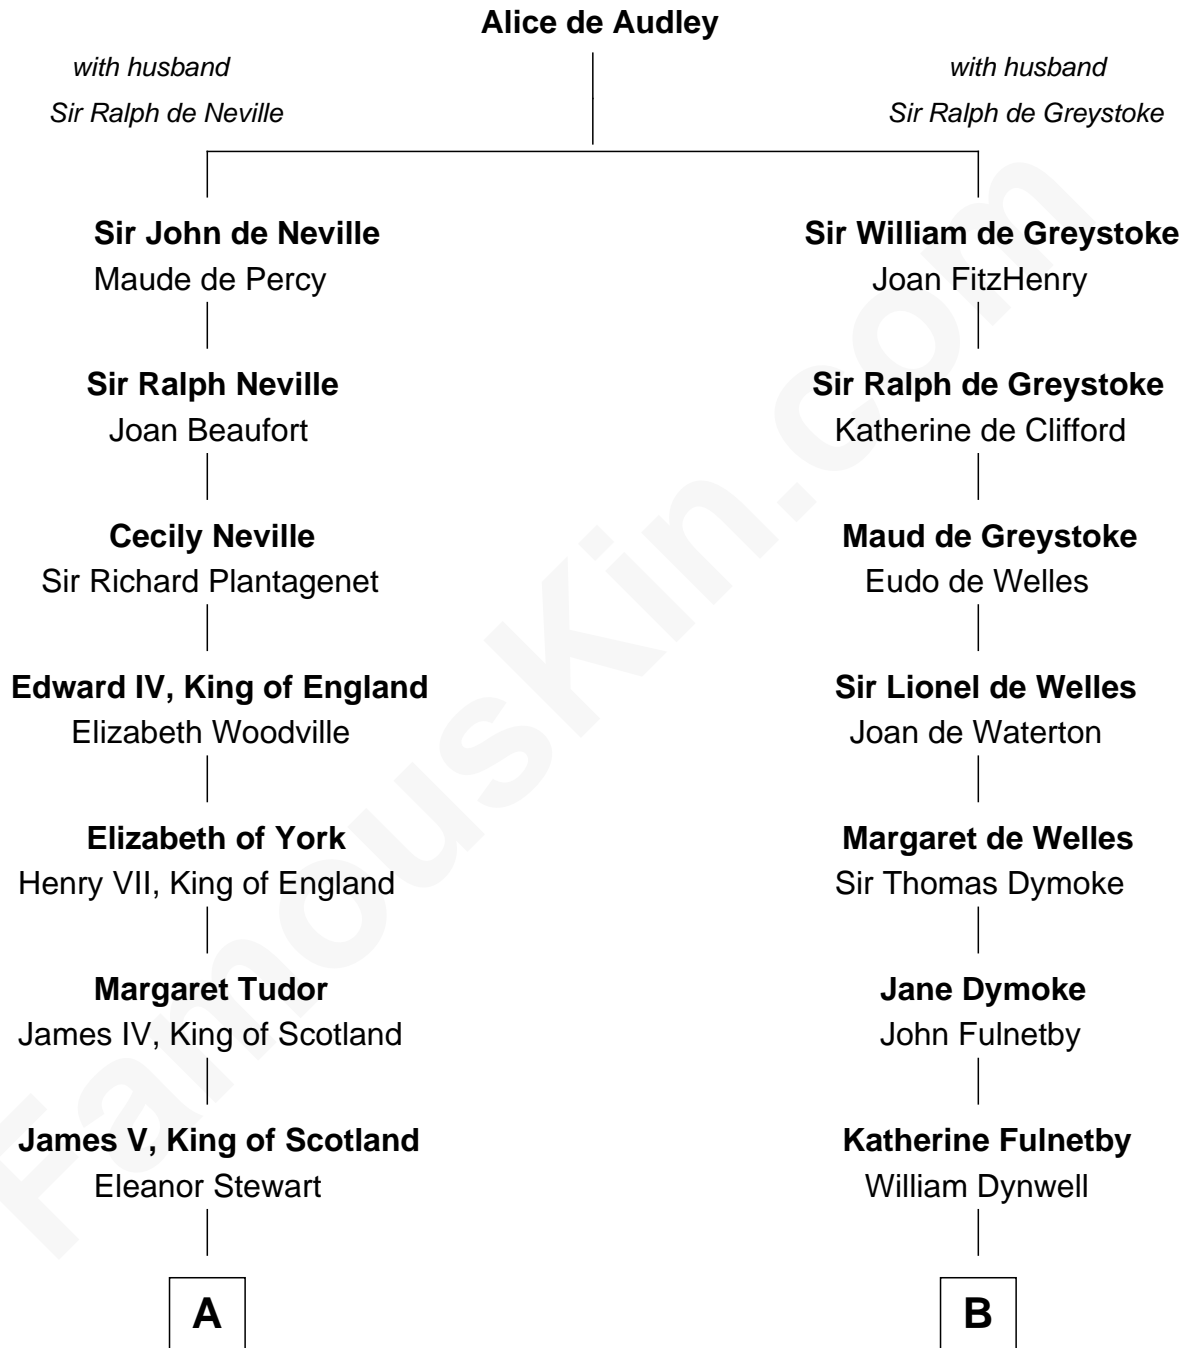

## Relationship Chart of

### Eleanor Roosevelt

*First Lady of President Franklin D. Roosevelt*

19th cousin of

### Ray Bradbury

*Author of The Martian Chronicles*

**C**

**Mary Livingston Ludlow**

Valentine Gill Hall

**Anna Rebecca Hall**

Elliott Roosevelt

**Eleanor Roosevelt**