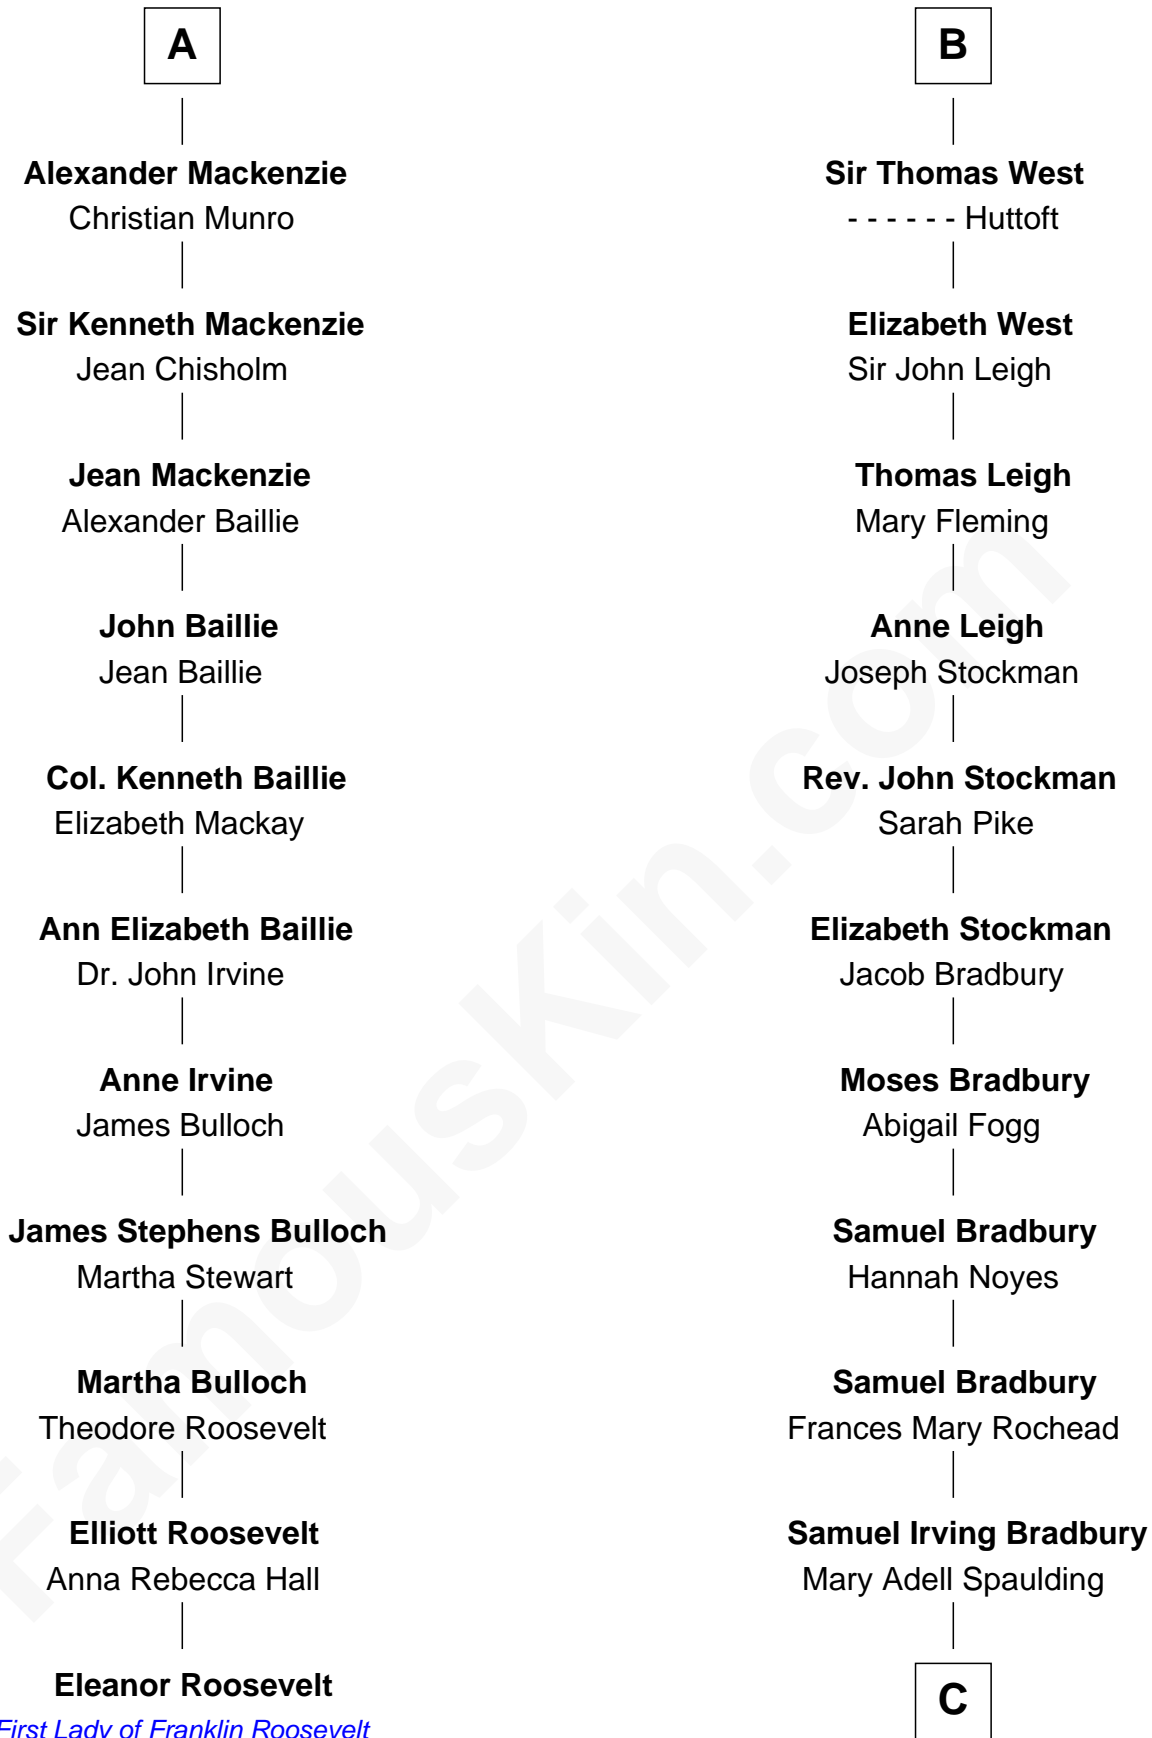

FamousKin.com

Relationship Chart of

Eleanor Roosevelt

First Lady of President Franklin D. Roosevelt

17th cousin 2 times removed of

Ray Bradbury

Author of The Martian Chronicles

C

—
Samuel Hinkston Bradbury

Minnie Alice Davis

—
Leonard Spaulding Bradbury

Esther Marie Moberg

—
Ray Bradbury

Author of [The Martian Chronicles](#)

FamousKin.com