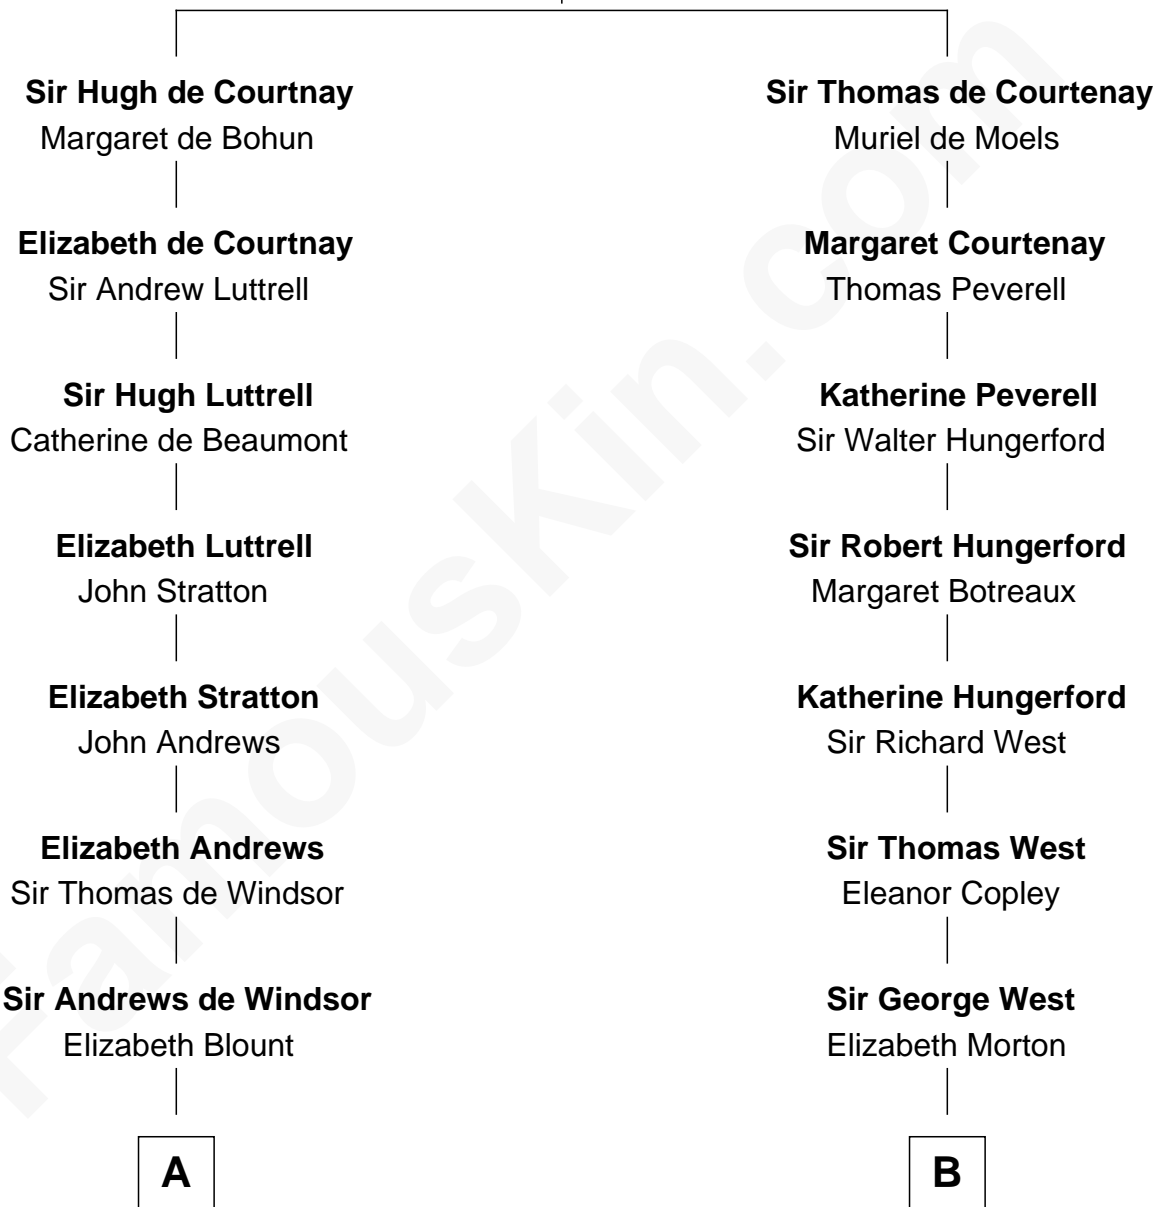

FamousKin.com

Relationship Chart of

Eleanor Roosevelt

First Lady of President Franklin D. Roosevelt

18th cousin 1 time removed of

Ray Bradbury

Author of The Martian Chronicles

Sir Hugh de Courtenay

Agnes de St. John

C

Anna Rebecca Hall
Elliott Roosevelt

Eleanor Roosevelt
First Lady of Franklin Roosevelt

D

Samuel Hinkston Bradbury
Minnie Alice Davis

Leonard Spaulding Bradbury
Esther Marie Moberg

Ray Bradbury
Author of The Martian Chronicles