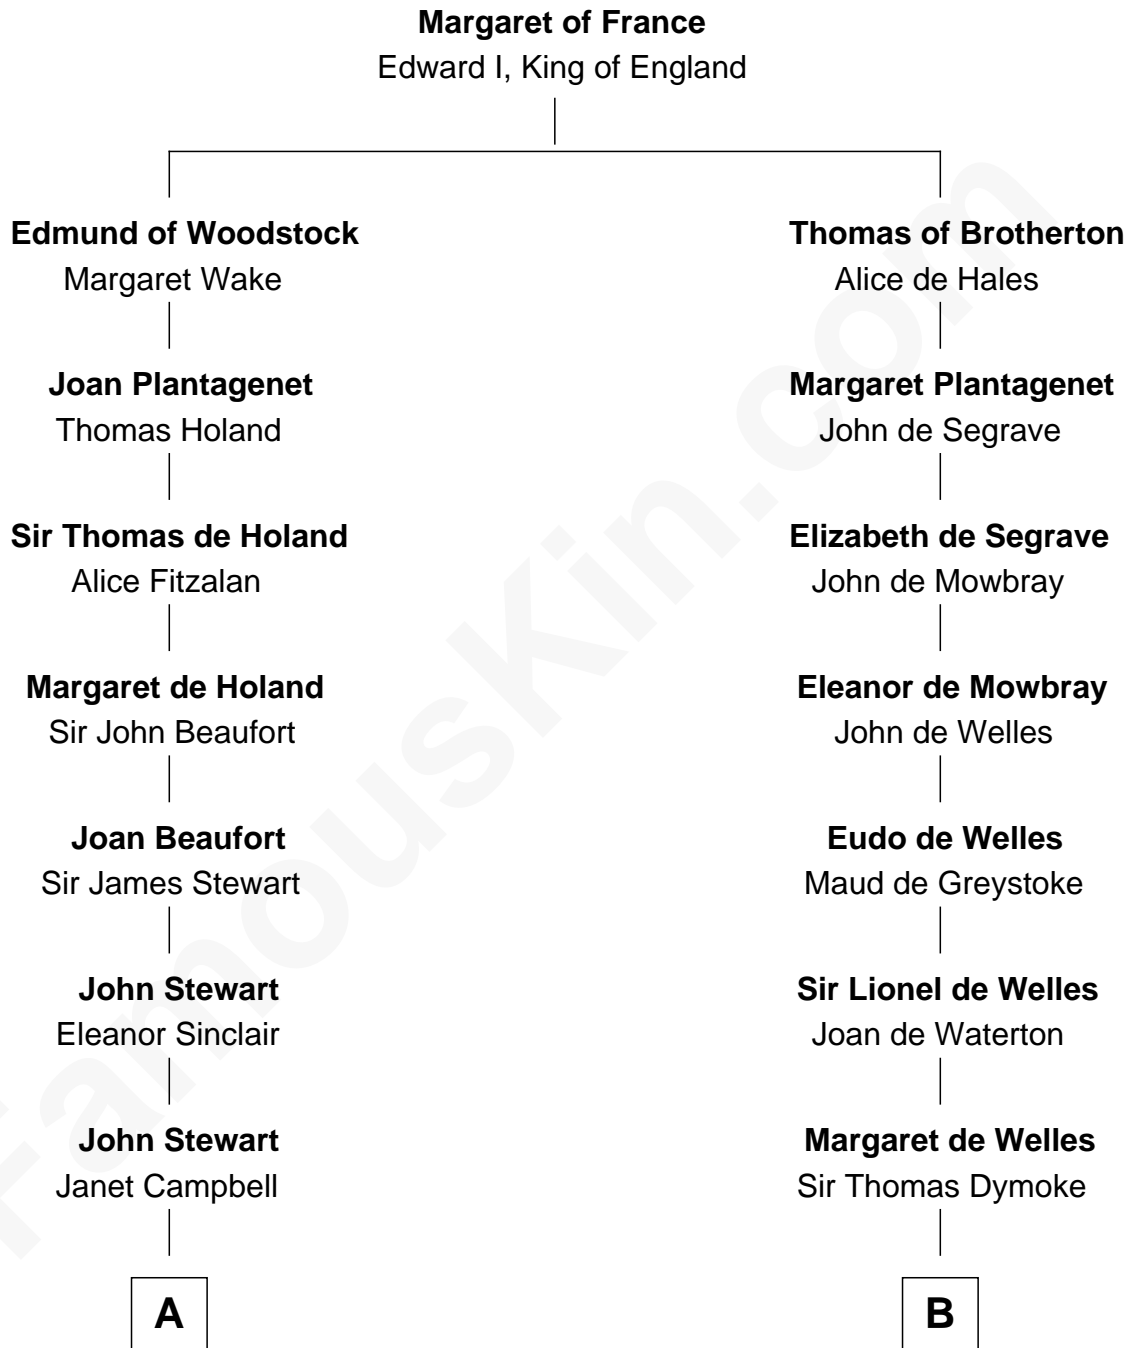

FamousKin.com

Relationship Chart of Eleanor Roosevelt

First Lady of President Franklin D. Roosevelt

19th cousin 2 times removed of

Ray Bradbury

Author of The Martian Chronicles

C

Martha Bulloch
Theodore Roosevelt

Elliott Roosevelt
Anna Rebecca Hall

Eleanor Roosevelt
First Lady of Franklin Roosevelt

D

Samuel Bradbury
Frances Mary Rohead

Samuel Irving Bradbury
Mary Adell Spaulding

Samuel Hinkston Bradbury
Minnie Alice Davis