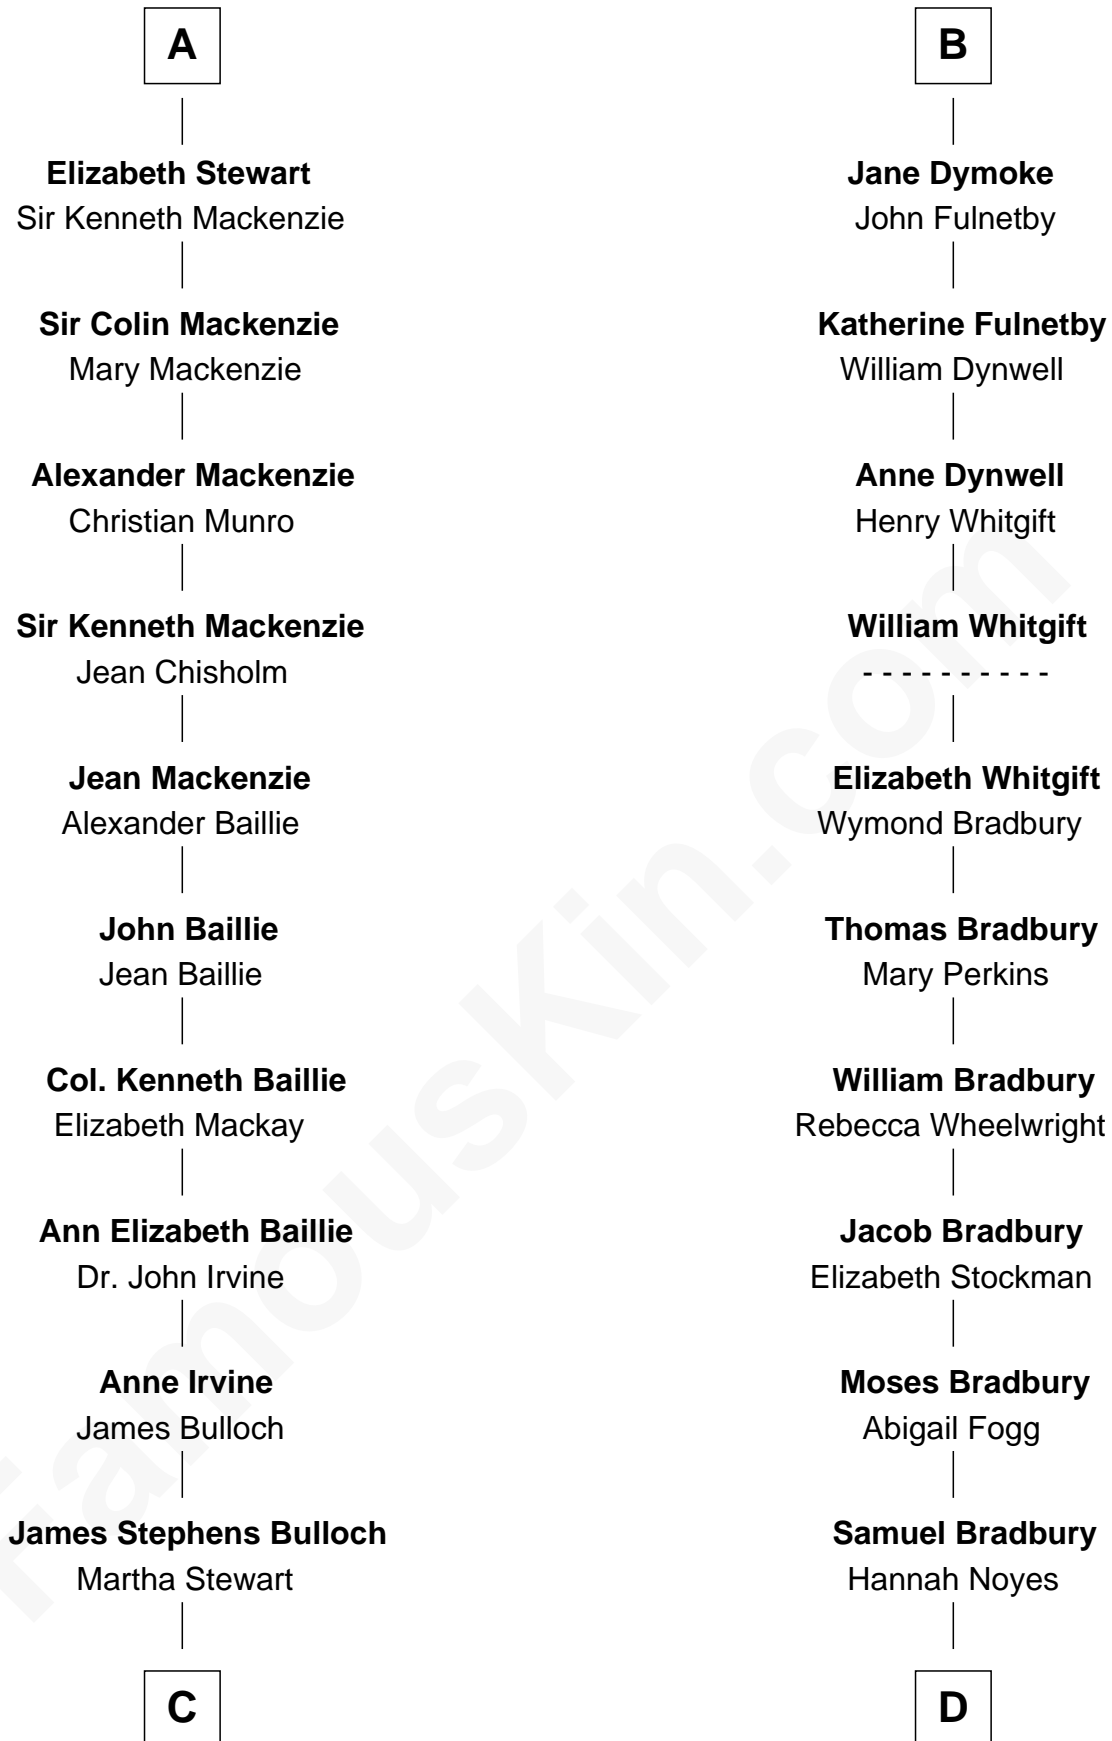

FamousKin.com

Relationship Chart of Eleanor Roosevelt

First Lady of President Franklin D. Roosevelt

19th cousin 2 times removed of

Ray Bradbury

Author of The Martian Chronicles

C

Martha Bulloch
Theodore Roosevelt

Elliott Roosevelt
Anna Rebecca Hall

Eleanor Roosevelt
First Lady of Franklin Roosevelt

D

Samuel Bradbury
Frances Mary Rohead

Samuel Irving Bradbury
Mary Adell Spaulding

Samuel Hinkston Bradbury
Minnie Alice Davis