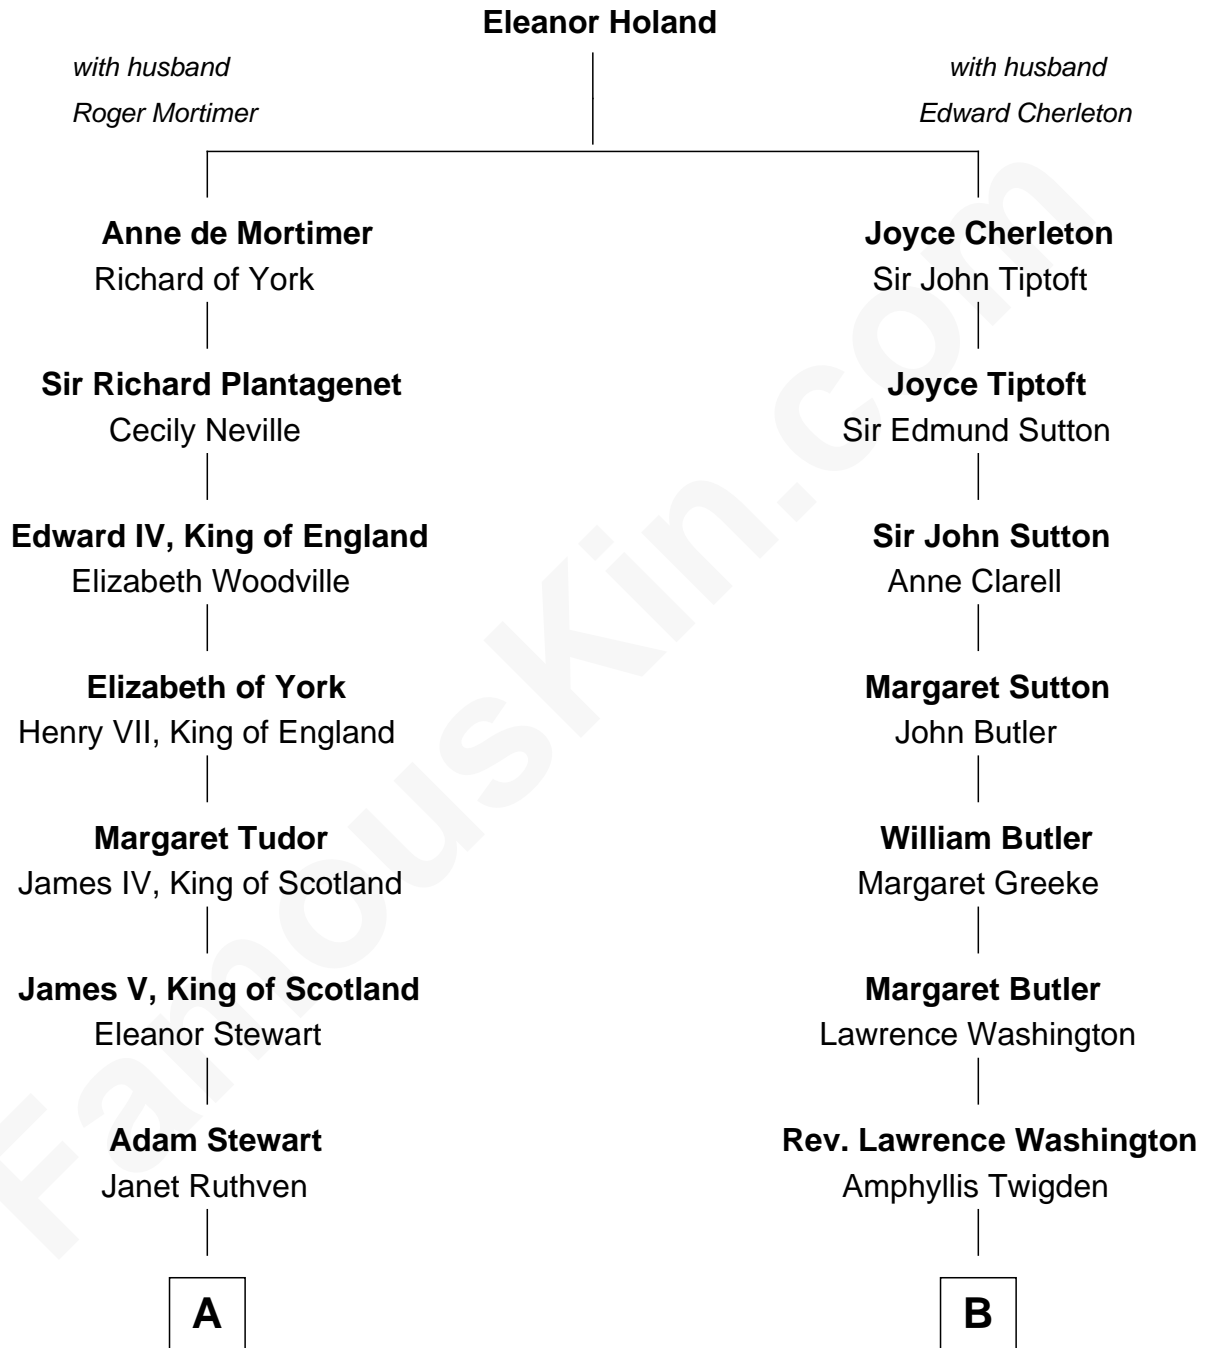

FamousKin.com

Relationship Chart of

Eleanor Roosevelt

First Lady of President Franklin D. Roosevelt

10th cousin 8 times removed of

George Washington

1st U.S. President

C

Anna Rebecca Hall
Elliott Roosevelt

Eleanor Roosevelt
First Lady of Franklin Roosevelt

FamousKin.com