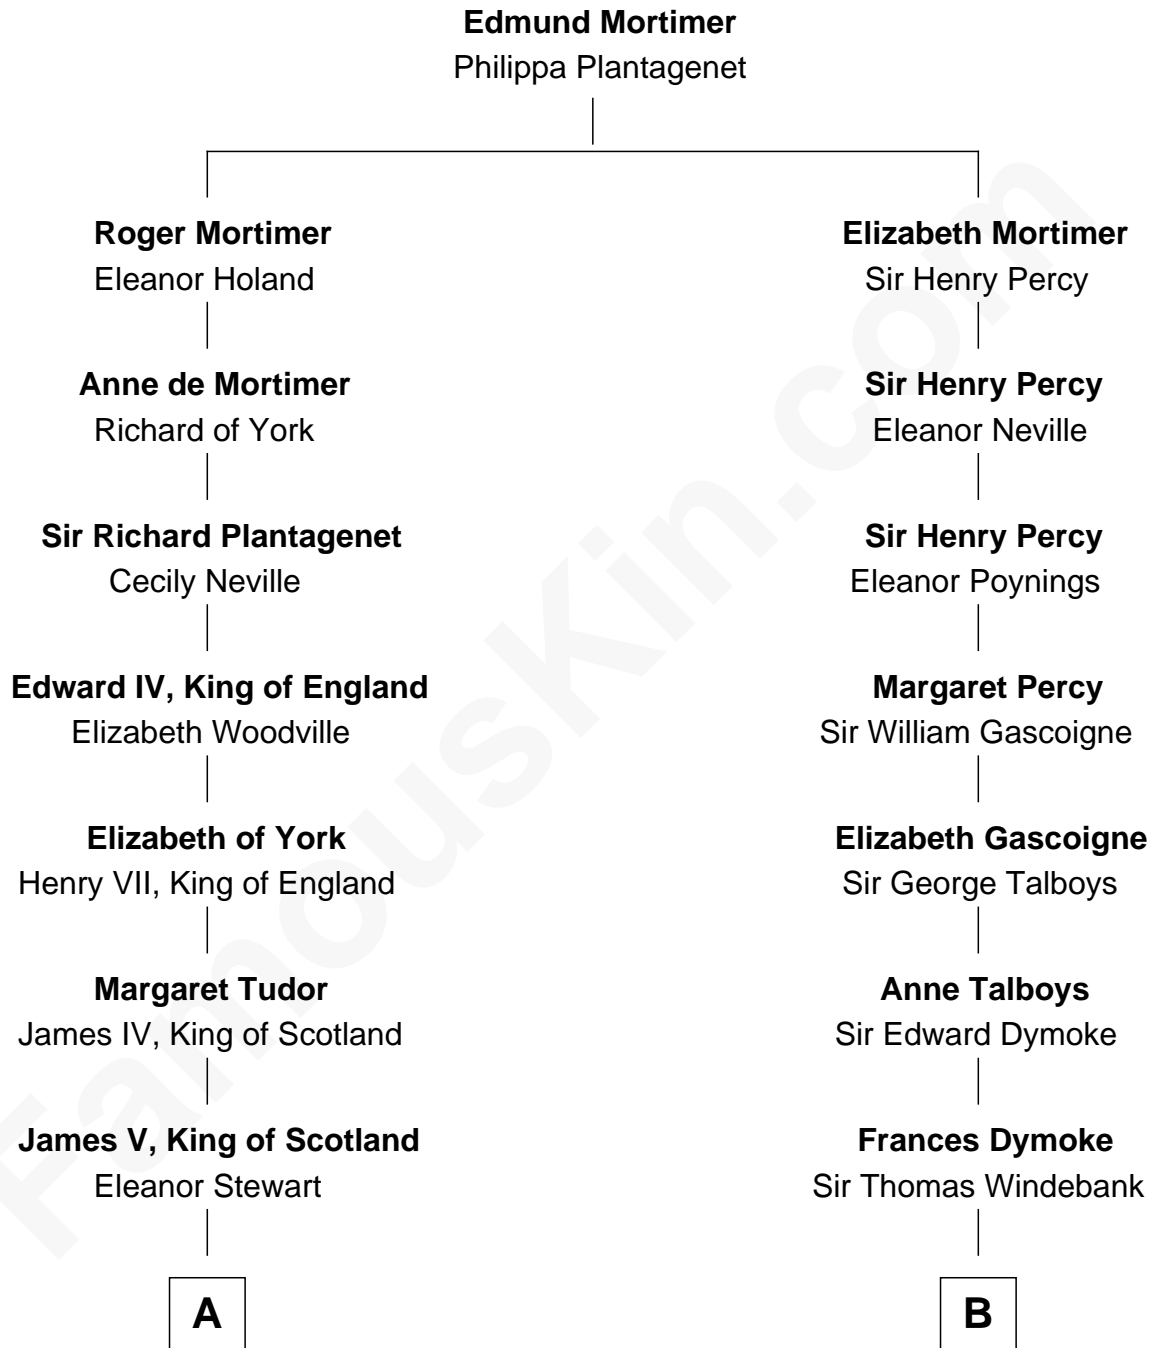

FamousKin.com

Relationship Chart of

Eleanor Roosevelt

First Lady of President Franklin D. Roosevelt

12th cousin 7 times removed of

George Washington
1st U.S. President

C

—
Mary Livingston Ludlow

Valentine Gill Hall

—
Anna Rebecca Hall

Elliott Roosevelt

—
Eleanor Roosevelt

First Lady of Franklin Roosevelt

FamousKin.com