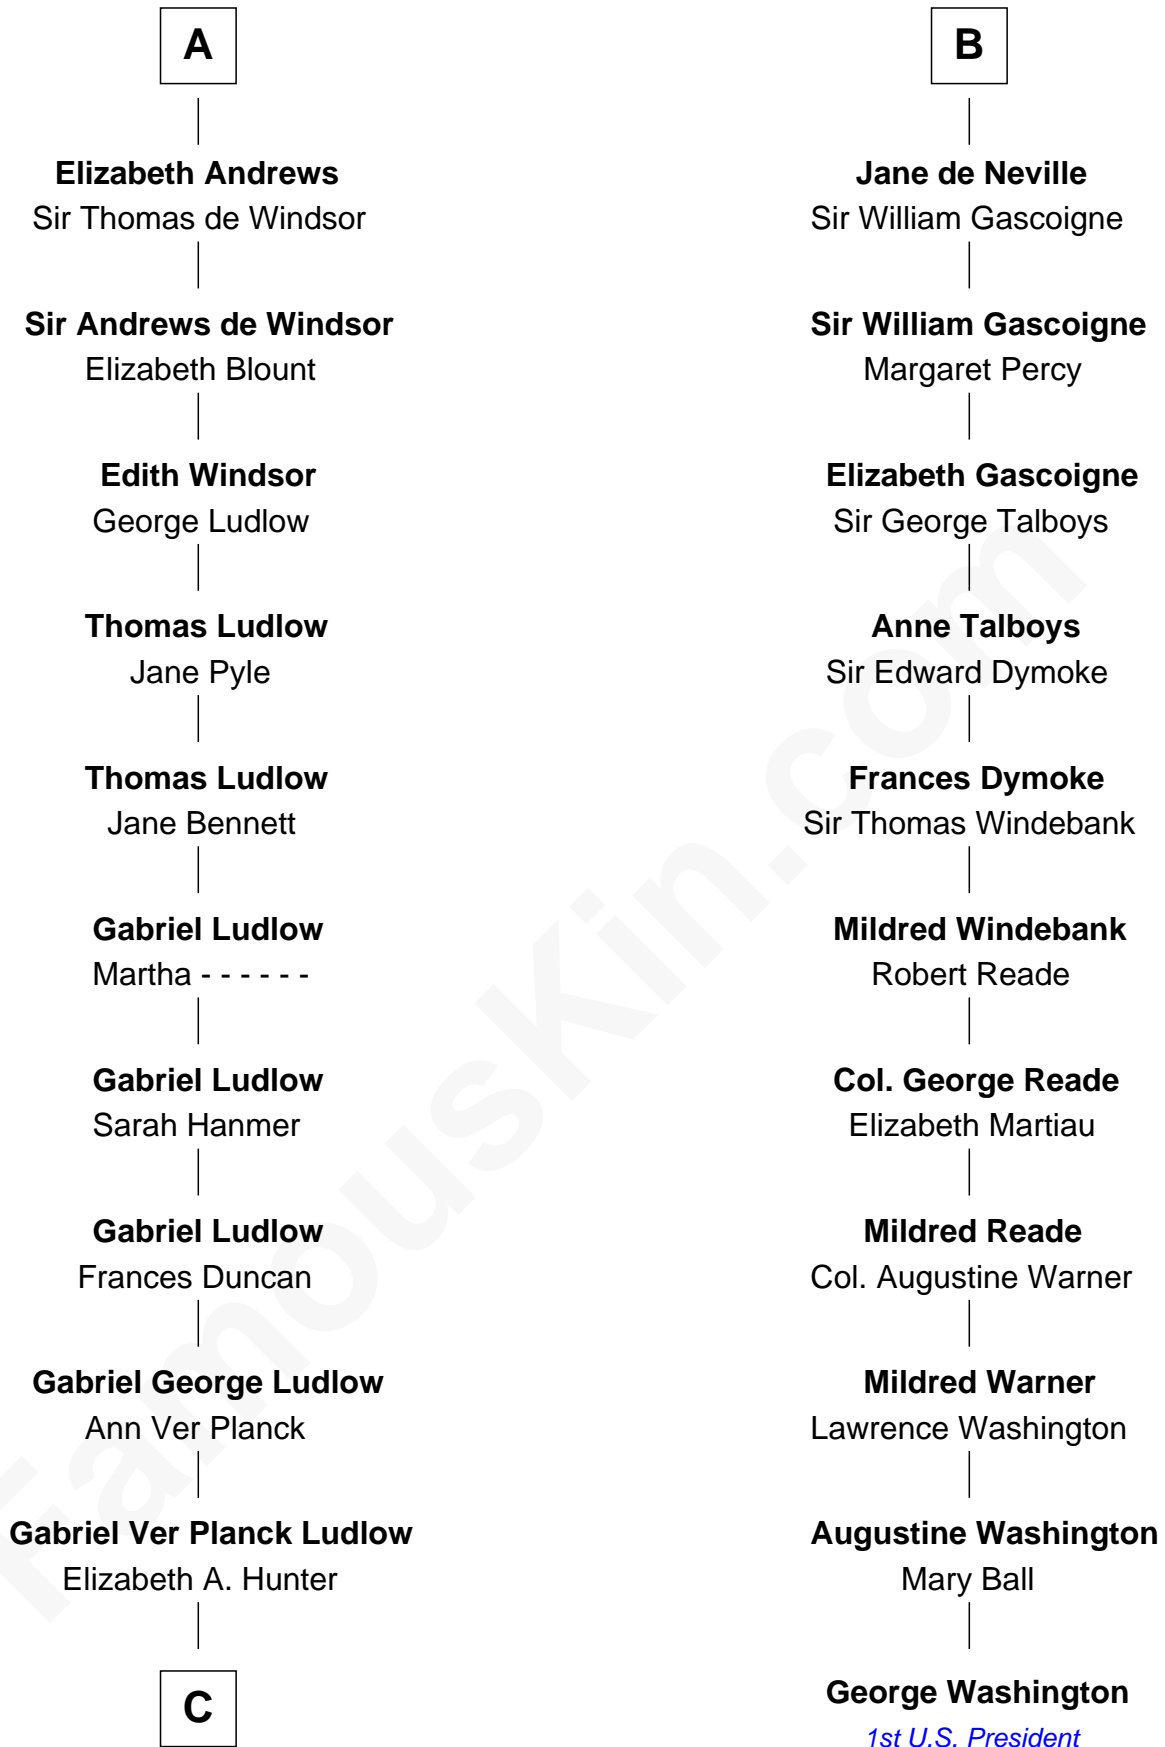

FamousKin.com

Relationship Chart of

Eleanor Roosevelt

First Lady of President Franklin D. Roosevelt

17th cousin 3 times removed of

George Washington
1st U.S. President

Sir Humphrey de Bohun
Eleanor de Braiose

C

—
Dr. Edward Hunter Ludlow

Elizabeth Livingston

—
Mary Livingston Ludlow

Valentine Gill Hall

—
Anna Rebecca Hall

Elliott Roosevelt

—
Eleanor Roosevelt

First Lady of Franklin Roosevelt

FamousKin.com