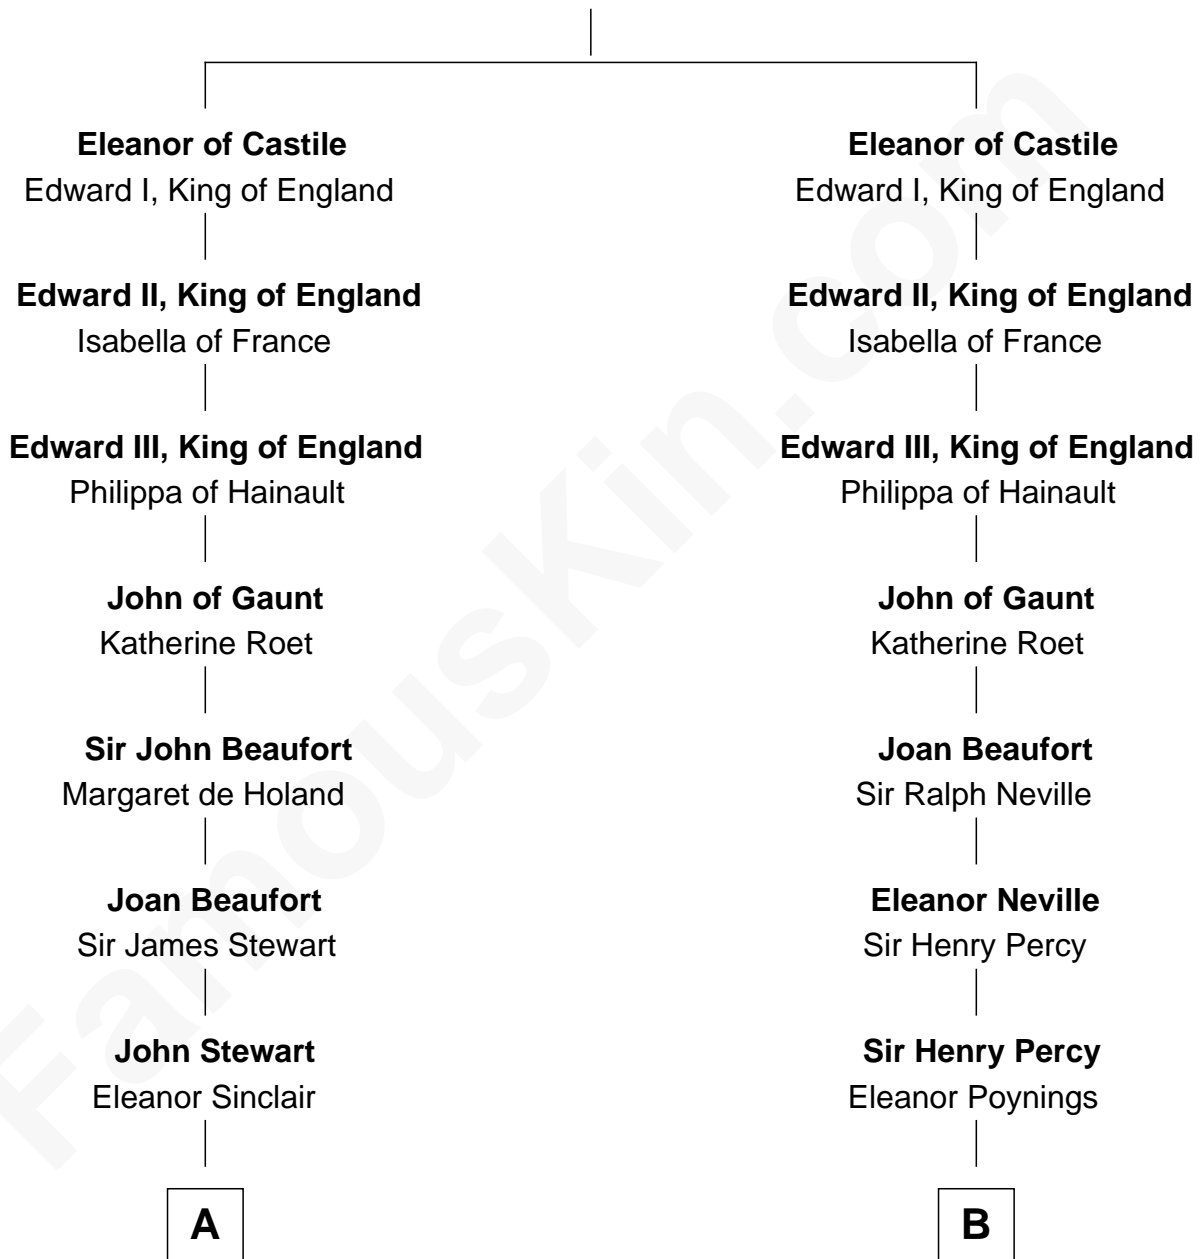

FamousKin.com

Relationship Chart of

Eleanor Roosevelt

First Lady of President Franklin D. Roosevelt

16th cousin 4 times removed of

George Washington
1st U.S. President

Ferdinand III, King of Castile
Joanna of Ponthieu

C

James Stephens Bulloch

Martha Stewart

Martha Bulloch

Theodore Roosevelt

Elliott Roosevelt

Anna Rebecca Hall

Eleanor Roosevelt

First Lady of Franklin Roosevelt

FamousKin.com