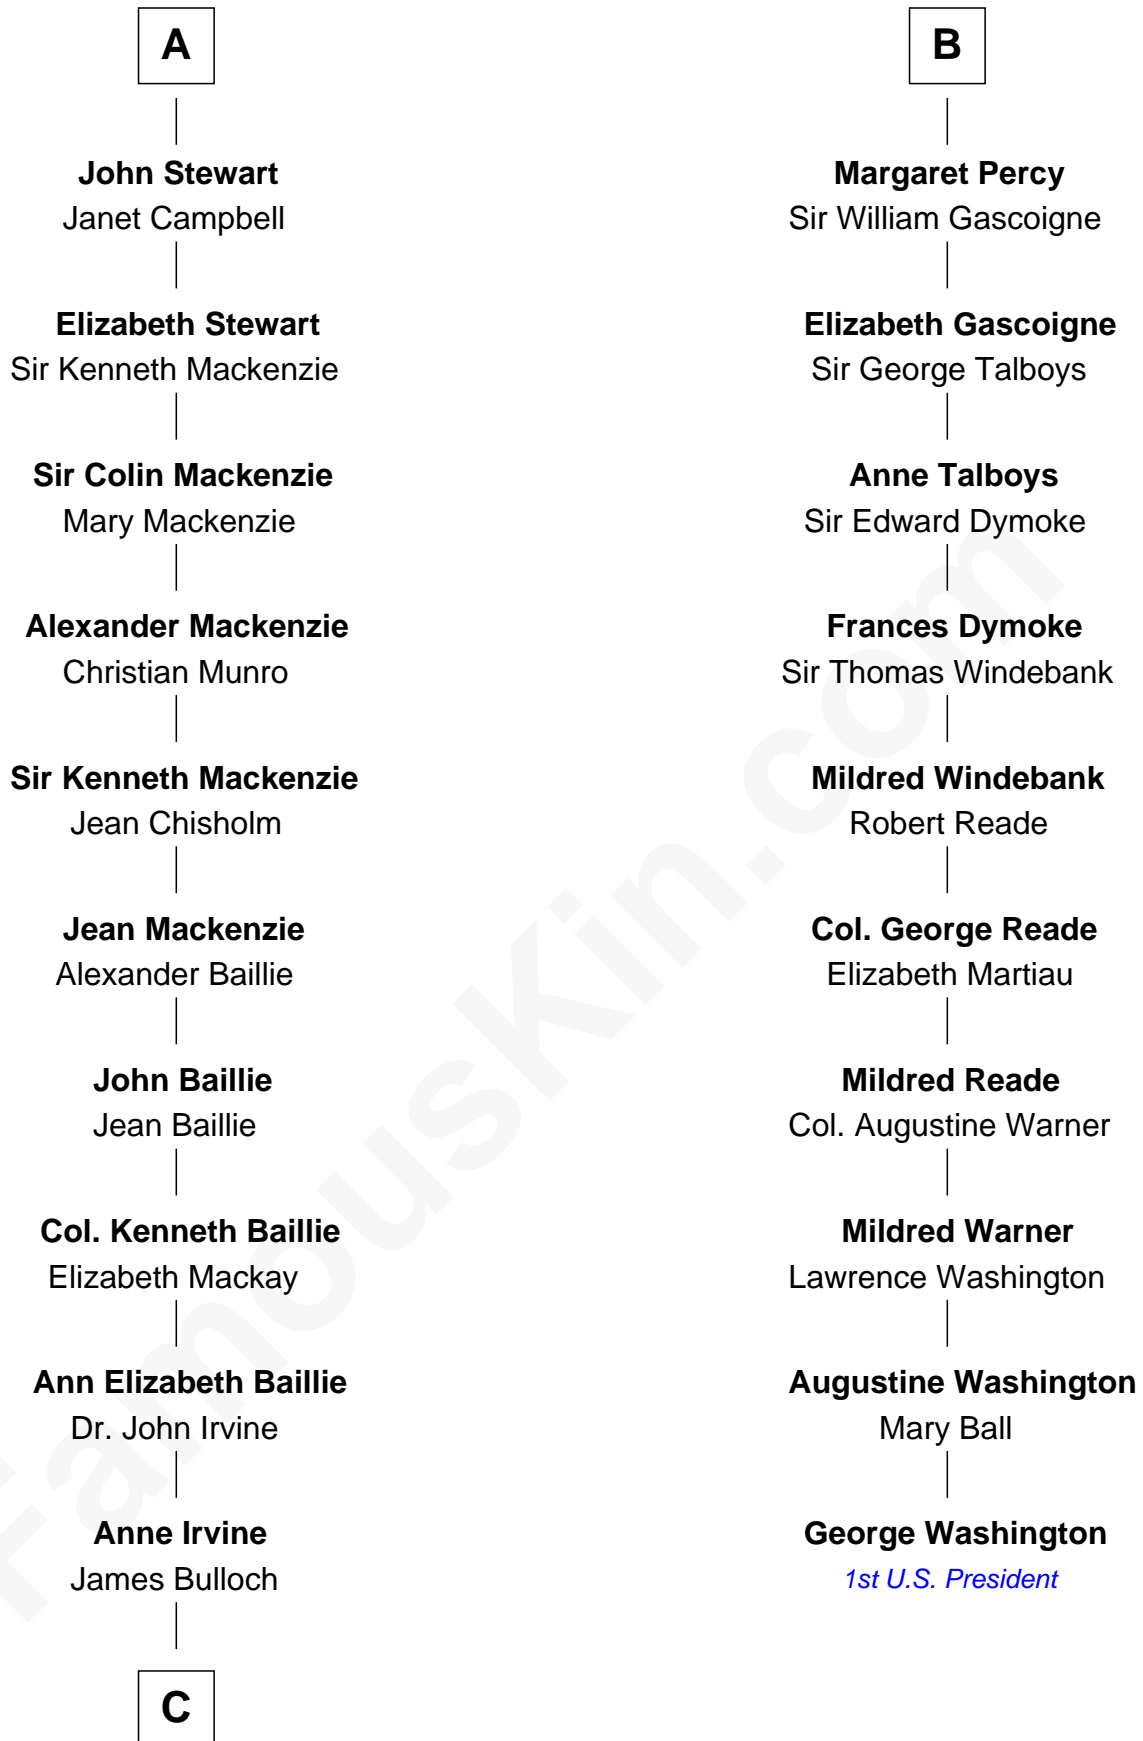

FamousKin.com

Relationship Chart of

Eleanor Roosevelt

First Lady of President Franklin D. Roosevelt

16th cousin 4 times removed of

George Washington
1st U.S. President

Ferdinand III, King of Castile
Joanna of Ponthieu

C

James Stephens Bulloch

Martha Stewart

Martha Bulloch

Theodore Roosevelt

Elliott Roosevelt

Anna Rebecca Hall

Eleanor Roosevelt