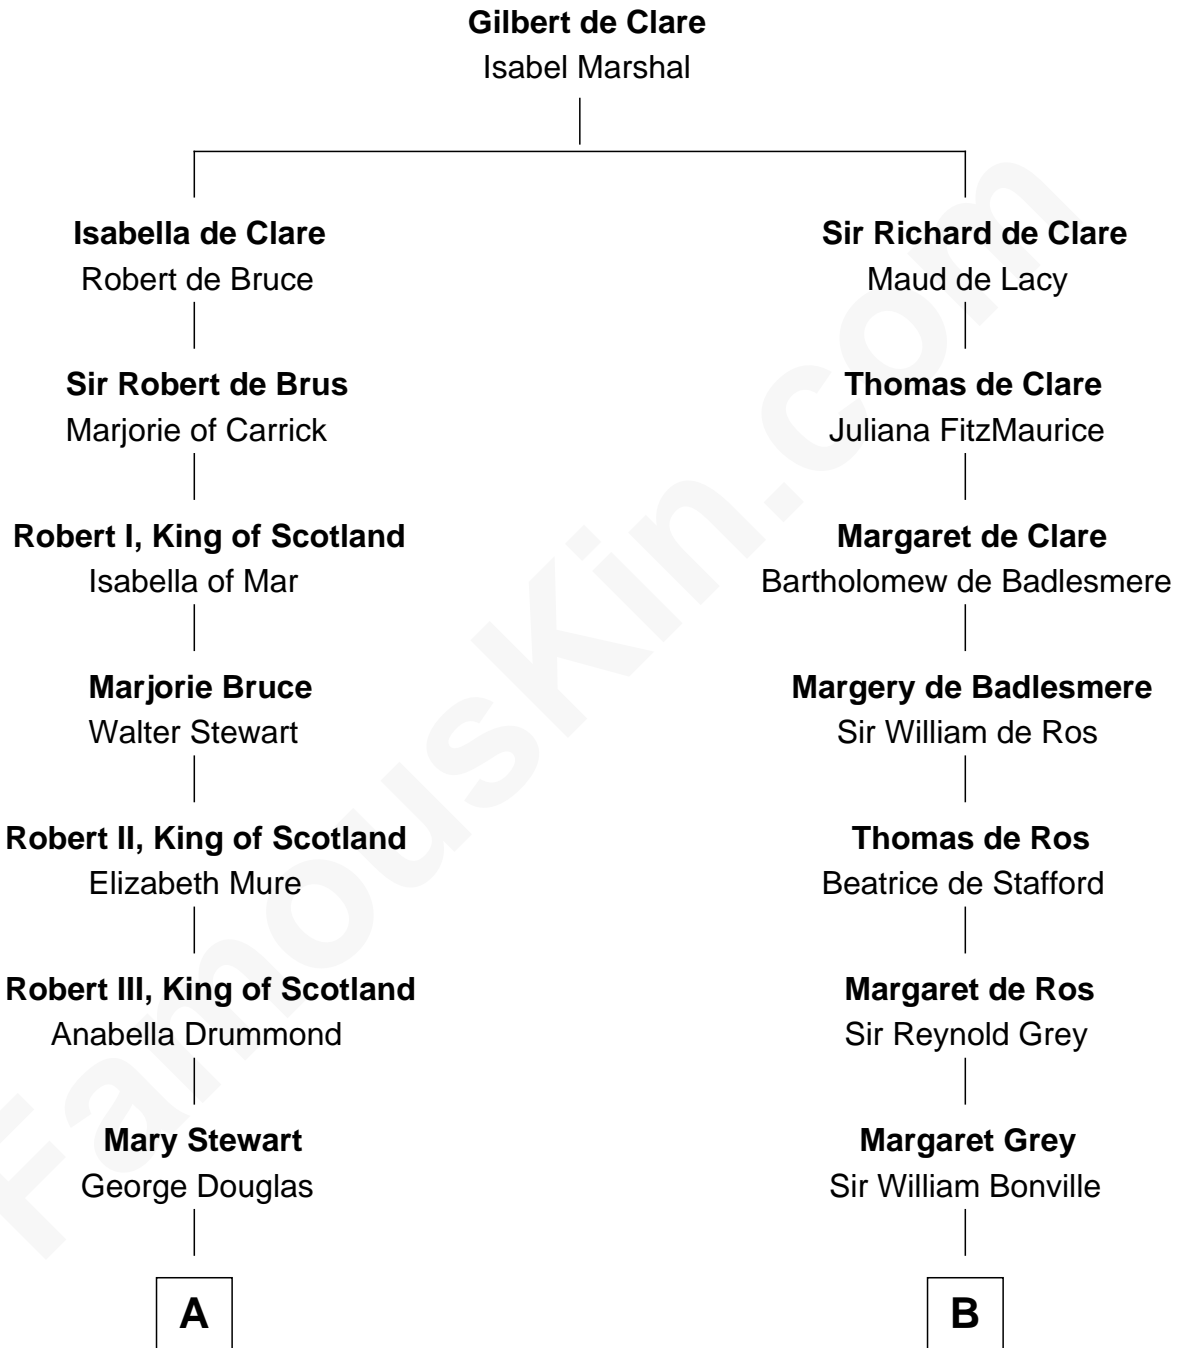

FamousKin.com

Relationship Chart of

Eleanor Roosevelt

First Lady of President Franklin D. Roosevelt

18th cousin 3 times removed of

John Langdon

Signer of the U.S. Constitution

C

Anne Irvine
James Bulloch

James Stephens Bulloch
Martha Stewart

Martha Bulloch
Theodore Roosevelt

Elliott Roosevelt
Anna Rebecca Hall

Eleanor Roosevelt
First Lady of Franklin Roosevelt

D

Mary Hall
John Langdon