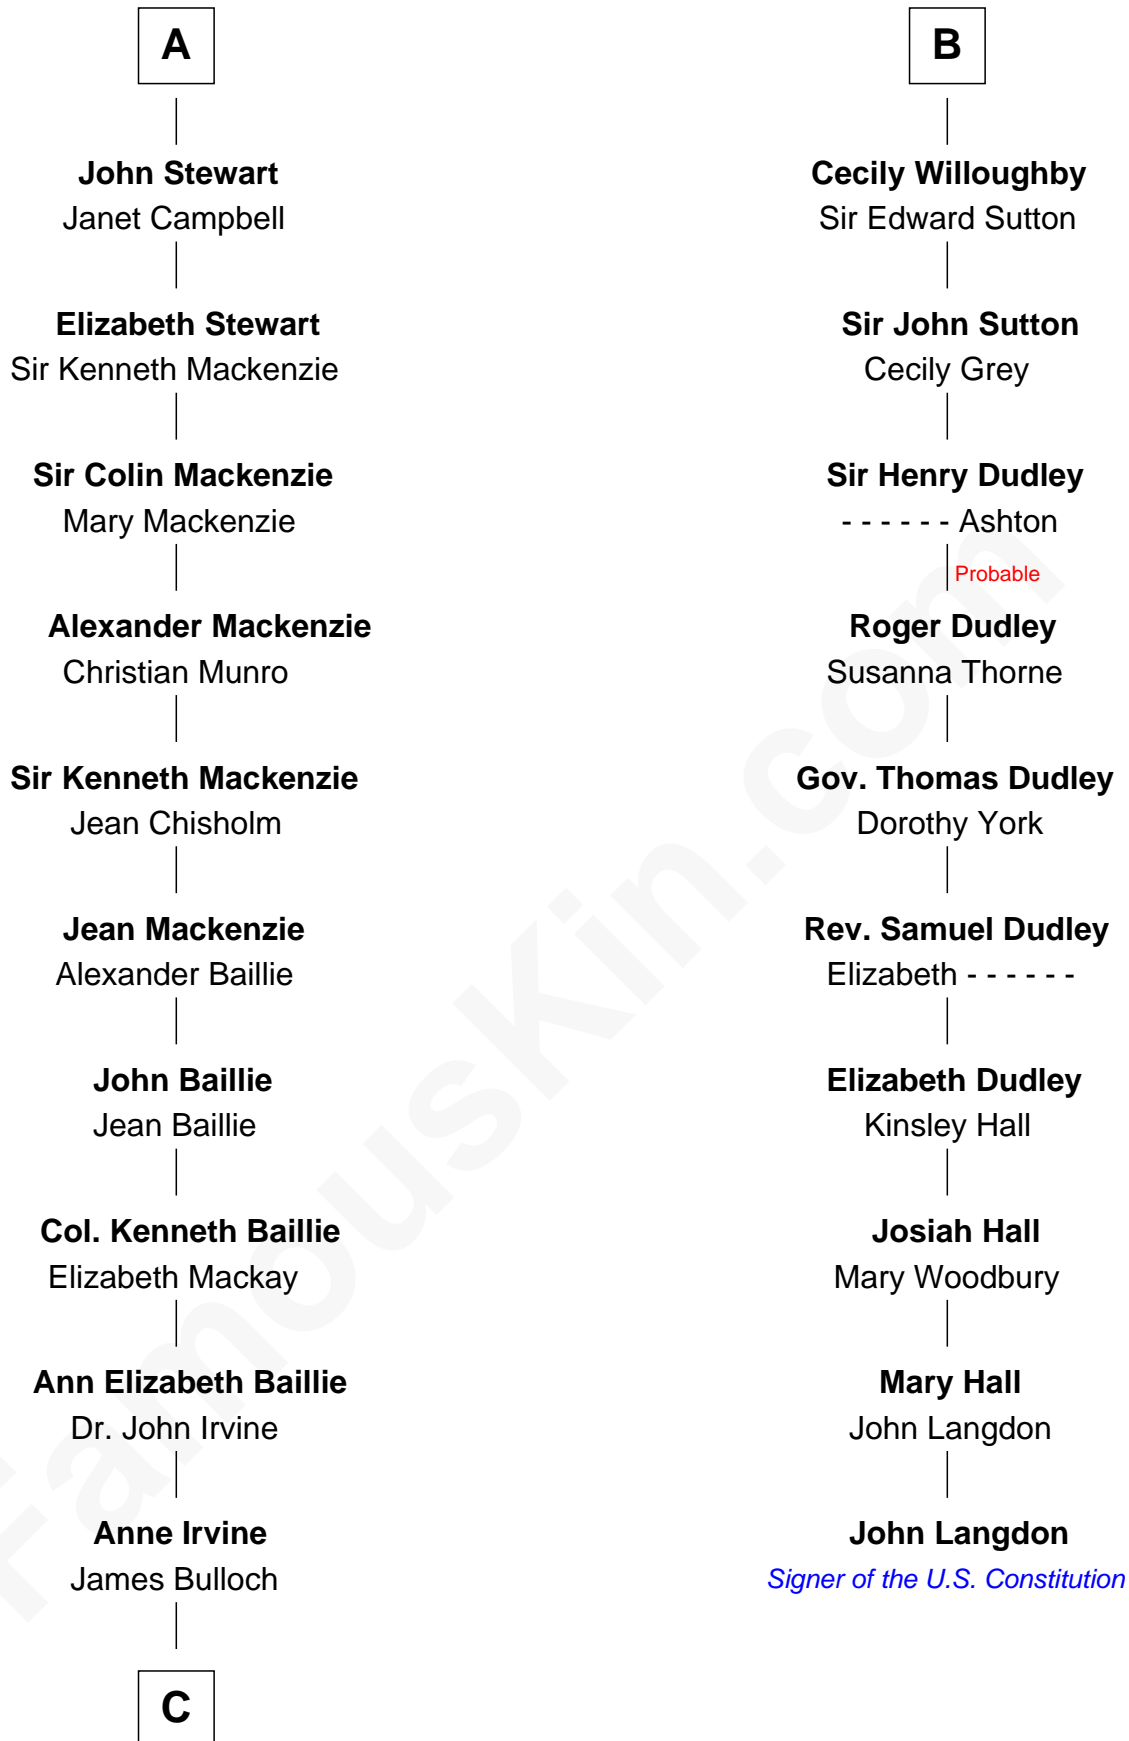

FamousKin.com

Relationship Chart of

Eleanor Roosevelt

First Lady of President Franklin D. Roosevelt

16th cousin 4 times removed of

John Langdon

Signer of the U.S. Constitution

C

James Stephens Bulloch

Martha Stewart

Martha Bulloch

Theodore Roosevelt

Elliott Roosevelt

Anna Rebecca Hall

Eleanor Roosevelt

First Lady of Franklin Roosevelt