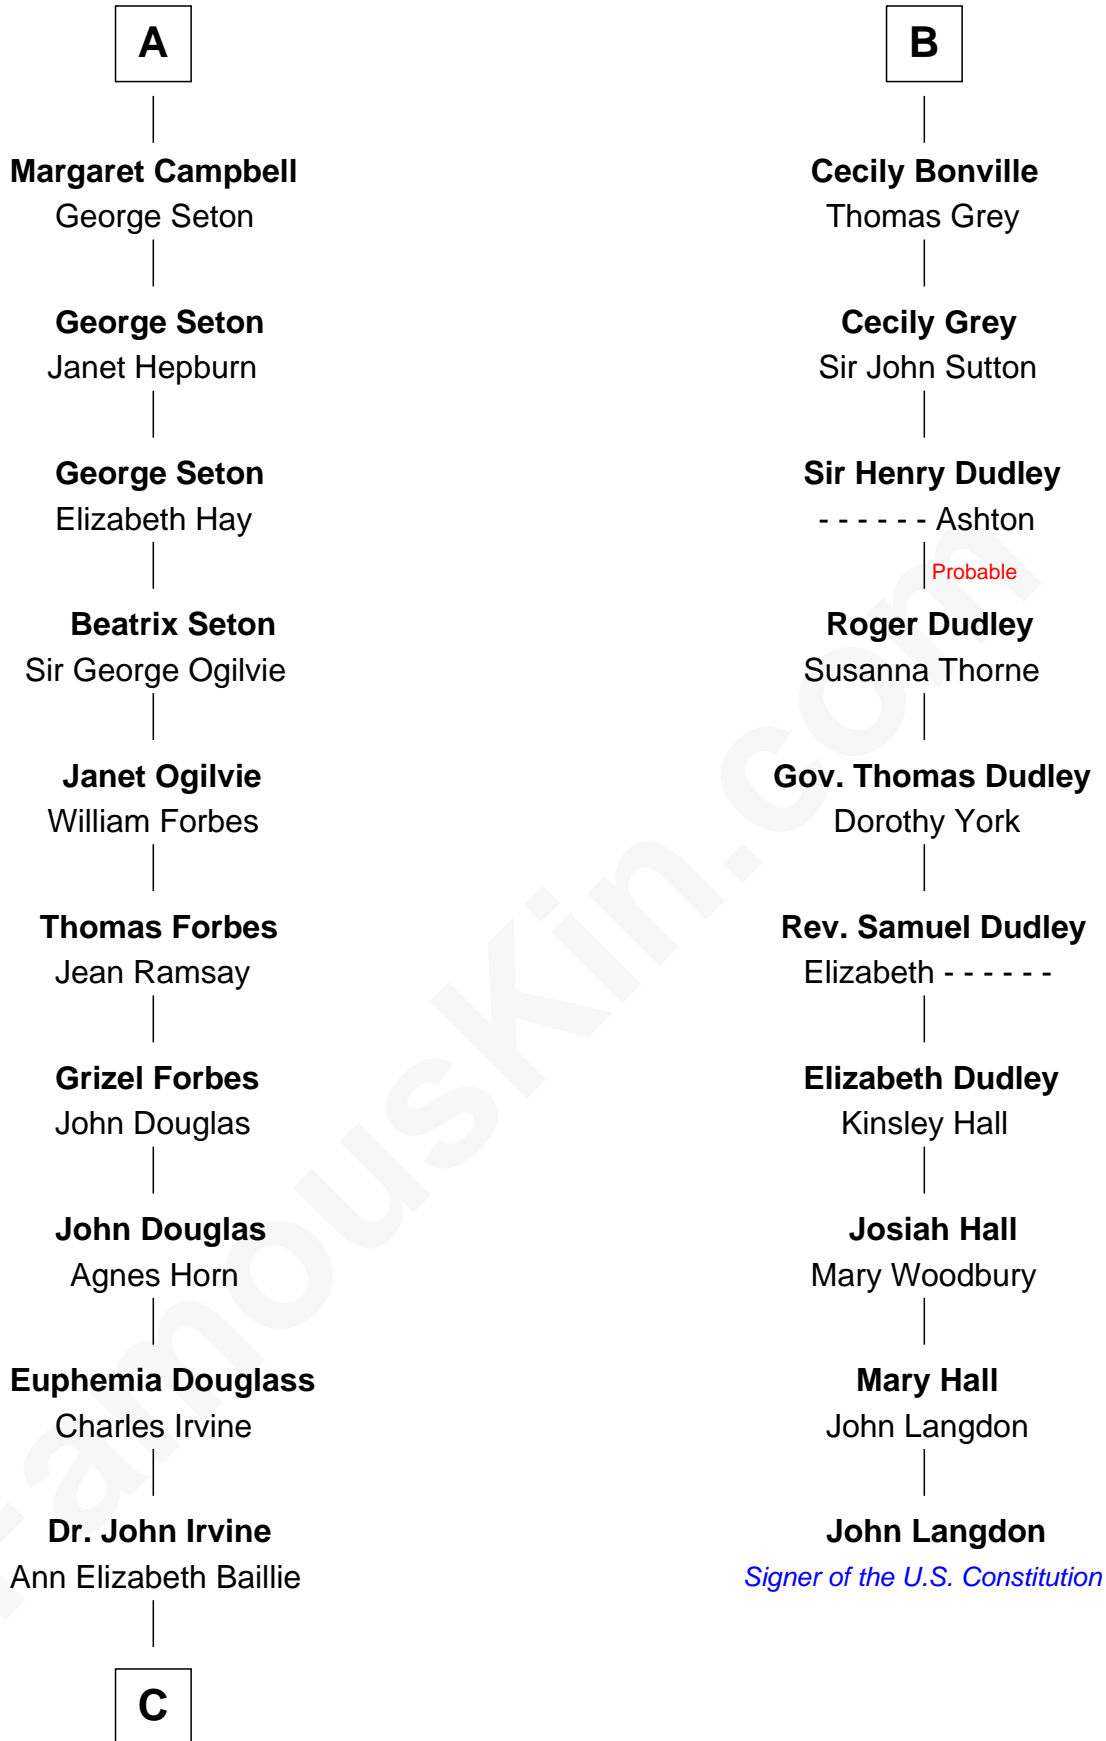

## Relationship Chart of

### Eleanor Roosevelt

*First Lady of President Franklin D. Roosevelt*

16th cousin 5 times removed of

### John Langdon

*Signer of the U.S. Constitution*

**C**

**Anne Irvine**  
James Bulloch

**James Stephens Bulloch**  
Martha Stewart

**Martha Bulloch**  
Theodore Roosevelt

**Elliott Roosevelt**  
Anna Rebecca Hall