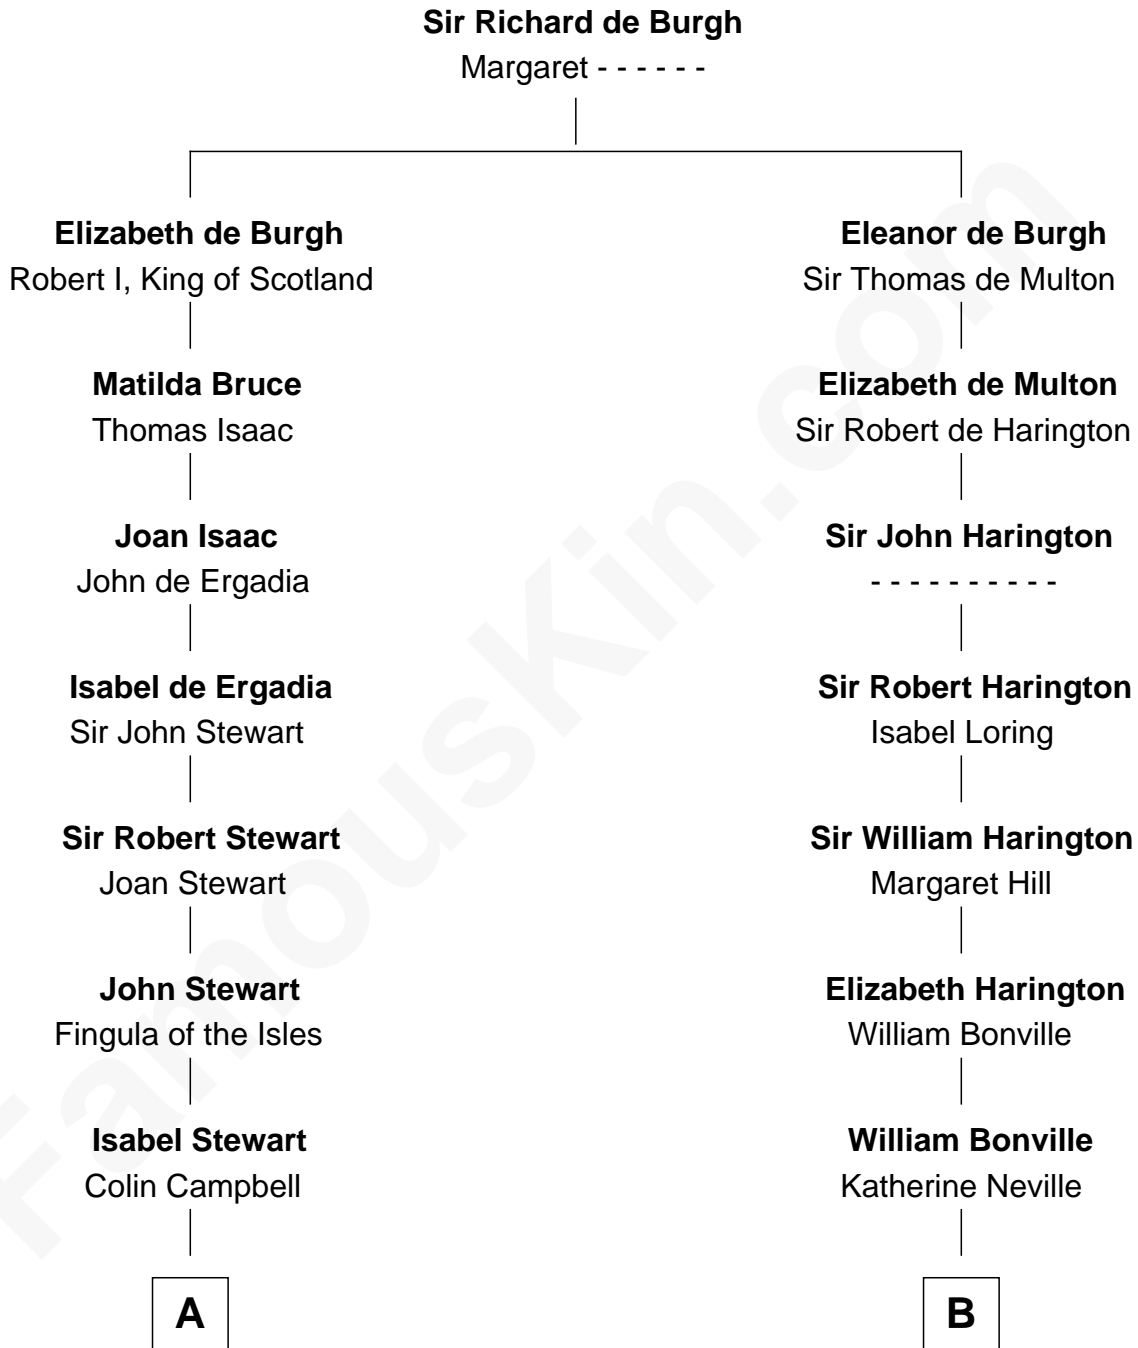

FamousKin.com

Relationship Chart of

Eleanor Roosevelt

First Lady of President Franklin D. Roosevelt

16th cousin 5 times removed of

John Langdon

Signer of the U.S. Constitution